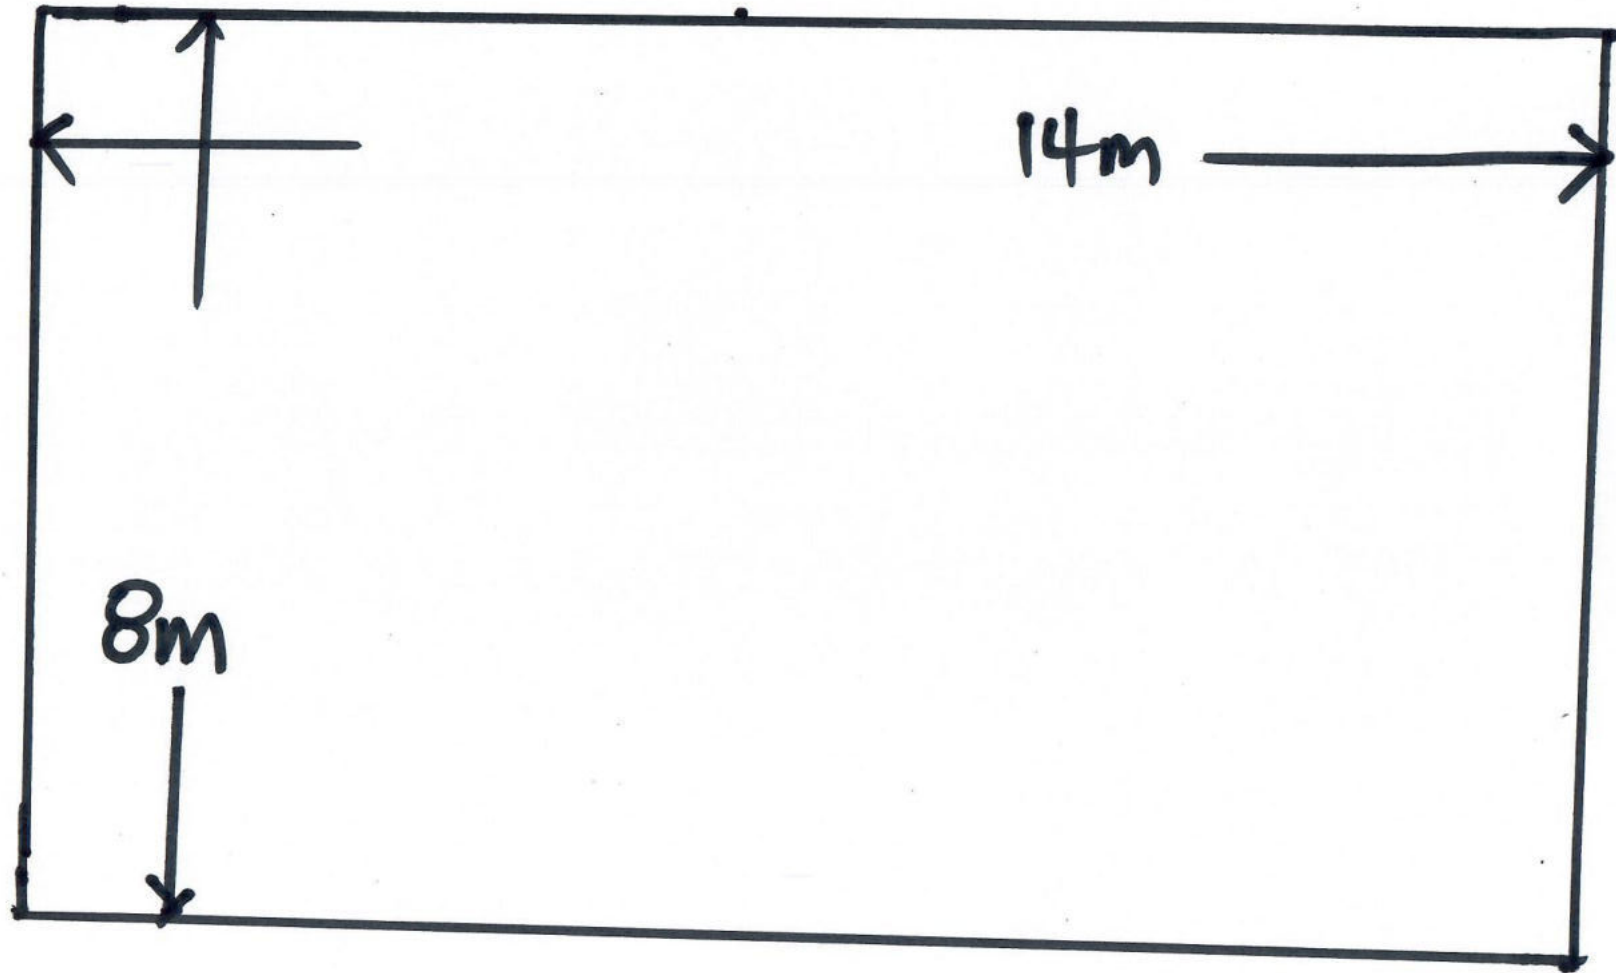

MARQUEE - UPSTAIRS

KATHERINE MANSFIELD ROOM - UPSTAIRS -

Wellington City Council
6 January 2022

GEORGES ROOM - UPSTAIRS

Wellington City Council
6 January 2022

Ground level

Level 1.

→ approx 8 seats around the bar.