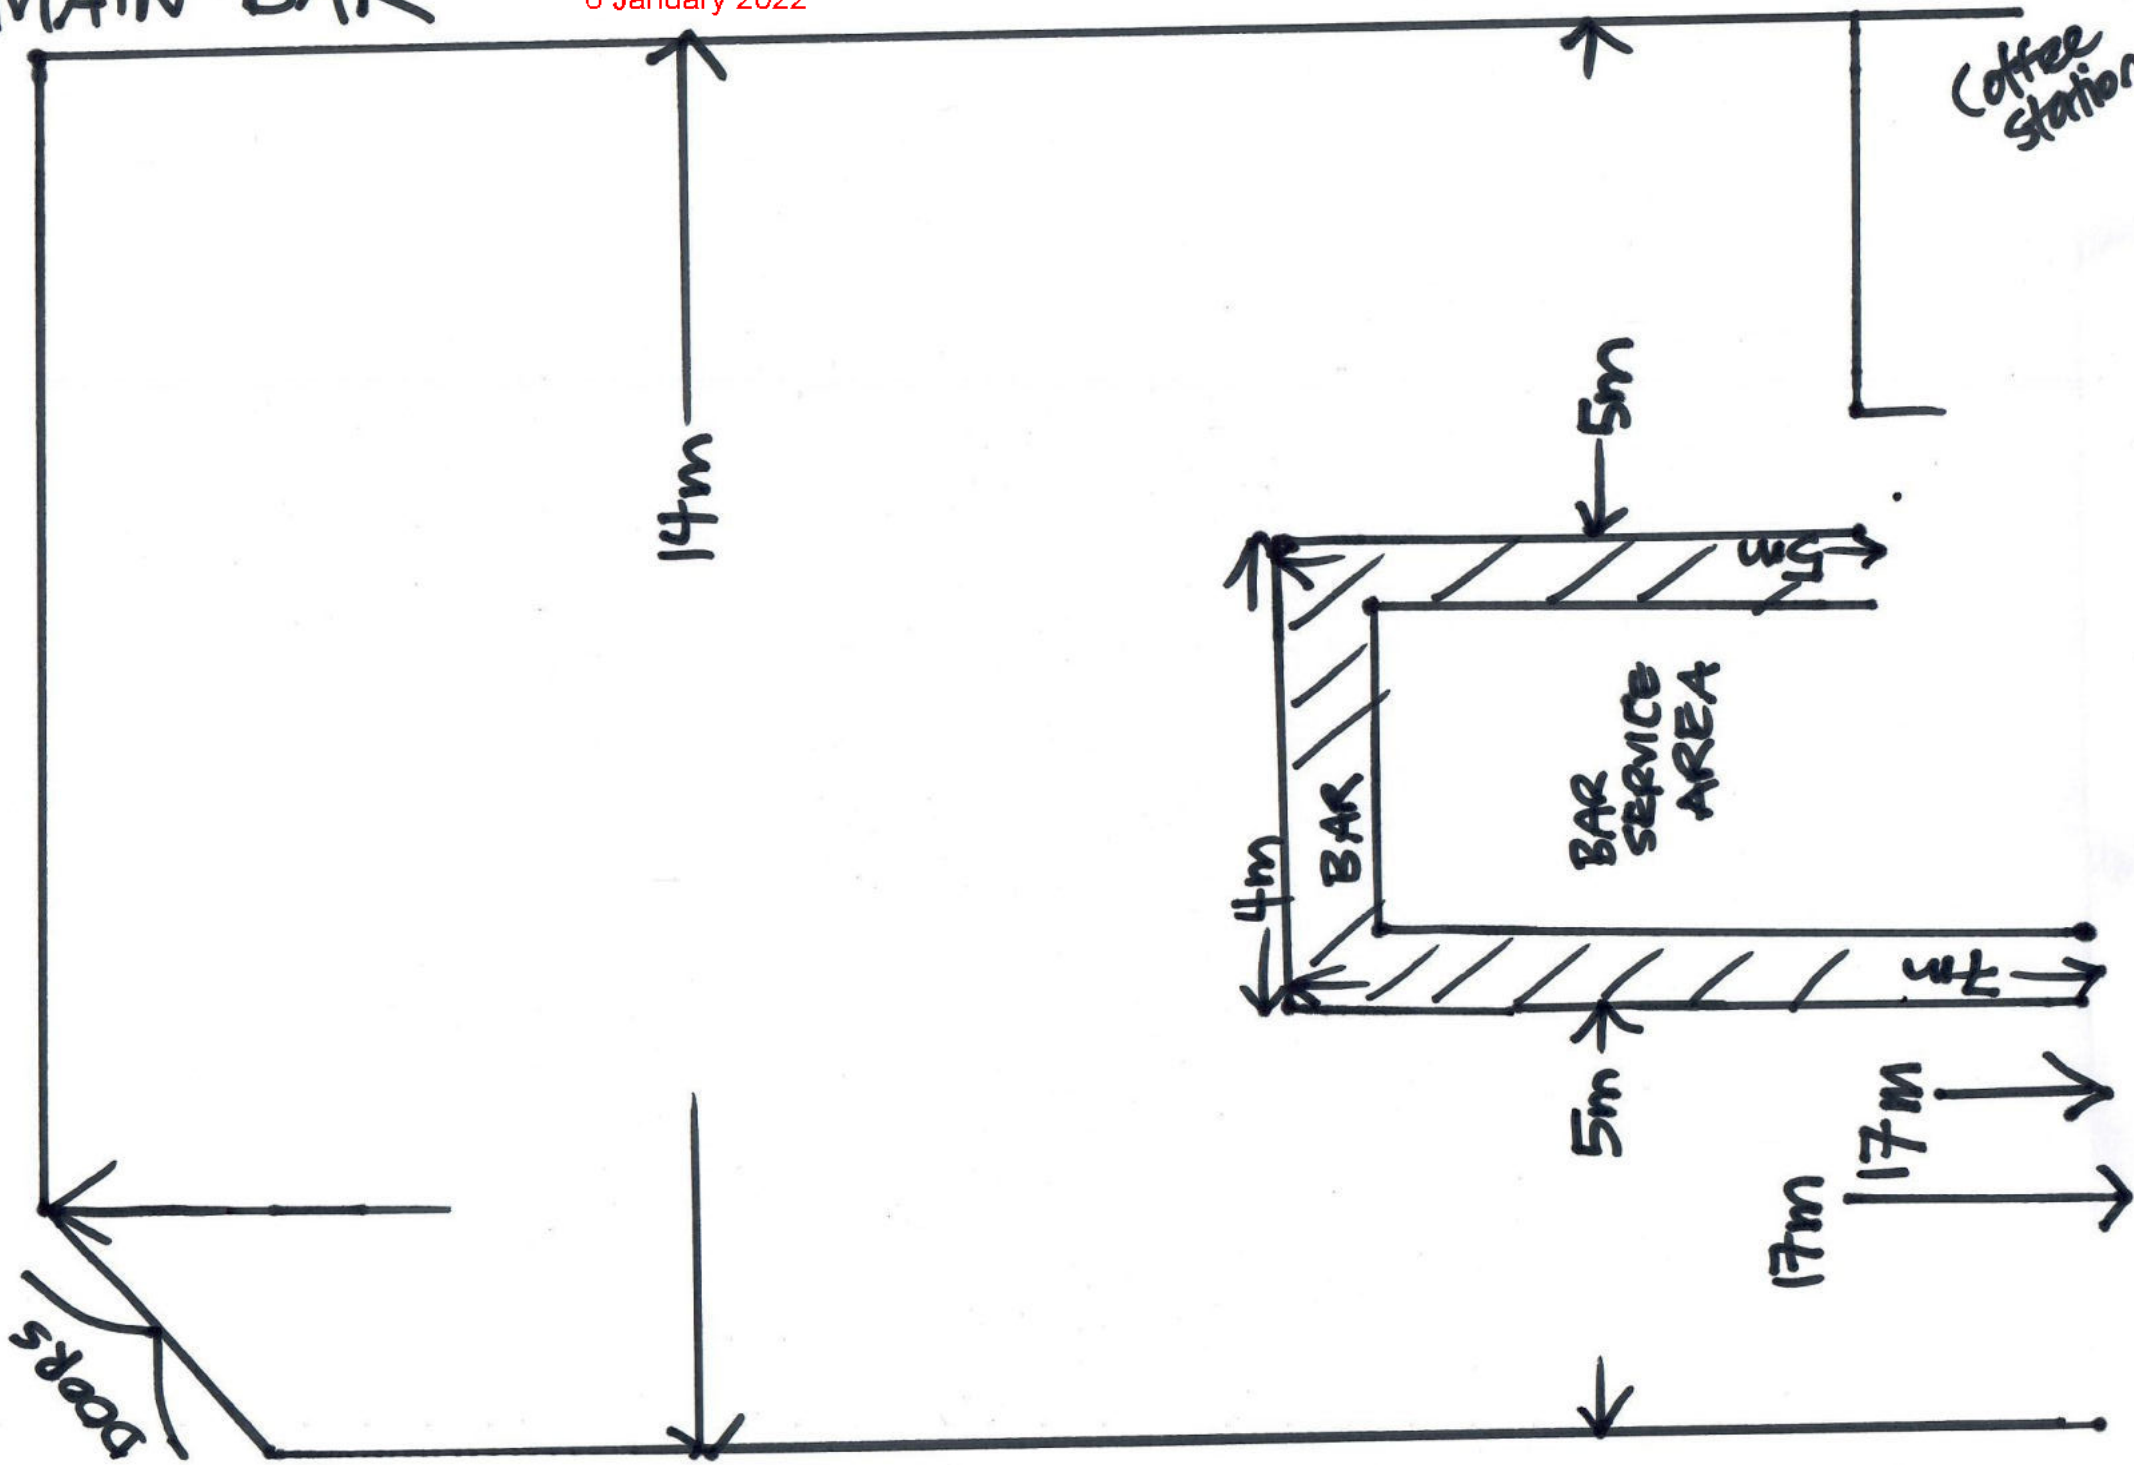

MAIN BAR

Wellington City Council
6 January 2022