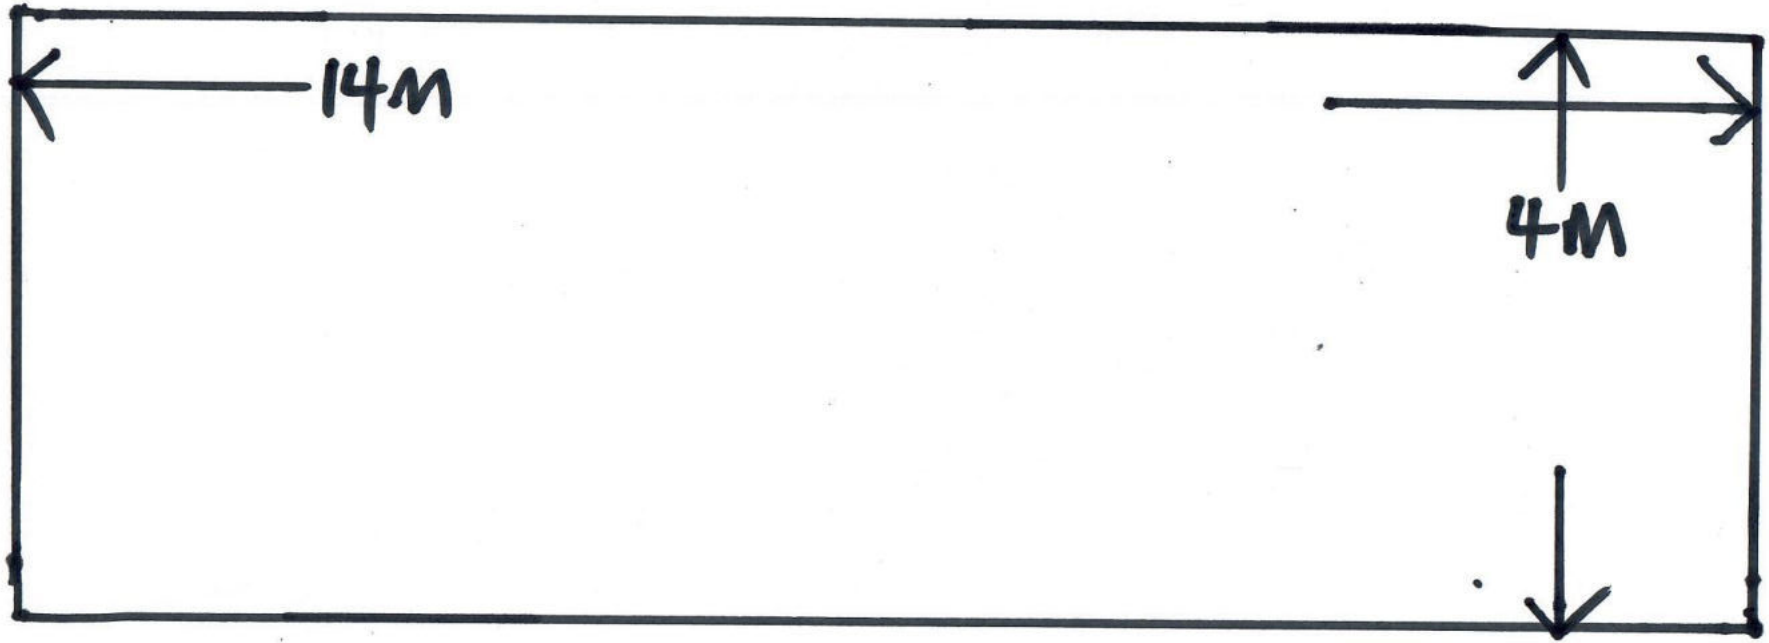

MARQUEE - UPSTAIRS

KATHERINE MANSFIELD ROOM - UPSTAIRS -

Wellington City Council
6 January 2022

GEORGES ROOM - UPSTAIRS

Wellington City Council
6 January 2022

Ground level

Level 1.

→ approx 8 seats around the bar.