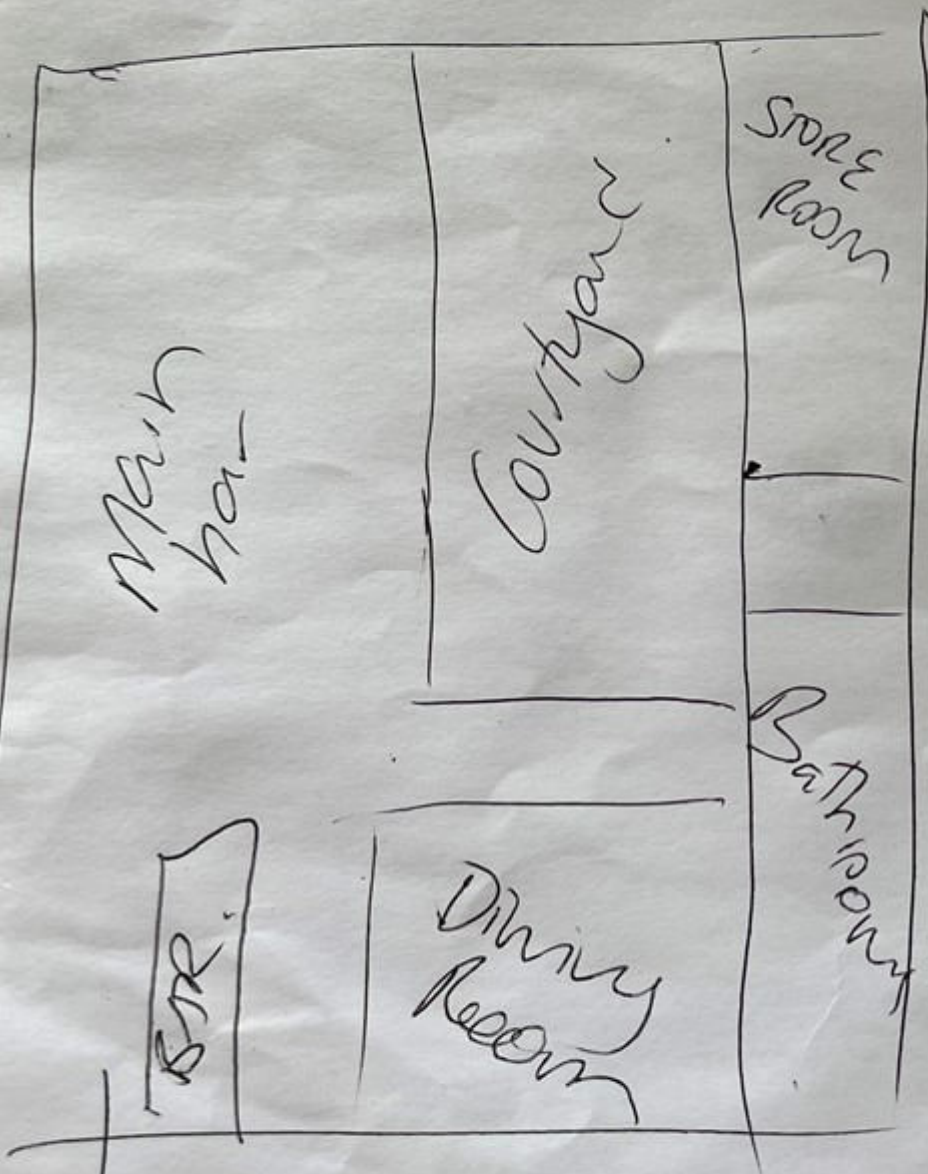

MAIN BAR

Wellington City Council
6 January 2022

COURTYARD - ADJACENT TO MAIN BAR

Wellington City Council
6 January 2022

PRIVATE DINING ROOM

Wellington City Council
6 January 2022

MARQUEE - UPSTAIRS

Wellington City Council
6 January 2022

MARQUEE - UPSTAIRS

KATHERINE MANSFIELD ROOM - UPSTAIRS -

Wellington City Council
6 January 2022

GEORGES ROOM - UPSTAIRS

Wellington City Council
6 January 2022

Ground level

Level 1.

→ approx 8 seats around the bar.