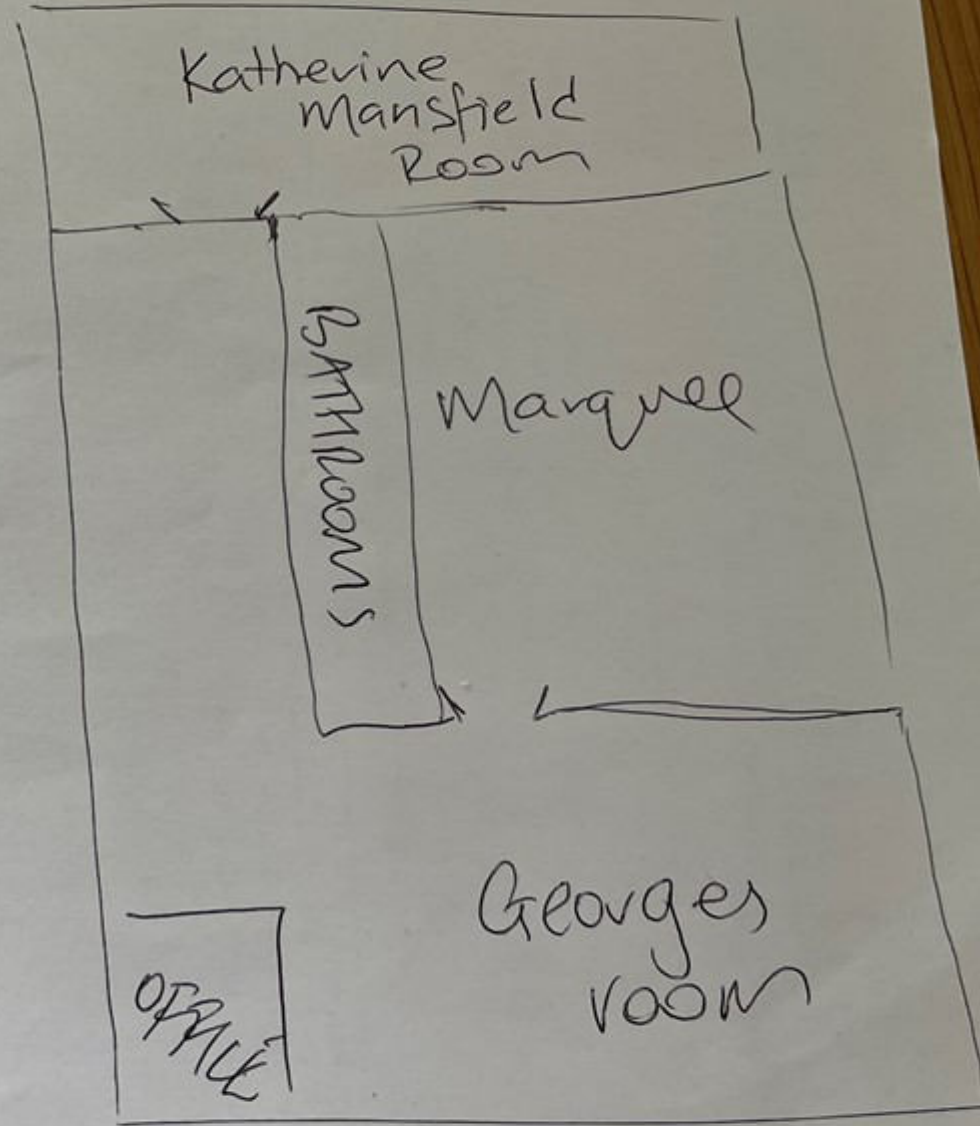

MARQUEE - UPSTAIRS

KATHERINE MANSFIELD ROOM - UPSTAIRS -

Wellington City Council
6 January 2022

GEORGES ROOM - UPSTAIRS

Wellington City Council
6 January 2022

Ground level

Level 1.

→ approx 8 seats around the bar.