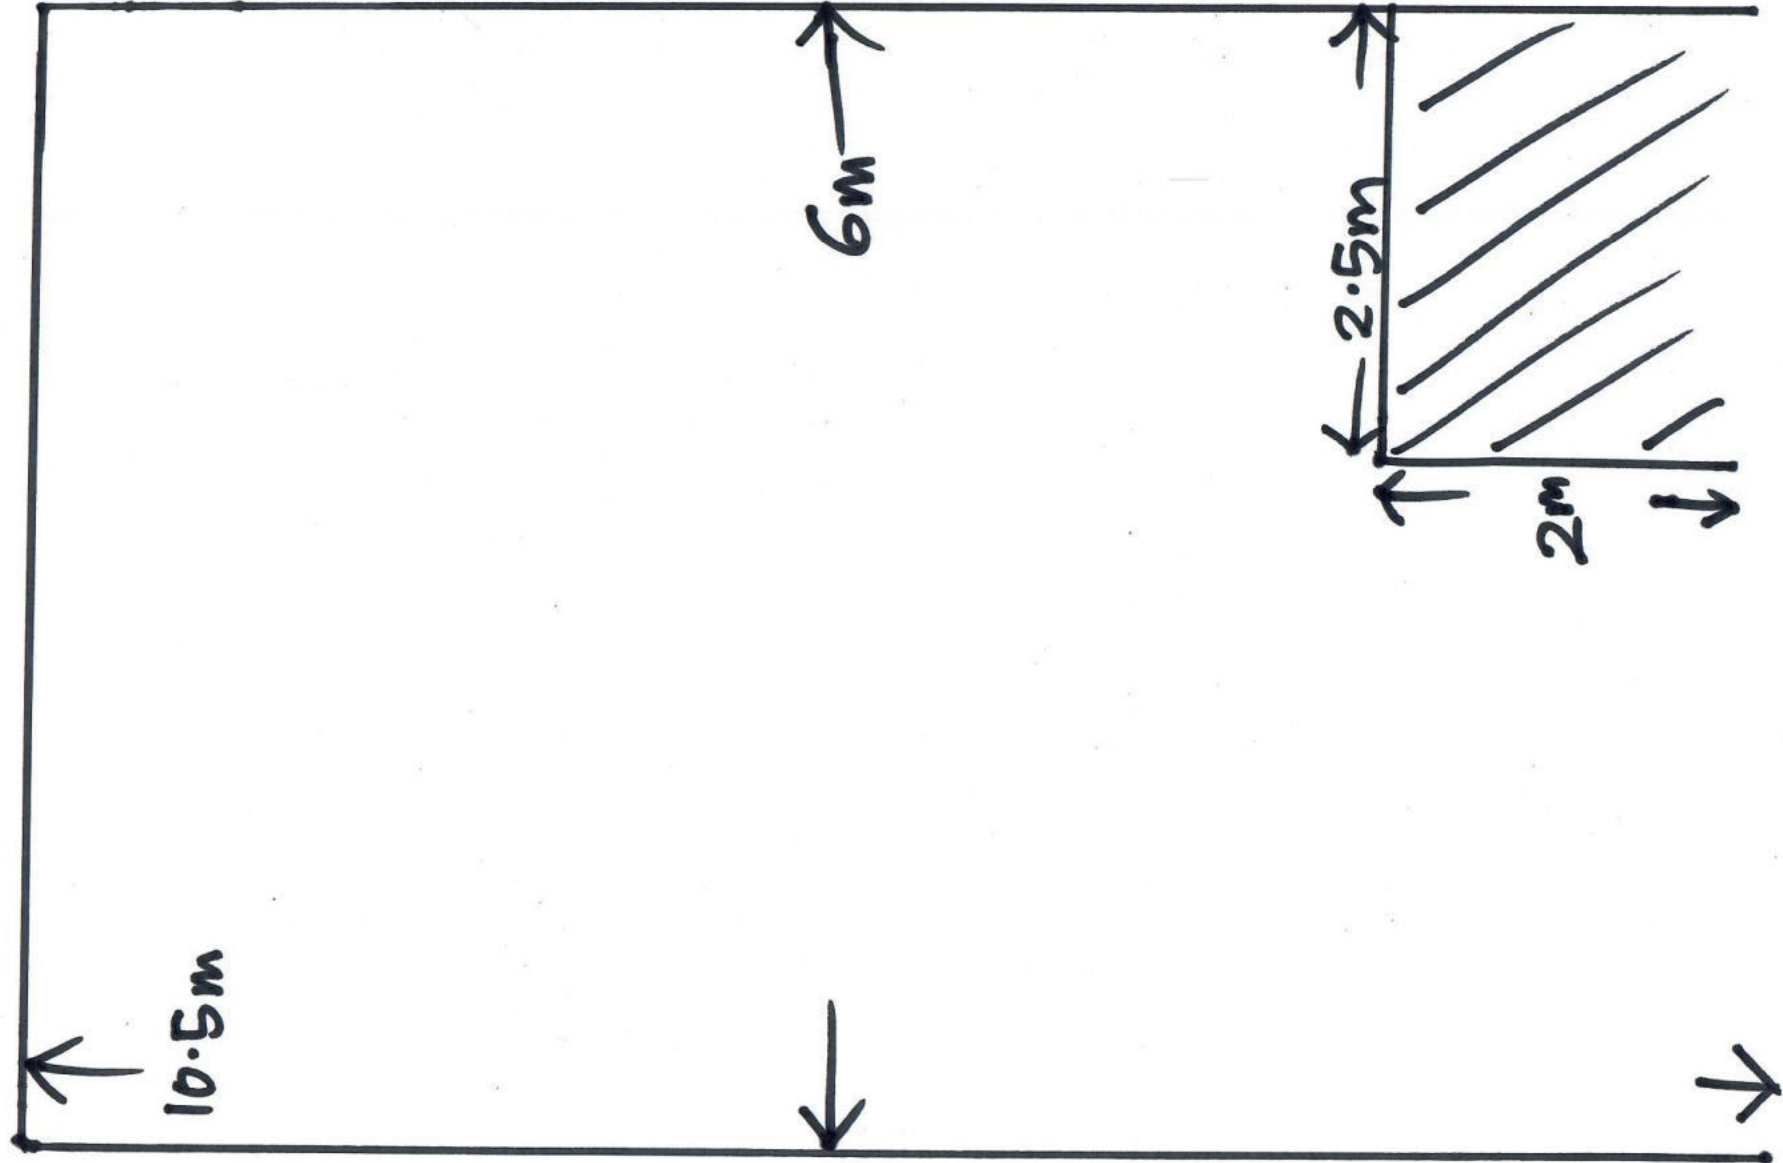

PRIVATE DINING ROOM

Wellington City Council
6 January 2022