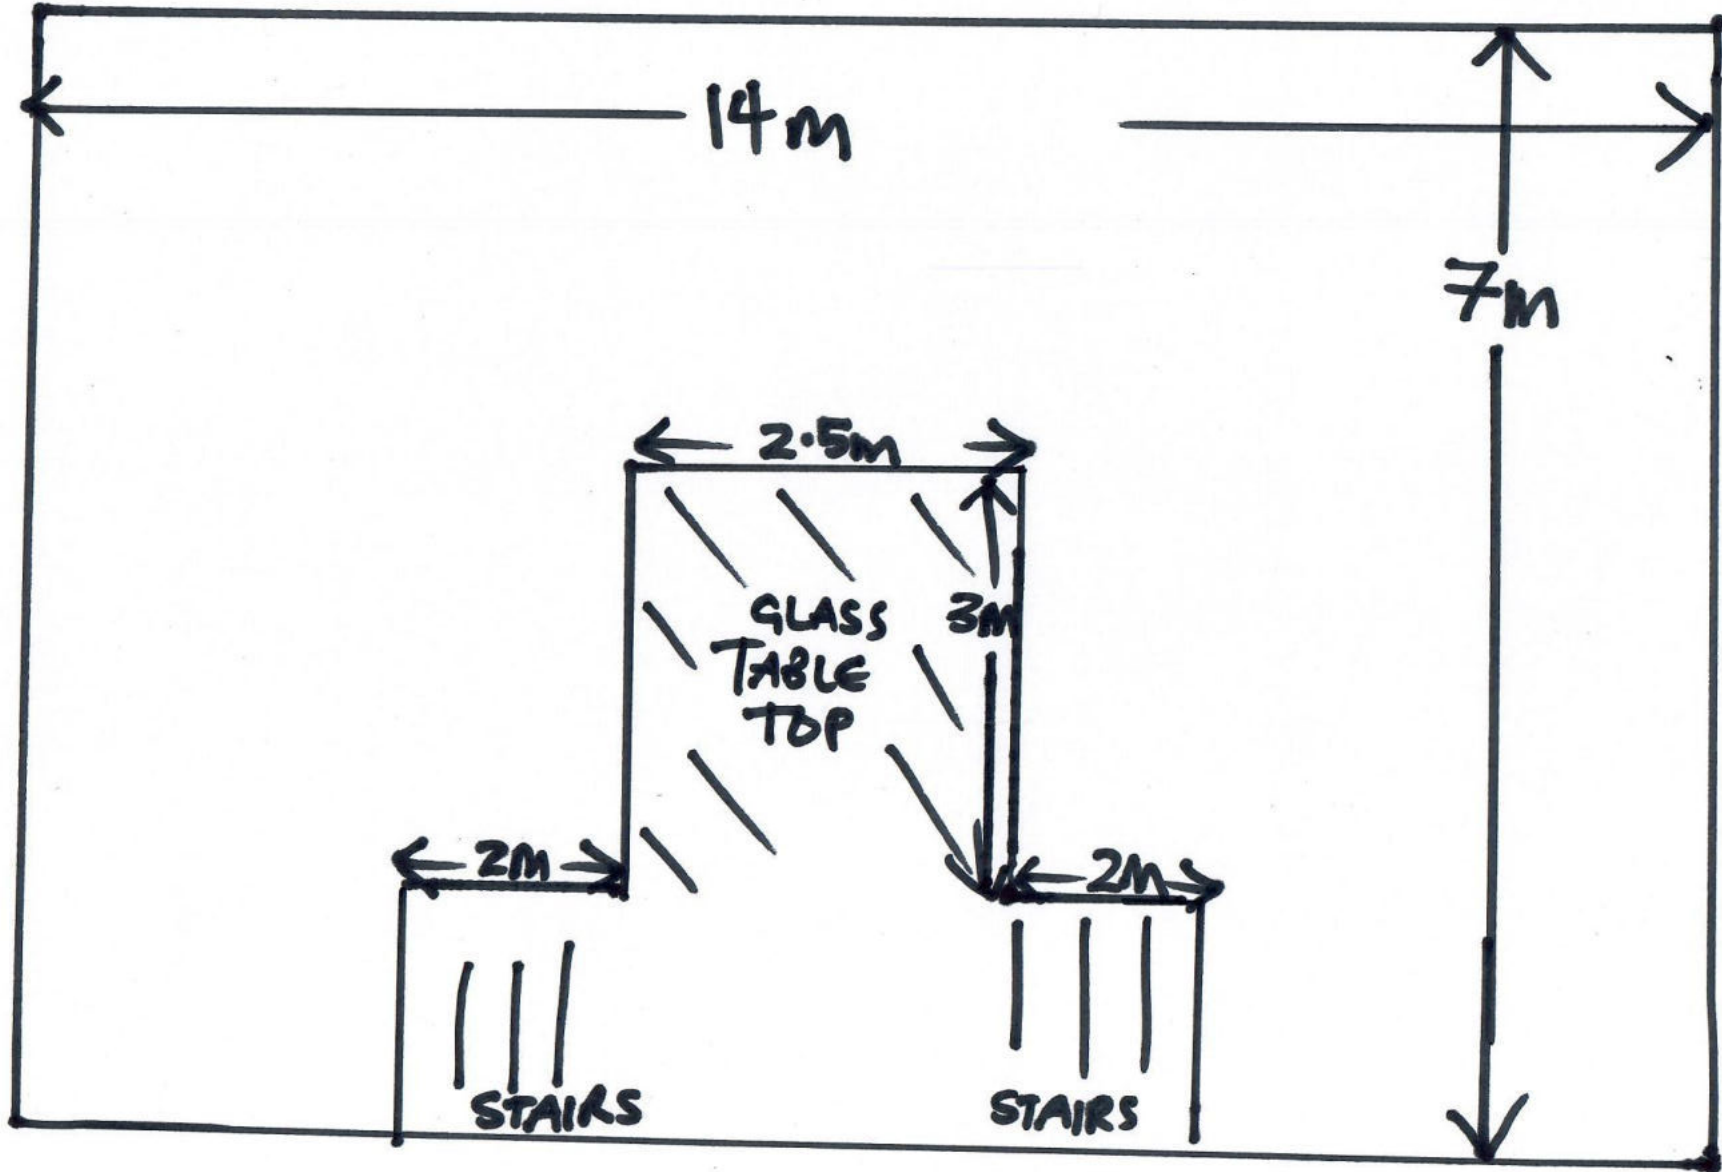

MARQUEE - UPSTAIRS

KATHERINE MANSFIELD ROOM - UPSTAIRS -

Wellington City Council
6 January 2022

GEORGES ROOM - UPSTAIRS

Wellington City Council
6 January 2022

Ground level

Level 1.

→ approx 8 seats around the bar.