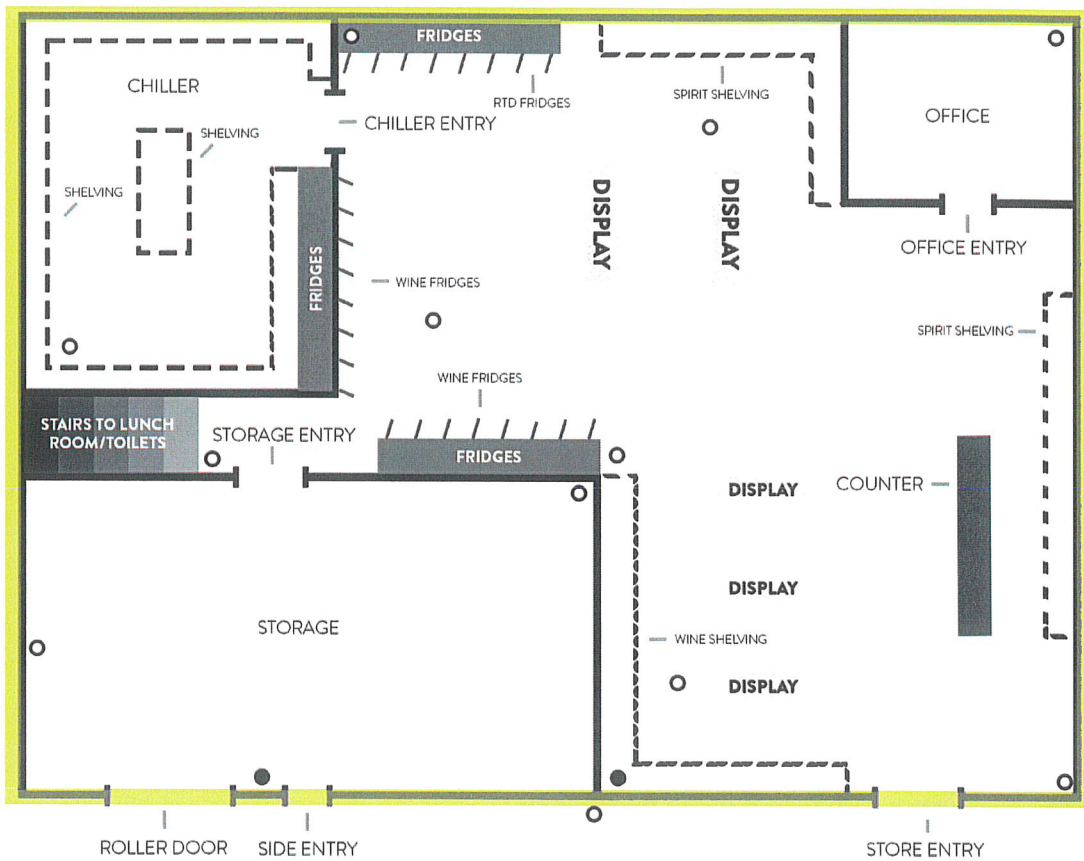

# FLOOR PLAN FOR BIG BARREL KENT TERRACE

**STORE AREA/  
DOWNSTAIRS**

**UPSTAIRS**