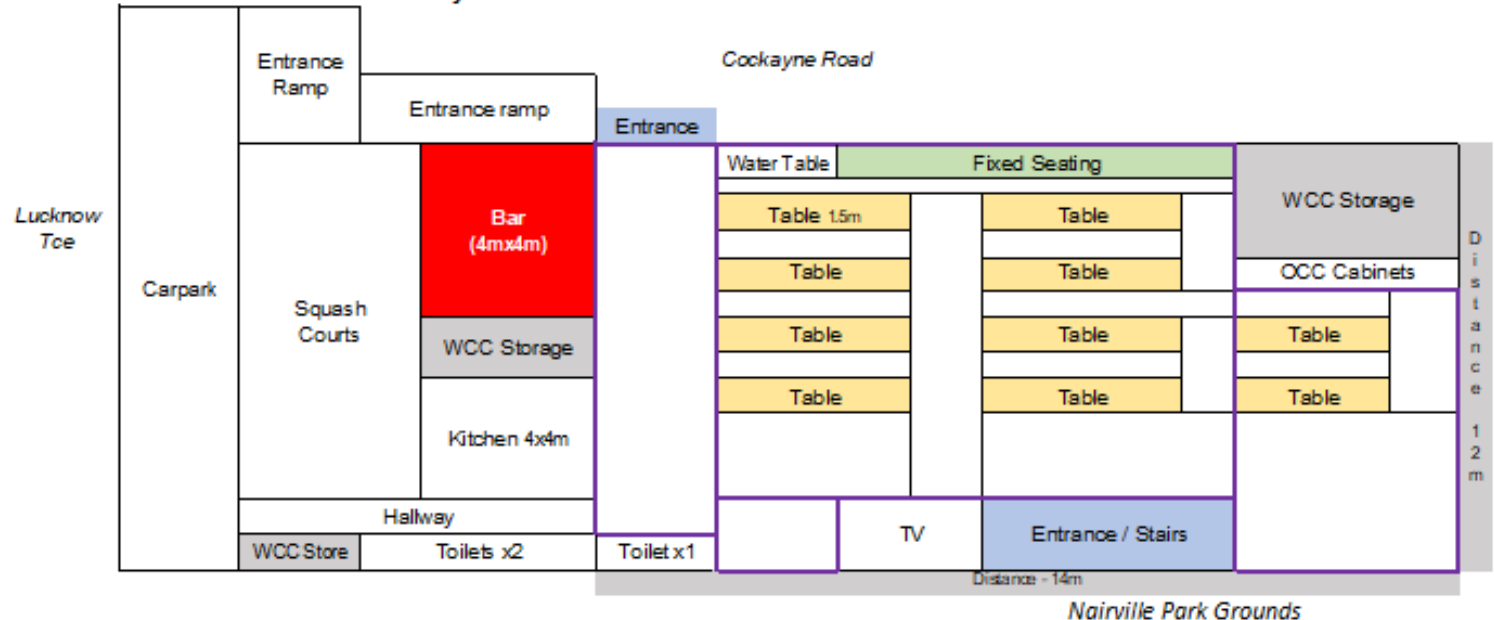

**Wellington City Council Received:
10/11/2022**

**Floor plan of Upstairs Naivnville Park
Layout for Onslow Cricket Club**

- Tables These can be moved within the overall space
- Bar Only place alcohol will be sold/served
- Open area's / walkways
- Alcohol can only be consumed in the space as marked during club hours
- Supervised area (under-18s must be with a parent or guardian)