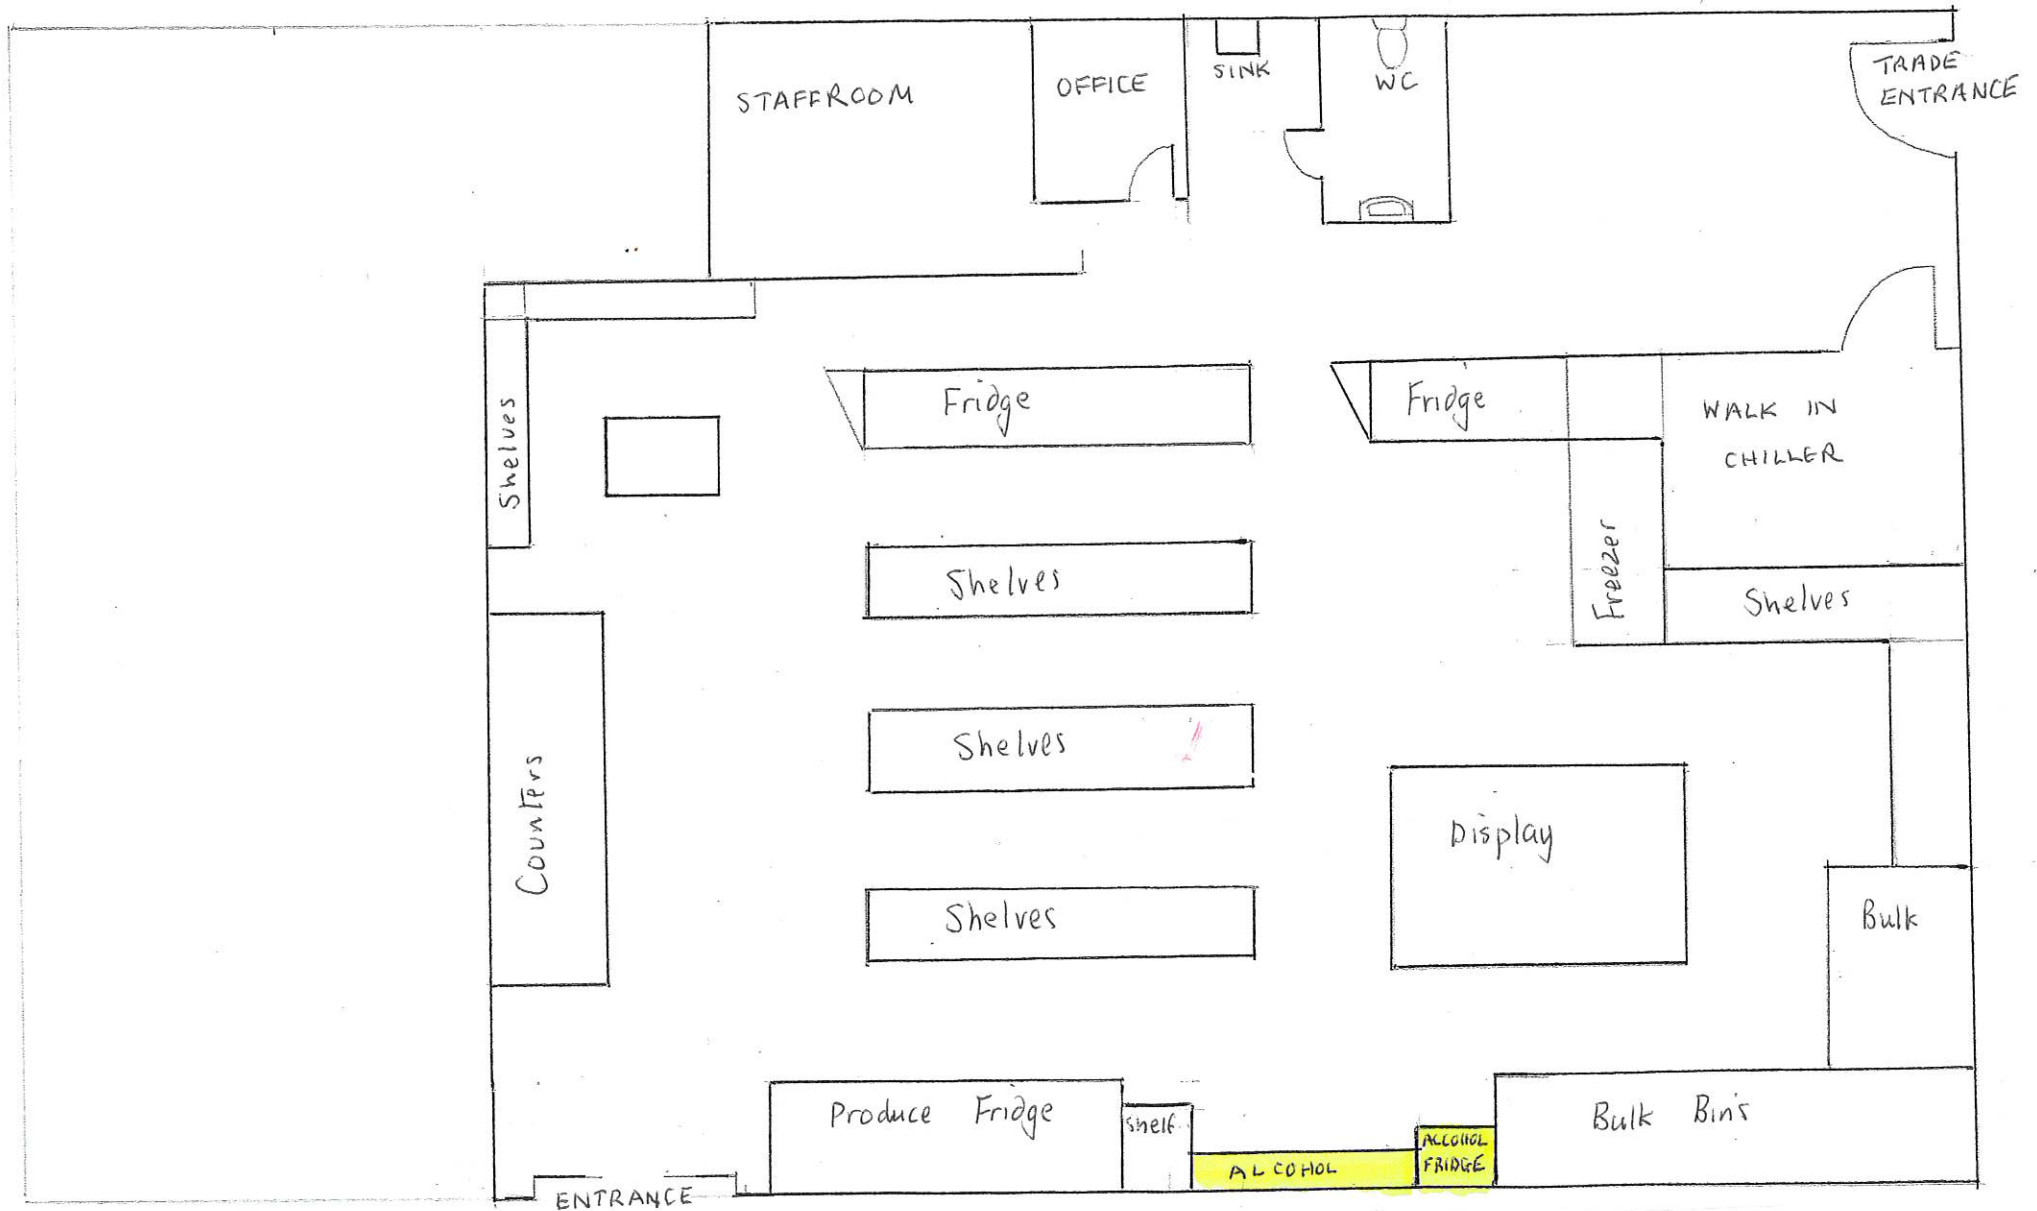

**Wellington City Council Received:  
10/10/2022**

Commonsense Organics Kilbirnie  
37 Rongotai Rd

Scale 1:100

Alcohol Shelf: Width: 1770mm, Depth: 380mm and Height: 1830mm  
Alcohol Fridge: Width: 720mm, Depth: 680mm and Height: 2030mm