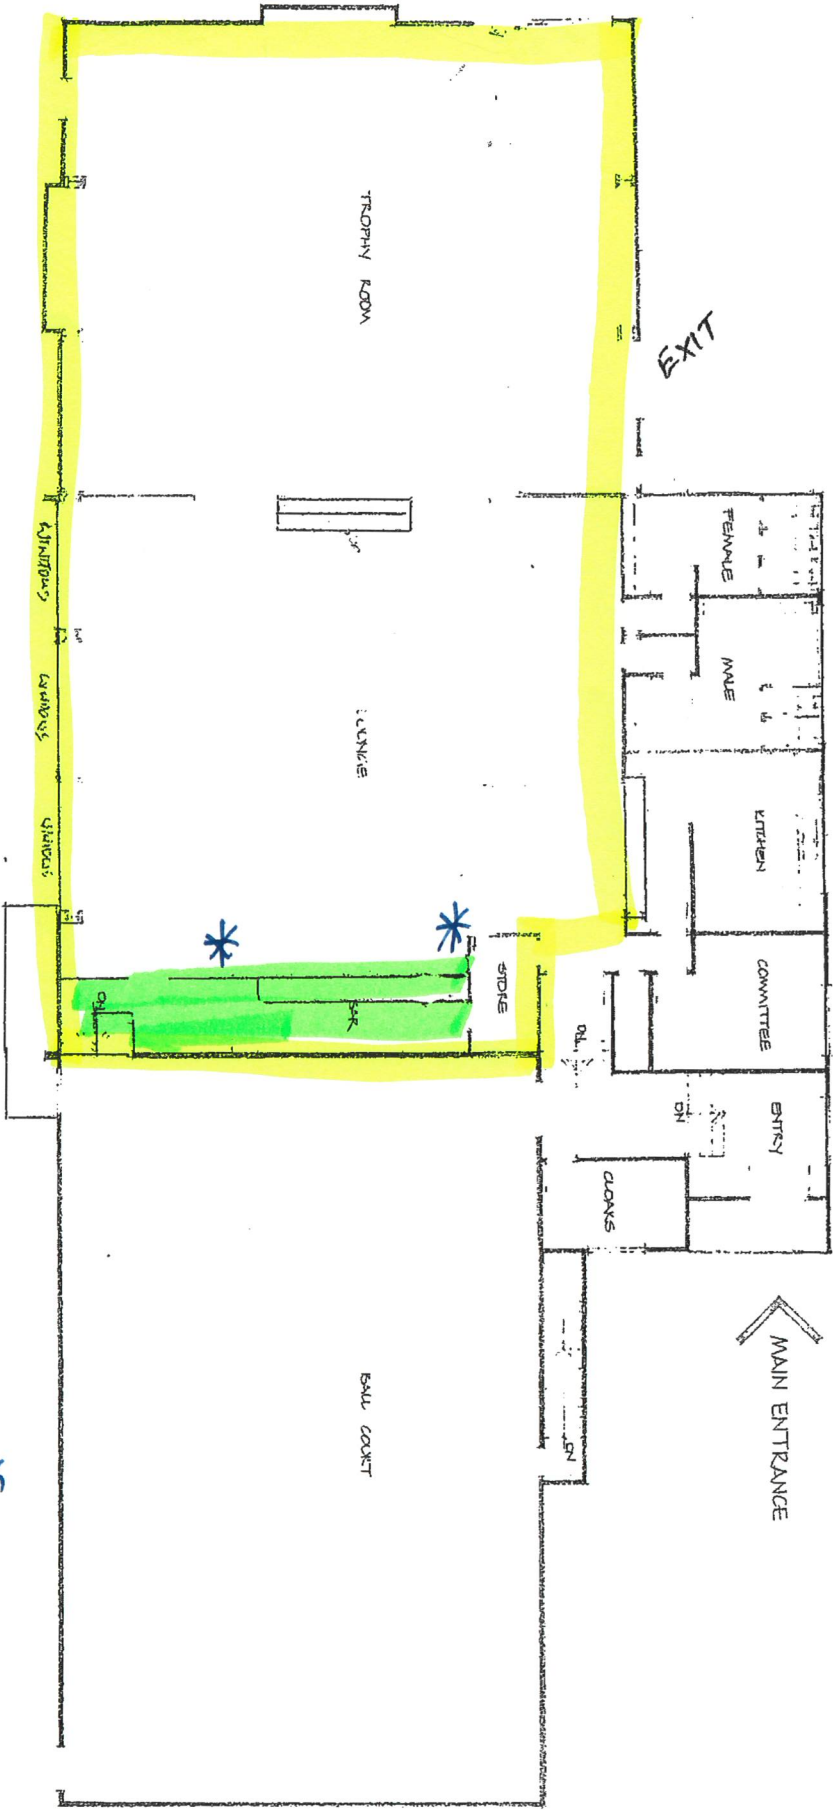

Wellington City Council
Confirmed: 8/11/2022

 BAR DRINKING / LOUNGE AREA
 BAR SERVICE AREA

UPPER FLOOR

** IS THE BAR SERVICE AREA.

WFC UPPER

201

Scale

1cm = 1.5m approx