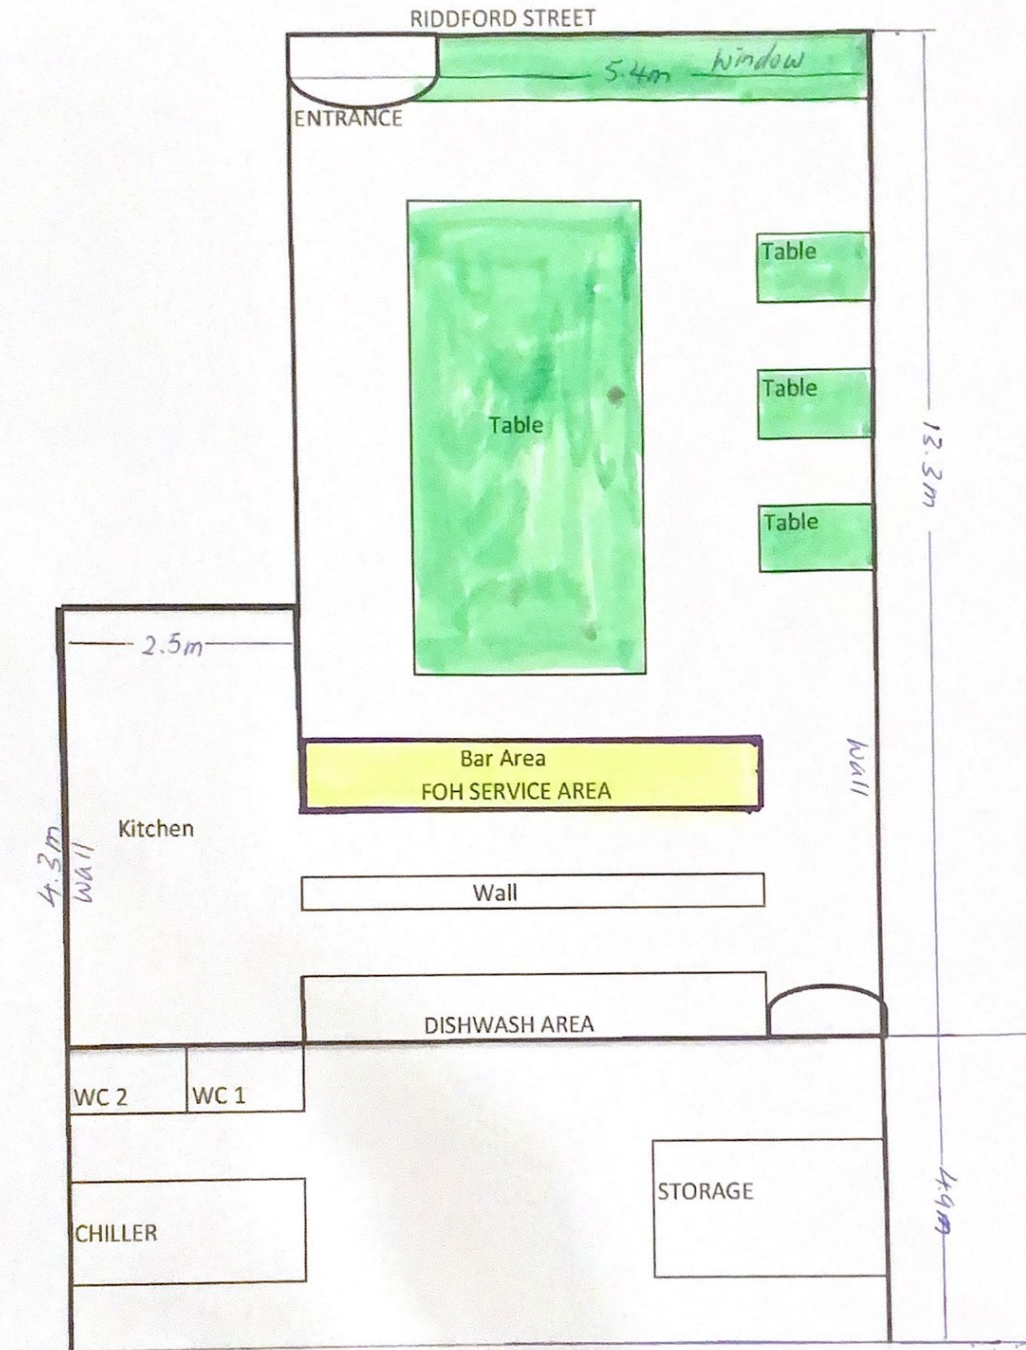

FLOOR PLAN

THE RAMEN SHOP  
191 RIDDIFORD STREET  
NEWTOWN

**Wellington City Council Received:  
08/06/2022**