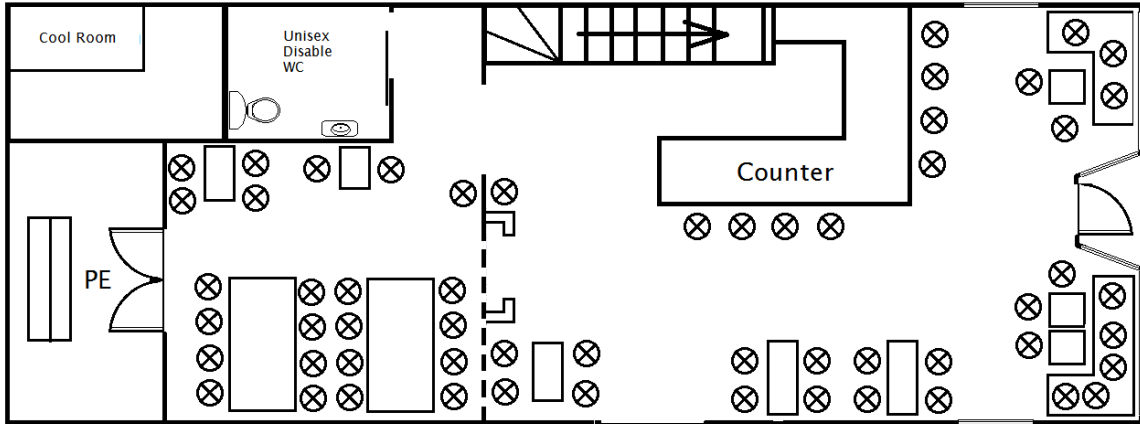

Received
Wellington City Council
03/03/2022

Floor Plan

- Supervised Area
- Toilets
- Alcohol served from Bar
- Water Station

Tinakori Tavern
342 Tinakori Road
Thorndon
Wellington

FIRST FLOOR

GROUND FLOOR

PE = Principal Entrance

Scale 1:1

Received
Wellington City Council
27/01/2022

Interior Seating Plan

Tinakori Tavern
342 Tinakori Road
Thorndon
Wellington

Received
Wellington City Council
27/01/2022

Outside Seating 
Outside Tables and
Leaners 