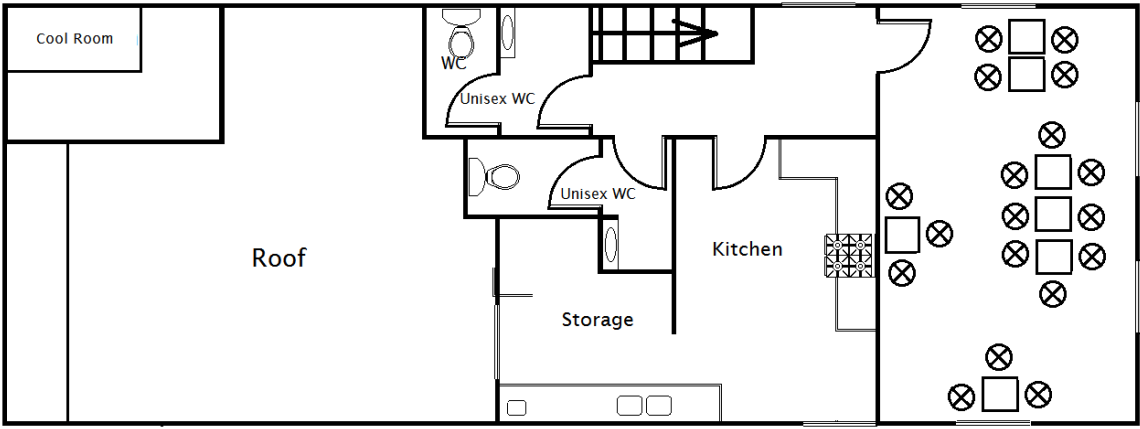

Received
Wellington City Council
03/03/2022

Floor Plan

- Supervised Area
- Toilets
- Alcohol served from Bar
- Water Station

Tinakori Tavern
342 Tinakori Road
Thorndon
Wellington

FIRST FLOOR

GROUND FLOOR

PE = Principal Entrance

Scale 1:1

Received
Wellington City Council
27/01/2022

Interior Seating Plan

Tinakori Tavern
342 Tinakori Road
Thorndon
Wellington

Received
Wellington City Council
27/01/2022

Outside Seating 
Outside Tables and
Leaners 