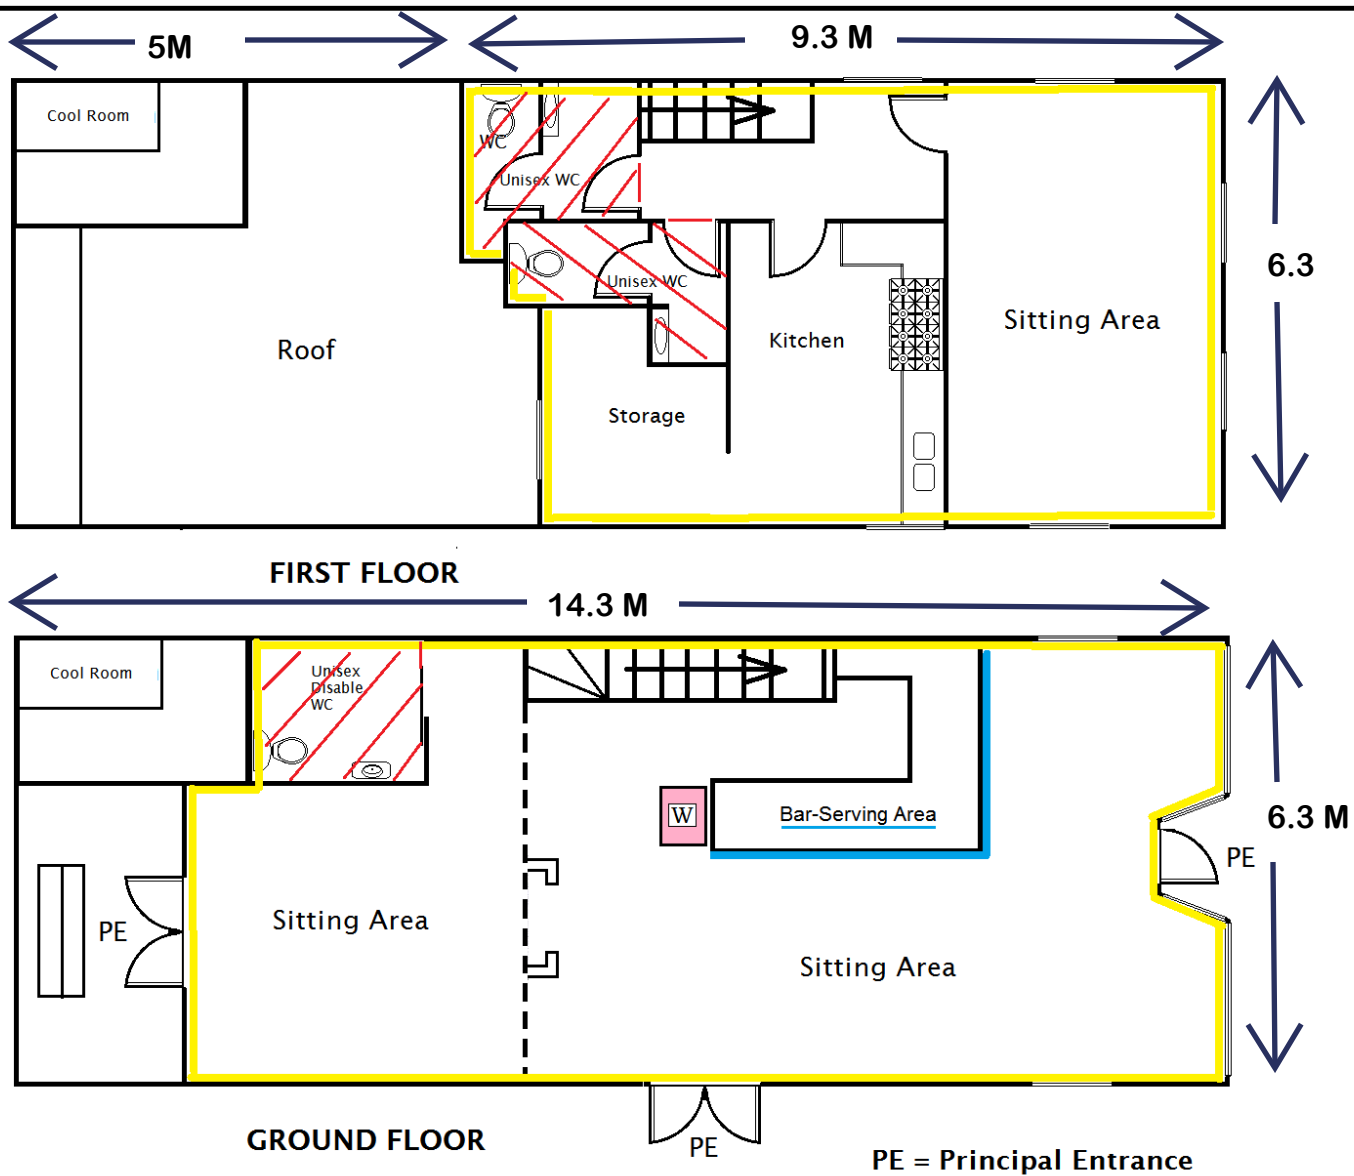

Received
Wellington City Council
03/03/2022

Floor Plan

- Supervised Area
- Toilets
- Alcohol served from Bar
- Water Station

Tinakori Tavern
342 Tinakori Road
Thorndon
Wellington

FIRST FLOOR

GROUND FLOOR

PE = Principal Entrance

Scale 1:1

Received
Wellington City Council
27/01/2022

Interior Seating Plan

Tinakori Tavern
342 Tinakori Road
Thorndon
Wellington

Received
Wellington City Council
27/01/2022

Outside Seating 
Outside Tables and
Leaners 

Outside Seating Plan

Tinakori Tavern
342 Tinakori Road
Thorndon
Wellington