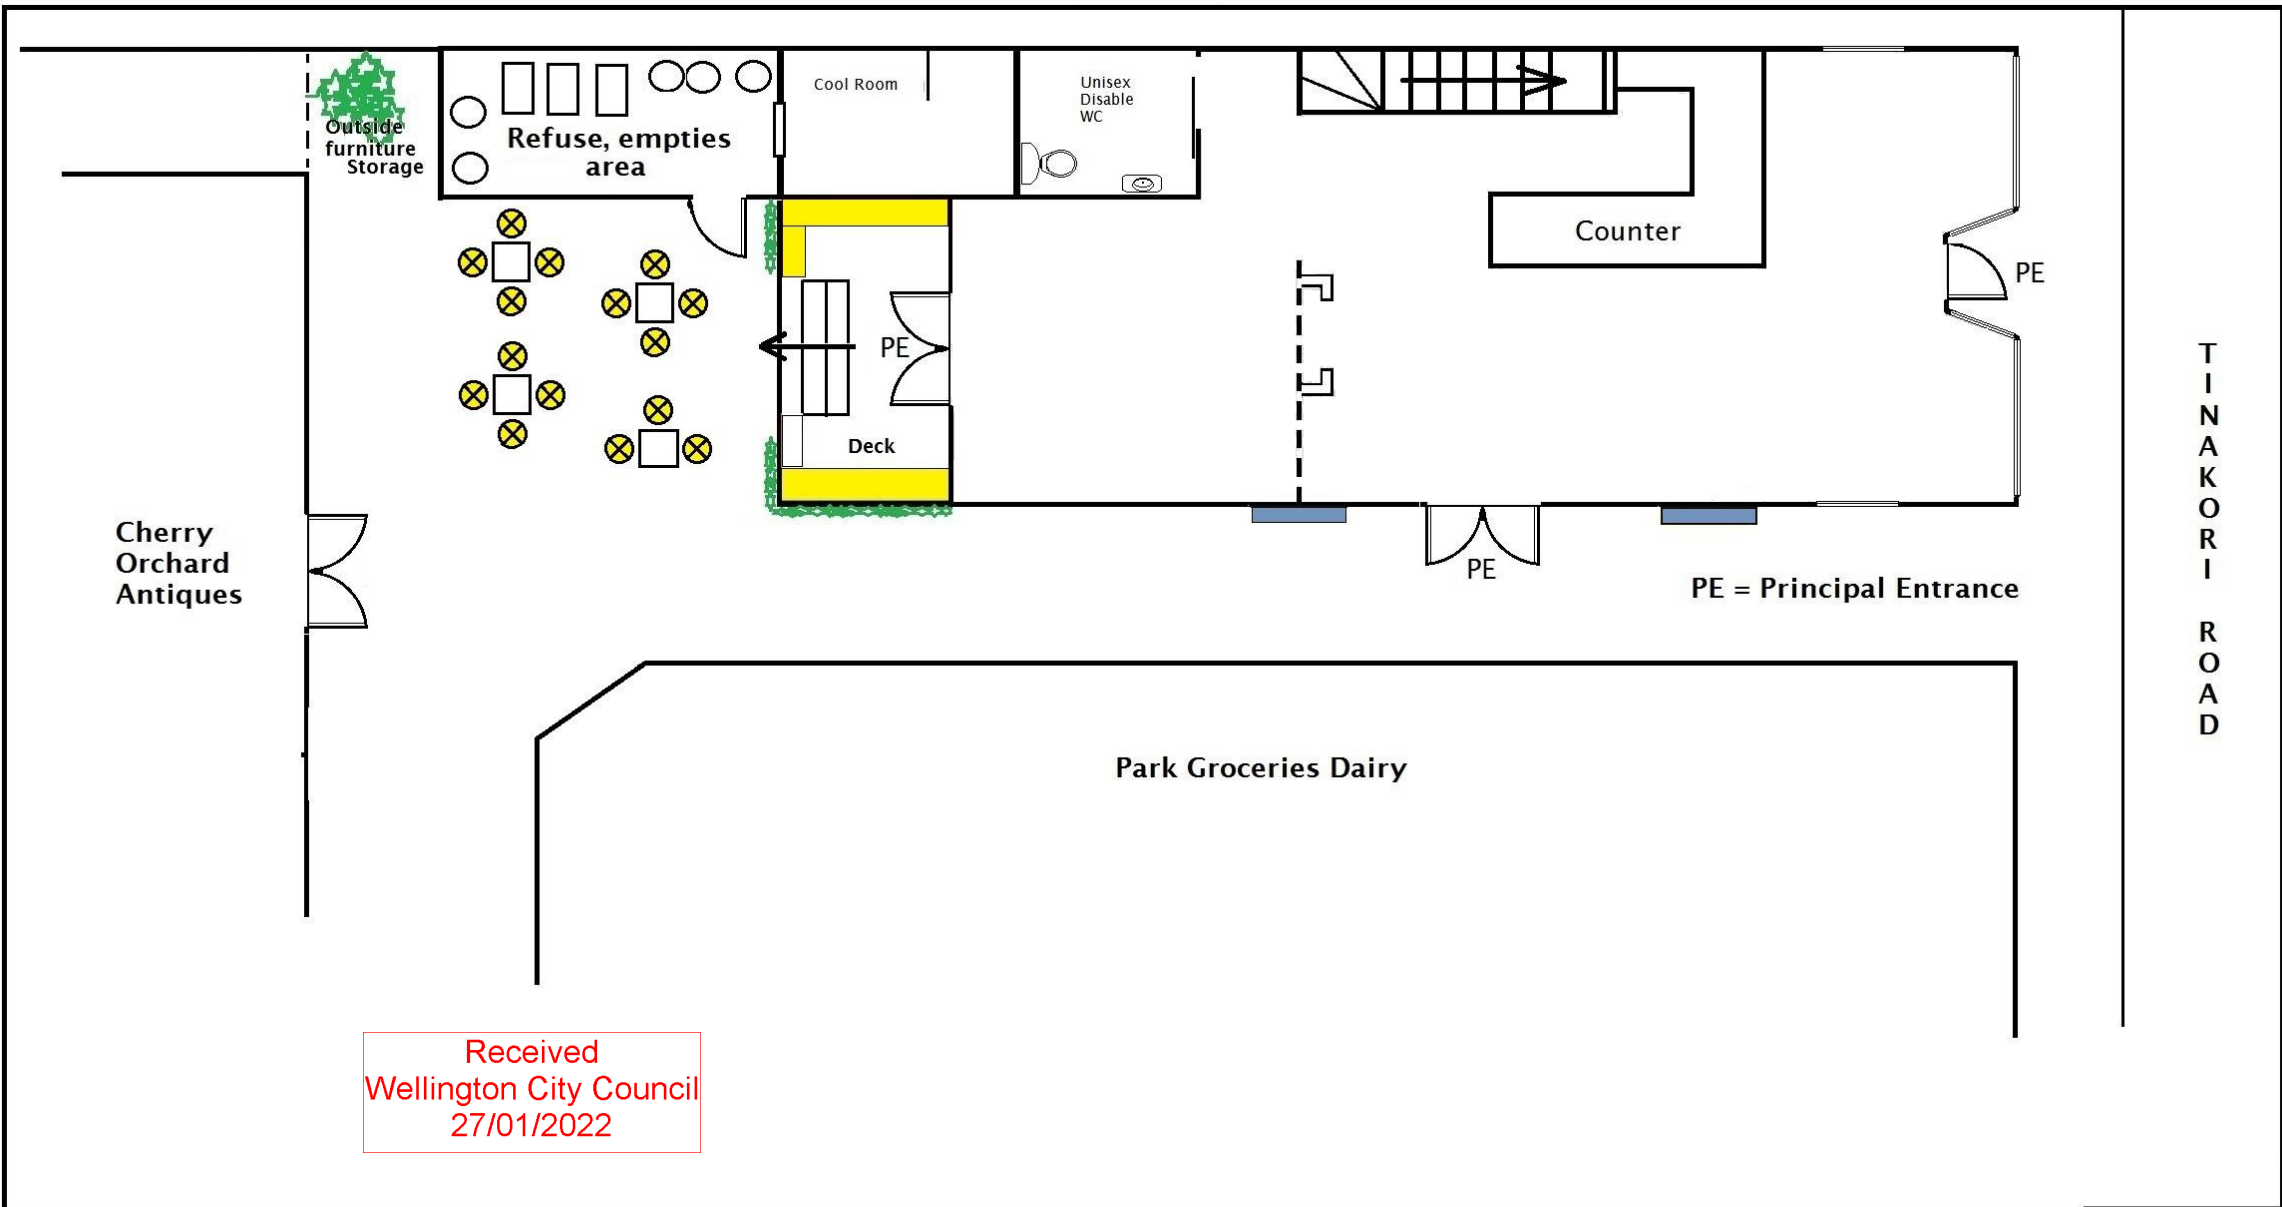

Received
Wellington City Council
03/03/2022

Floor Plan

- Supervised Area
- Toilets
- Alcohol served from Bar
- Water Station

Tinakori Tavern
342 Tinakori Road
Thorndon
Wellington

FIRST FLOOR

GROUND FLOOR

PE = Principal Entrance

Scale 1:1

Received
Wellington City Council
27/01/2022

Interior Seating Plan

Tinakori Tavern
342 Tinakori Road
Thorndon
Wellington

Received
Wellington City Council
27/01/2022

Outside Seating 
Outside Tables and
Leaners 

Outside Seating Plan

Tinakori Tavern
342 Tinakori Road
Thorndon
Wellington