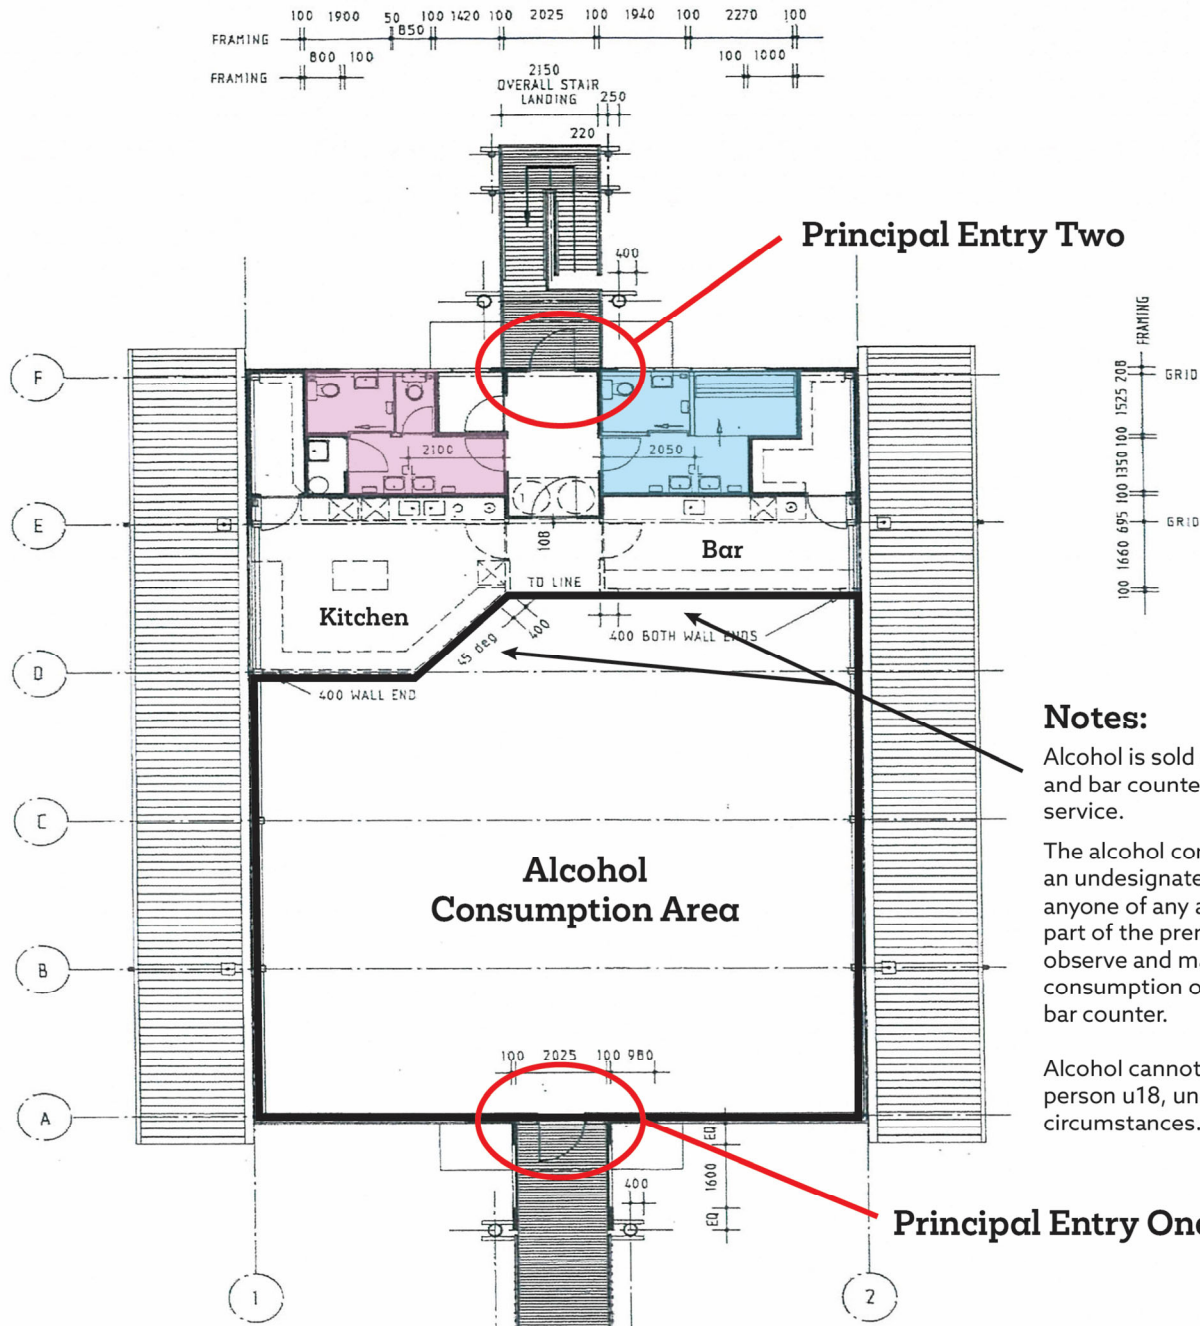

# Wellington Hockey Pavilion Lounge Area

## Plan of Alcohol Consumption Area

**Notes:**

- Alcohol is sold at the kitchen and bar counters during service.
- The alcohol consumption area is an undesignated area where anyone of any age can be on that part of the premises. Staff can observe and manage consumption of alcohol from the bar counter.
- Alcohol cannot be sold to a person u18, under any circumstances.

### Bathroom Information

**Male Toilets:**  
 1x WC  
 1x Urinals

**Female Toilets:**  
 2x WC

**Wellington City Council  
 Received: 06/09/2022**