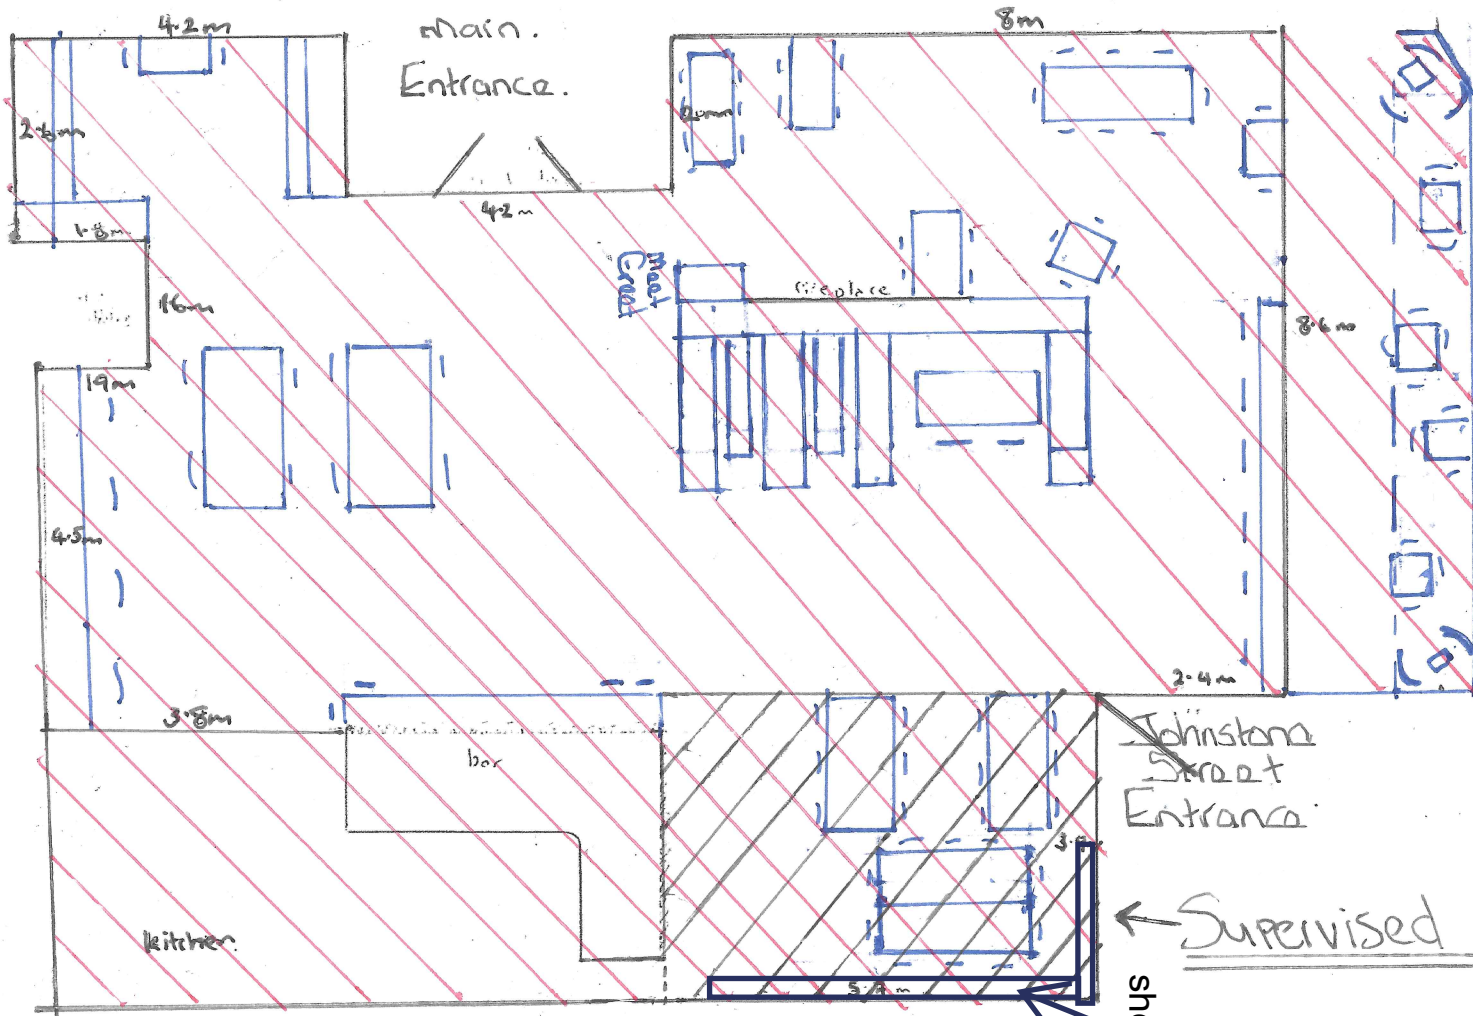

Received
Wellington City Council
Date 22/05/22

Avida

Scale 1:1

Featherston Street

Johnston Street

← Supervised Area

Wine Premise Licensed.

shelves