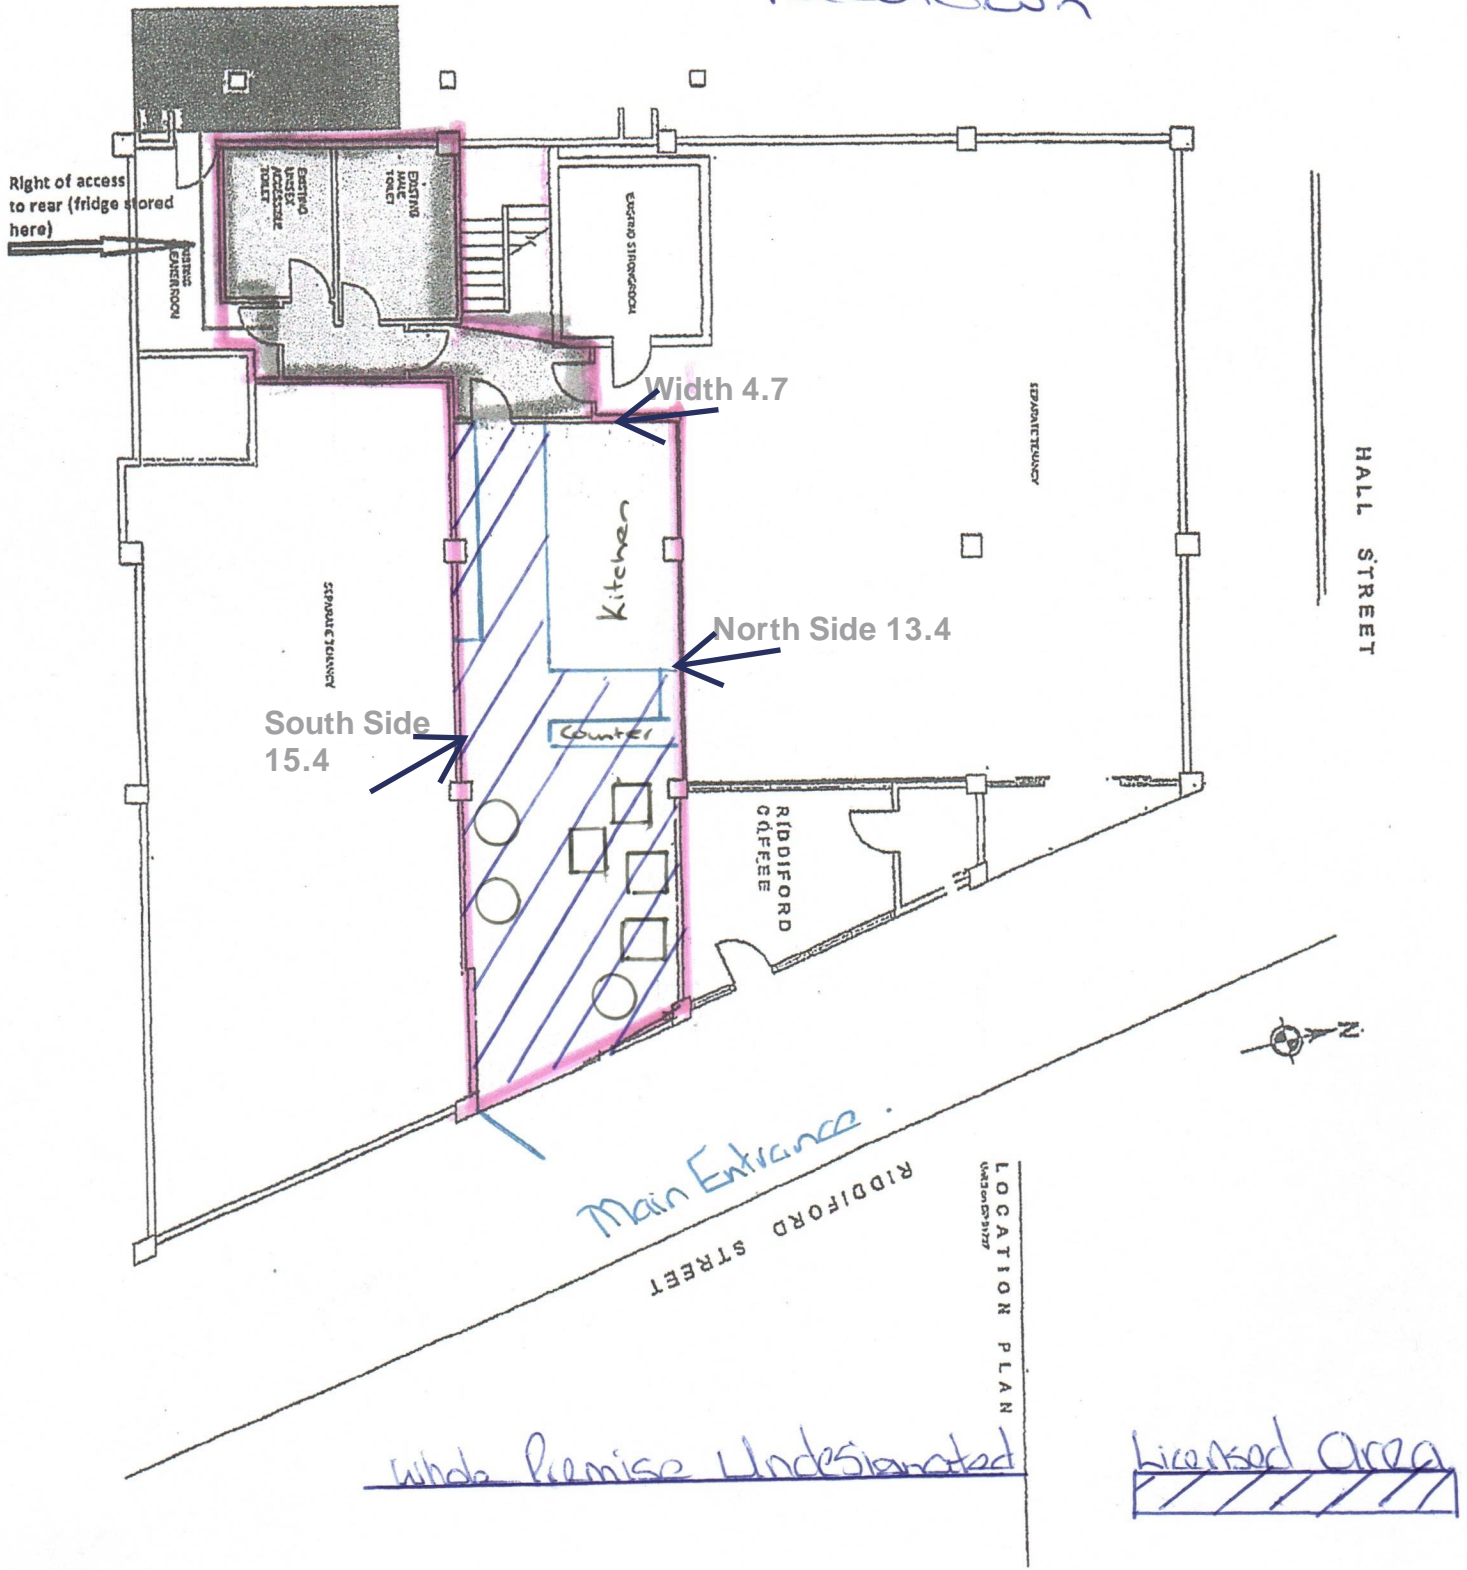

Floor Plan Viet Street Food LTD

Pho Viet Street Food
 Unit 2, 88 Riddiford St
 Newtown

<p>PROJECT No. 293 RIDDIFORD/VALDORITE SCALES 1:50 DATE 15th March 2002 DRAWN BY: [Signature] CHECKED BY: [Signature] PROJECT: 293 W/D G.1</p>	<p>SITE PLAN TOILETS LOCATION PLAN</p>	<p>RIDDIFORD COFFEE GROUND FLOOR 59A RIDDIFORD STREET WELLINGTON</p>	<p>PARTLANTS ARCHITECTS 100-102 RIDDIFORD STREET WELLINGTON TEL: 04-488 8888 FAX: 04-488 8889 WWW.PARTLANTS.CO.NZ</p>	<p>Copyright © 2002 Partlants Architects Ltd. All rights reserved. This drawing is the property of Partlants Architects Ltd. and is not to be used, copied, or reproduced in any form without the written consent of Partlants Architects Ltd. The information contained herein is for the use of the client only and is not to be used for any other purpose. The client is responsible for the accuracy of the information provided.</p>	<p>UNAPPROVED CONTENTS MOA1 Location of A.A. Units WDC2 Proposed new walls Rev NOT TO SCALE</p> <p>[Handwritten signatures]</p>
--	---	--	--	--	--