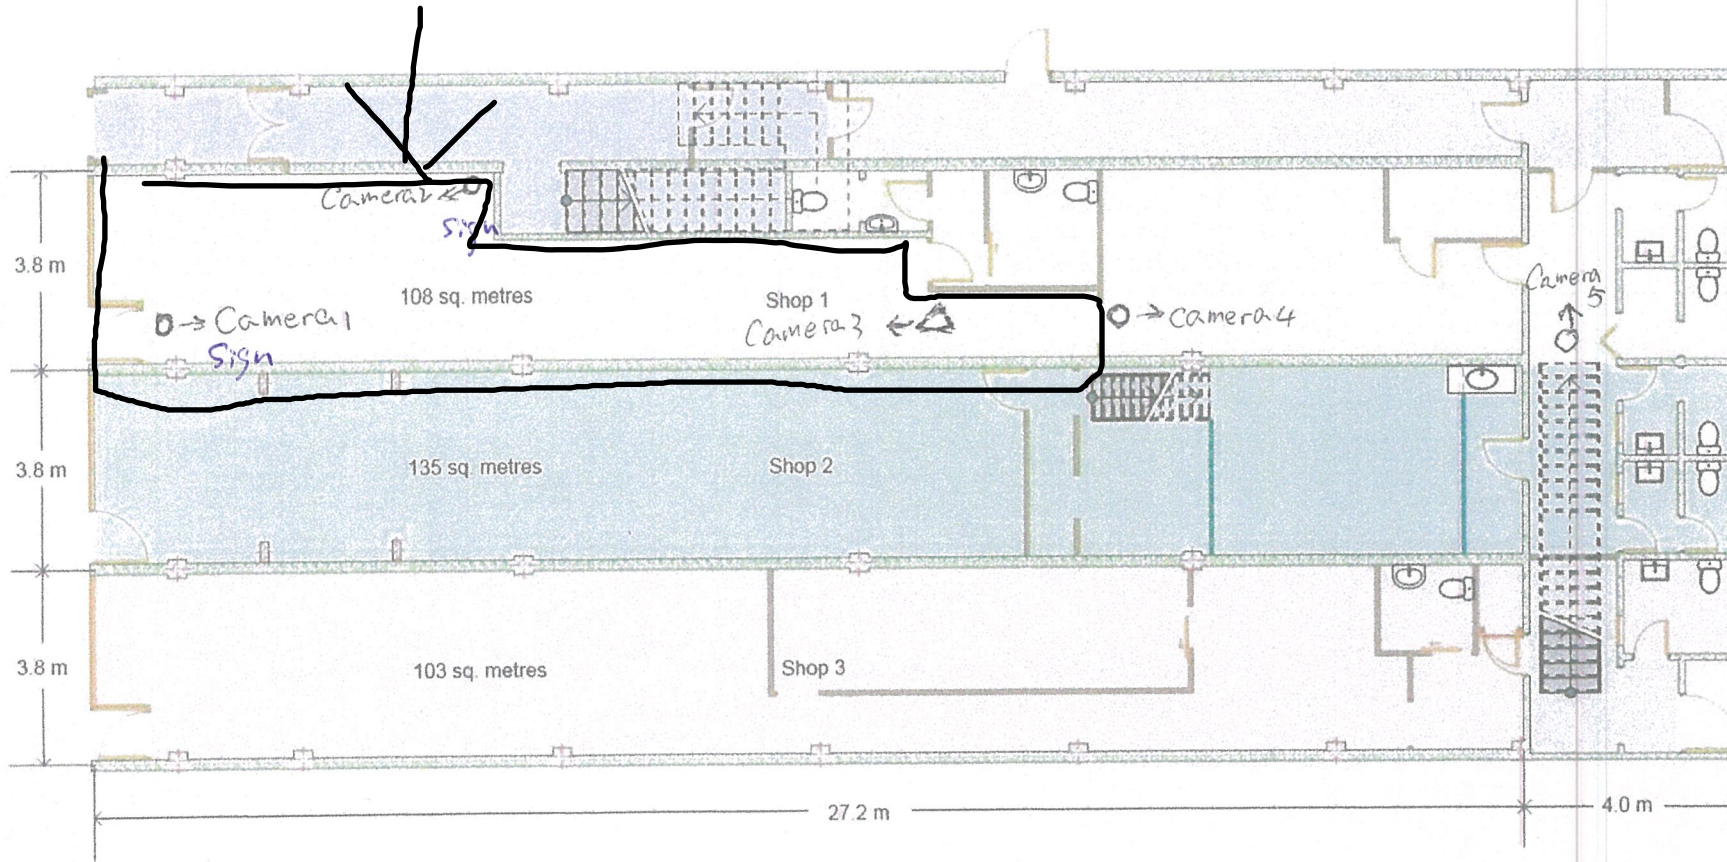

171 - 173 Cuba Street
Te Aro
Lower Floor

licenced
area

Measurement is
through the centre
of walls and columns

**Wellington City Council Received:
05/07/2022**