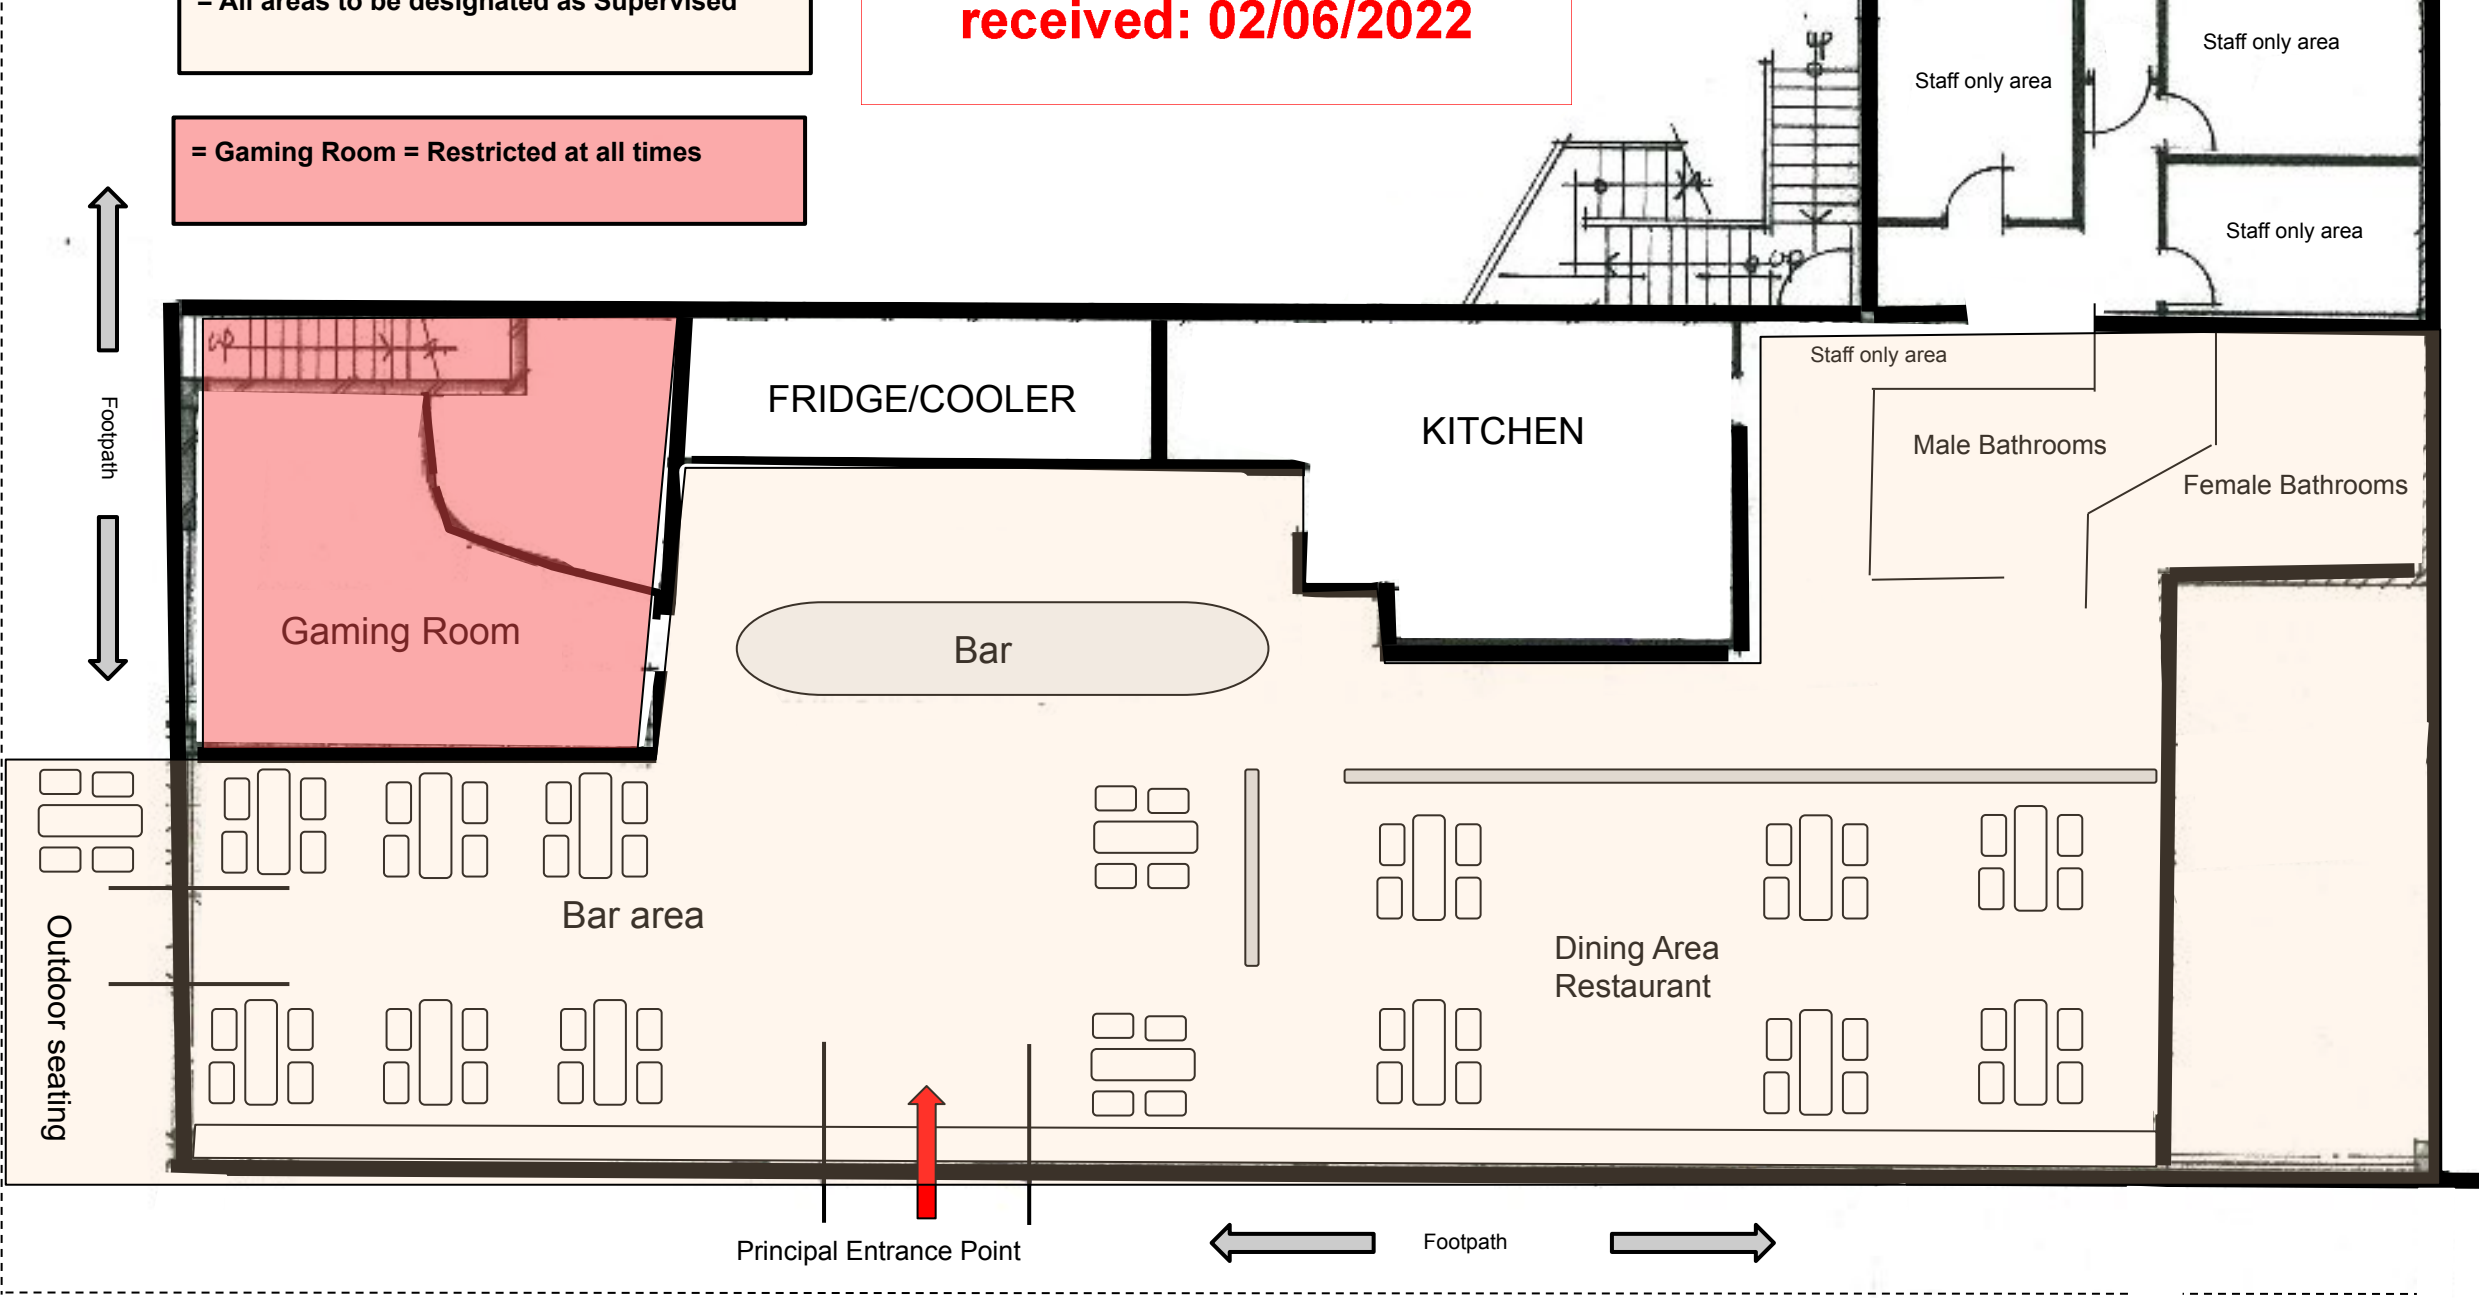

Scale  
1:100

**Wellington City Council  
received: 02/06/2022**

= All areas to be designated as Supervised

= Gaming Room = Restricted at all times

Halton Street

Footpath

Outdoor seating

Principal Entrance Point