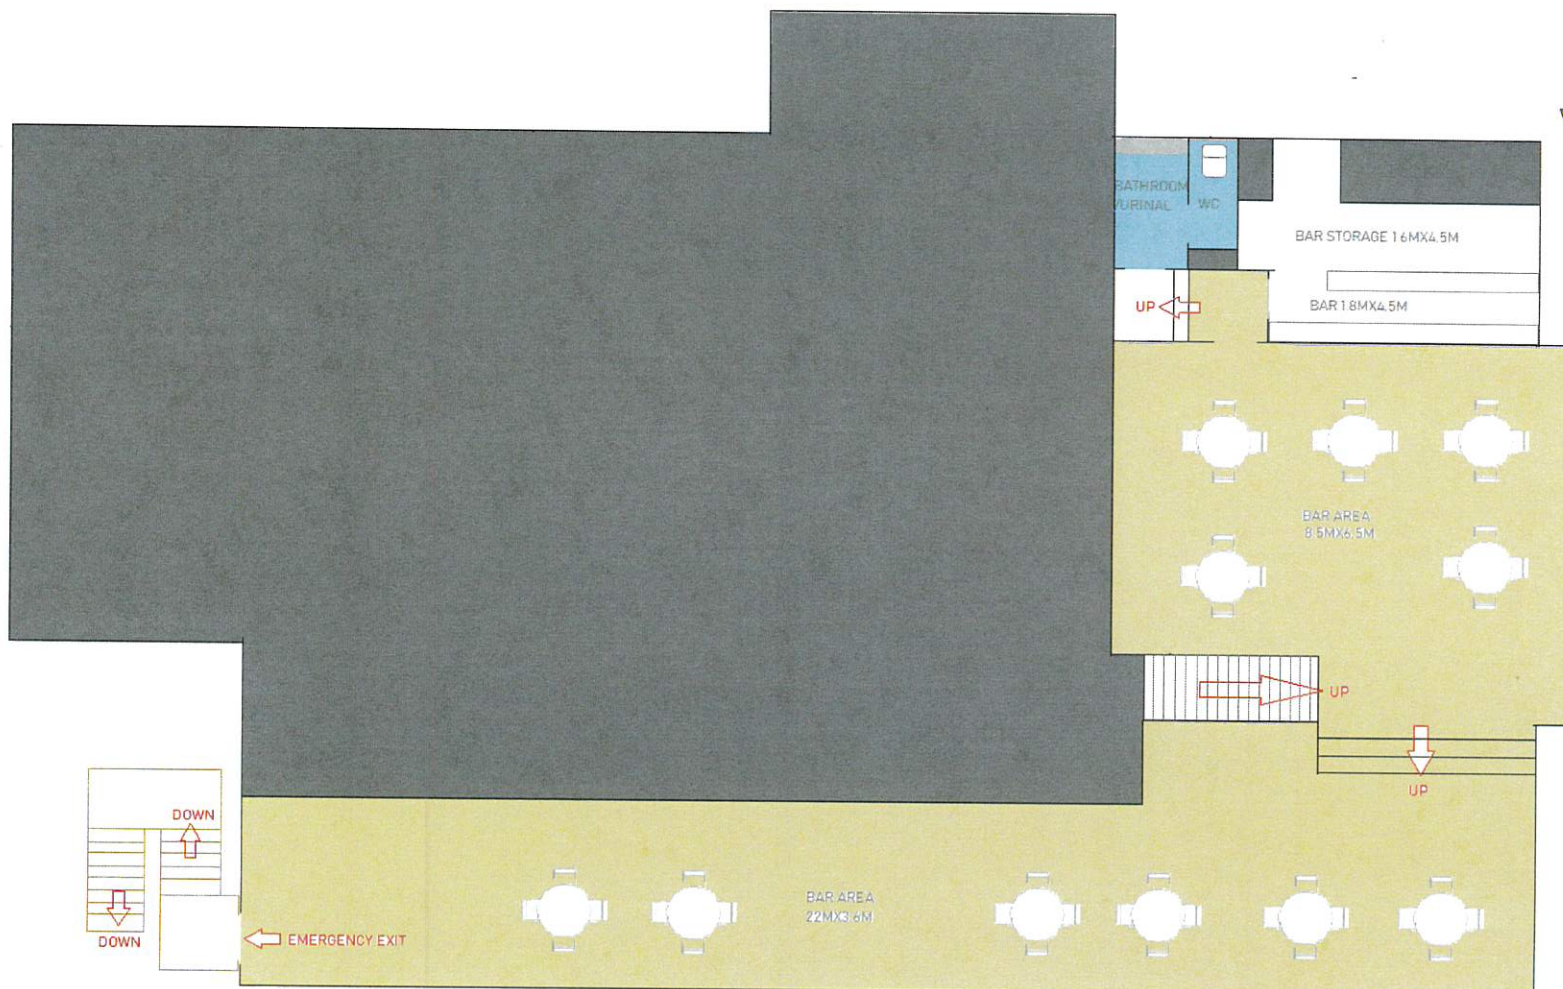

VICTORIA BOWLING CLUB

EST. 1896

First Floor Plan

Wellington City Council
10th of November 2021

Received via email upon
request

 Licensed Bar Area

VICTORIA BOWLING CLUB

ESTD. 1896

Ground Floor Plan

Wellington City Council
10th of November 2021

Received via email upon
request