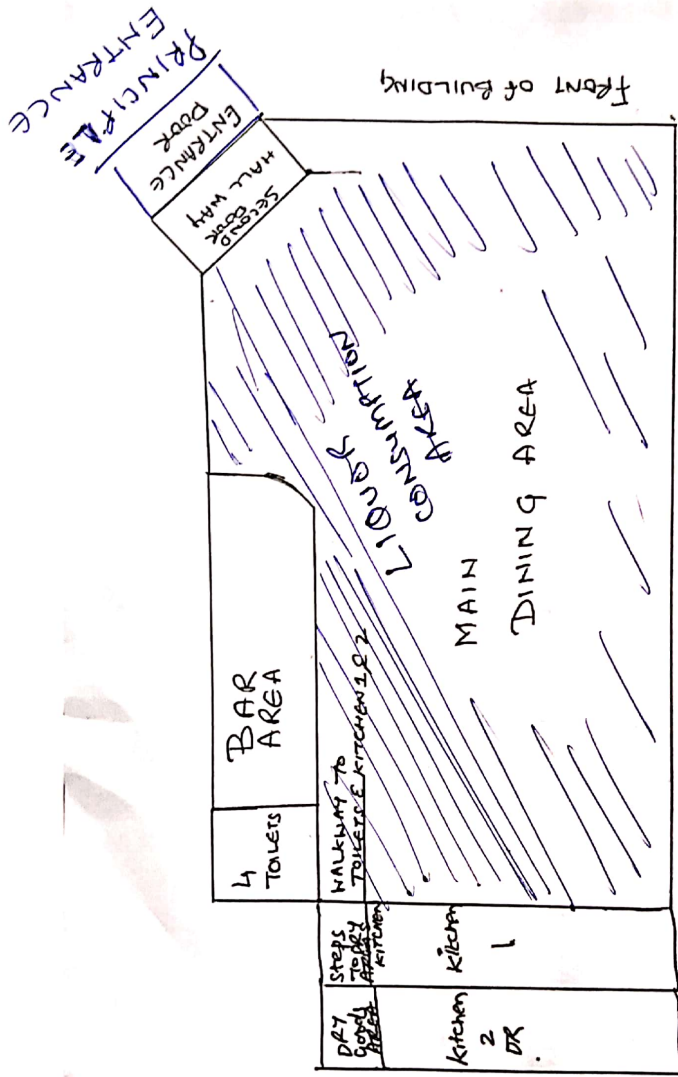

Wellington City Council
27 April 2021

SKETCH FOR INDIAN RESTAURANT - 3/290 WATERFIELD ST.
TE AKO

(SCALE PLAN)