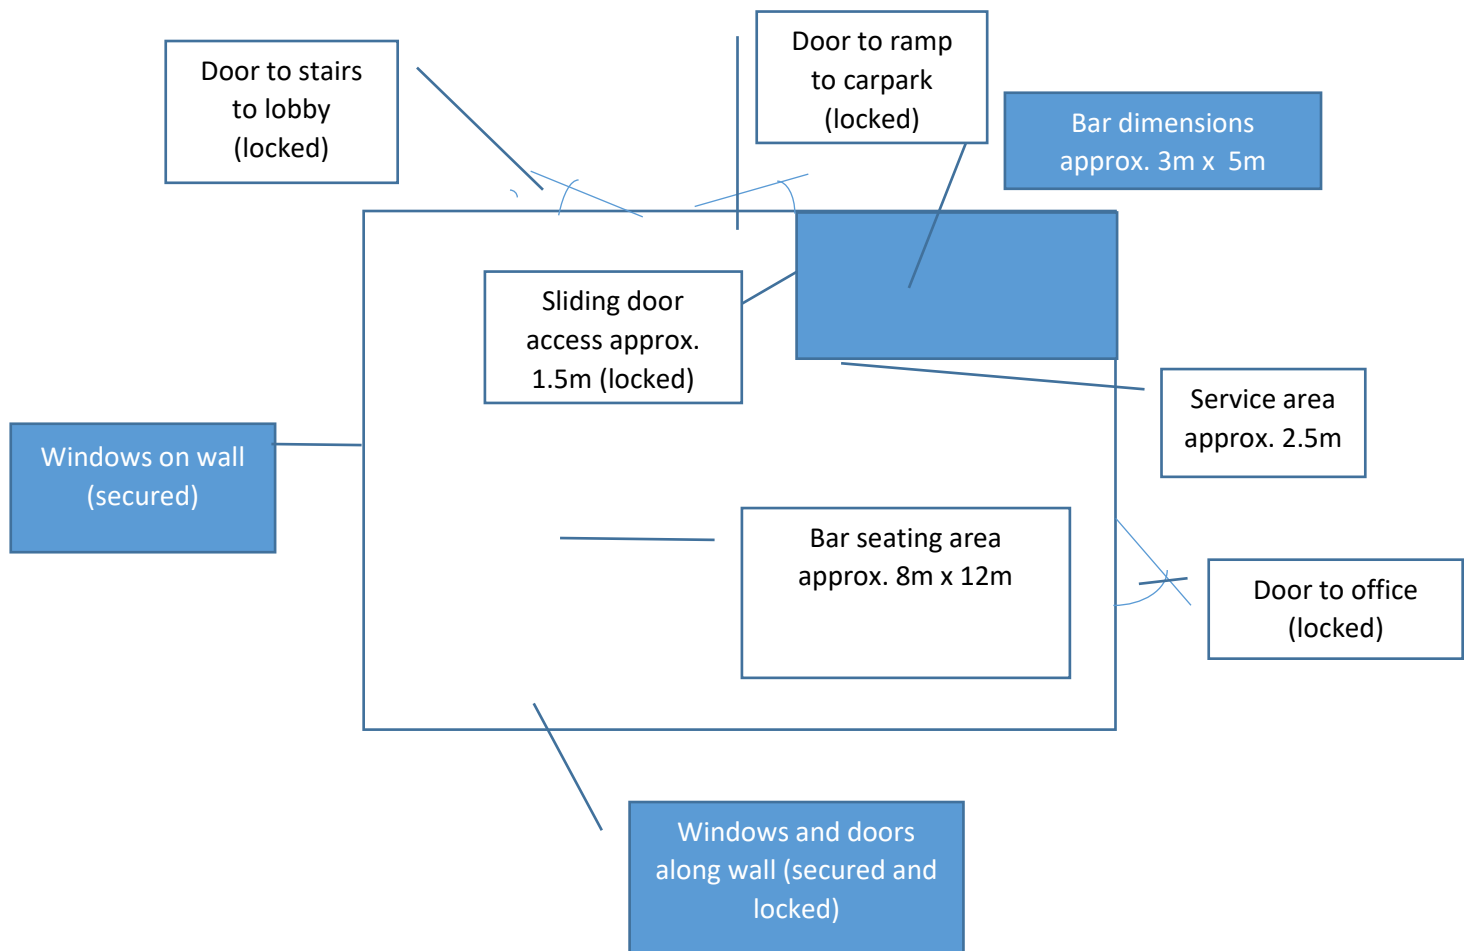

Scale plan of OVS premises

Wellington City Council
7 July 2021

licensed areas
indicated by
green highlighted
outline :

- outside paved area
- lounge
- bar

[Signature]
Shae Kinney
7/7/2021

Ohariu Valley Golf Club Incorporated bar area floor plan