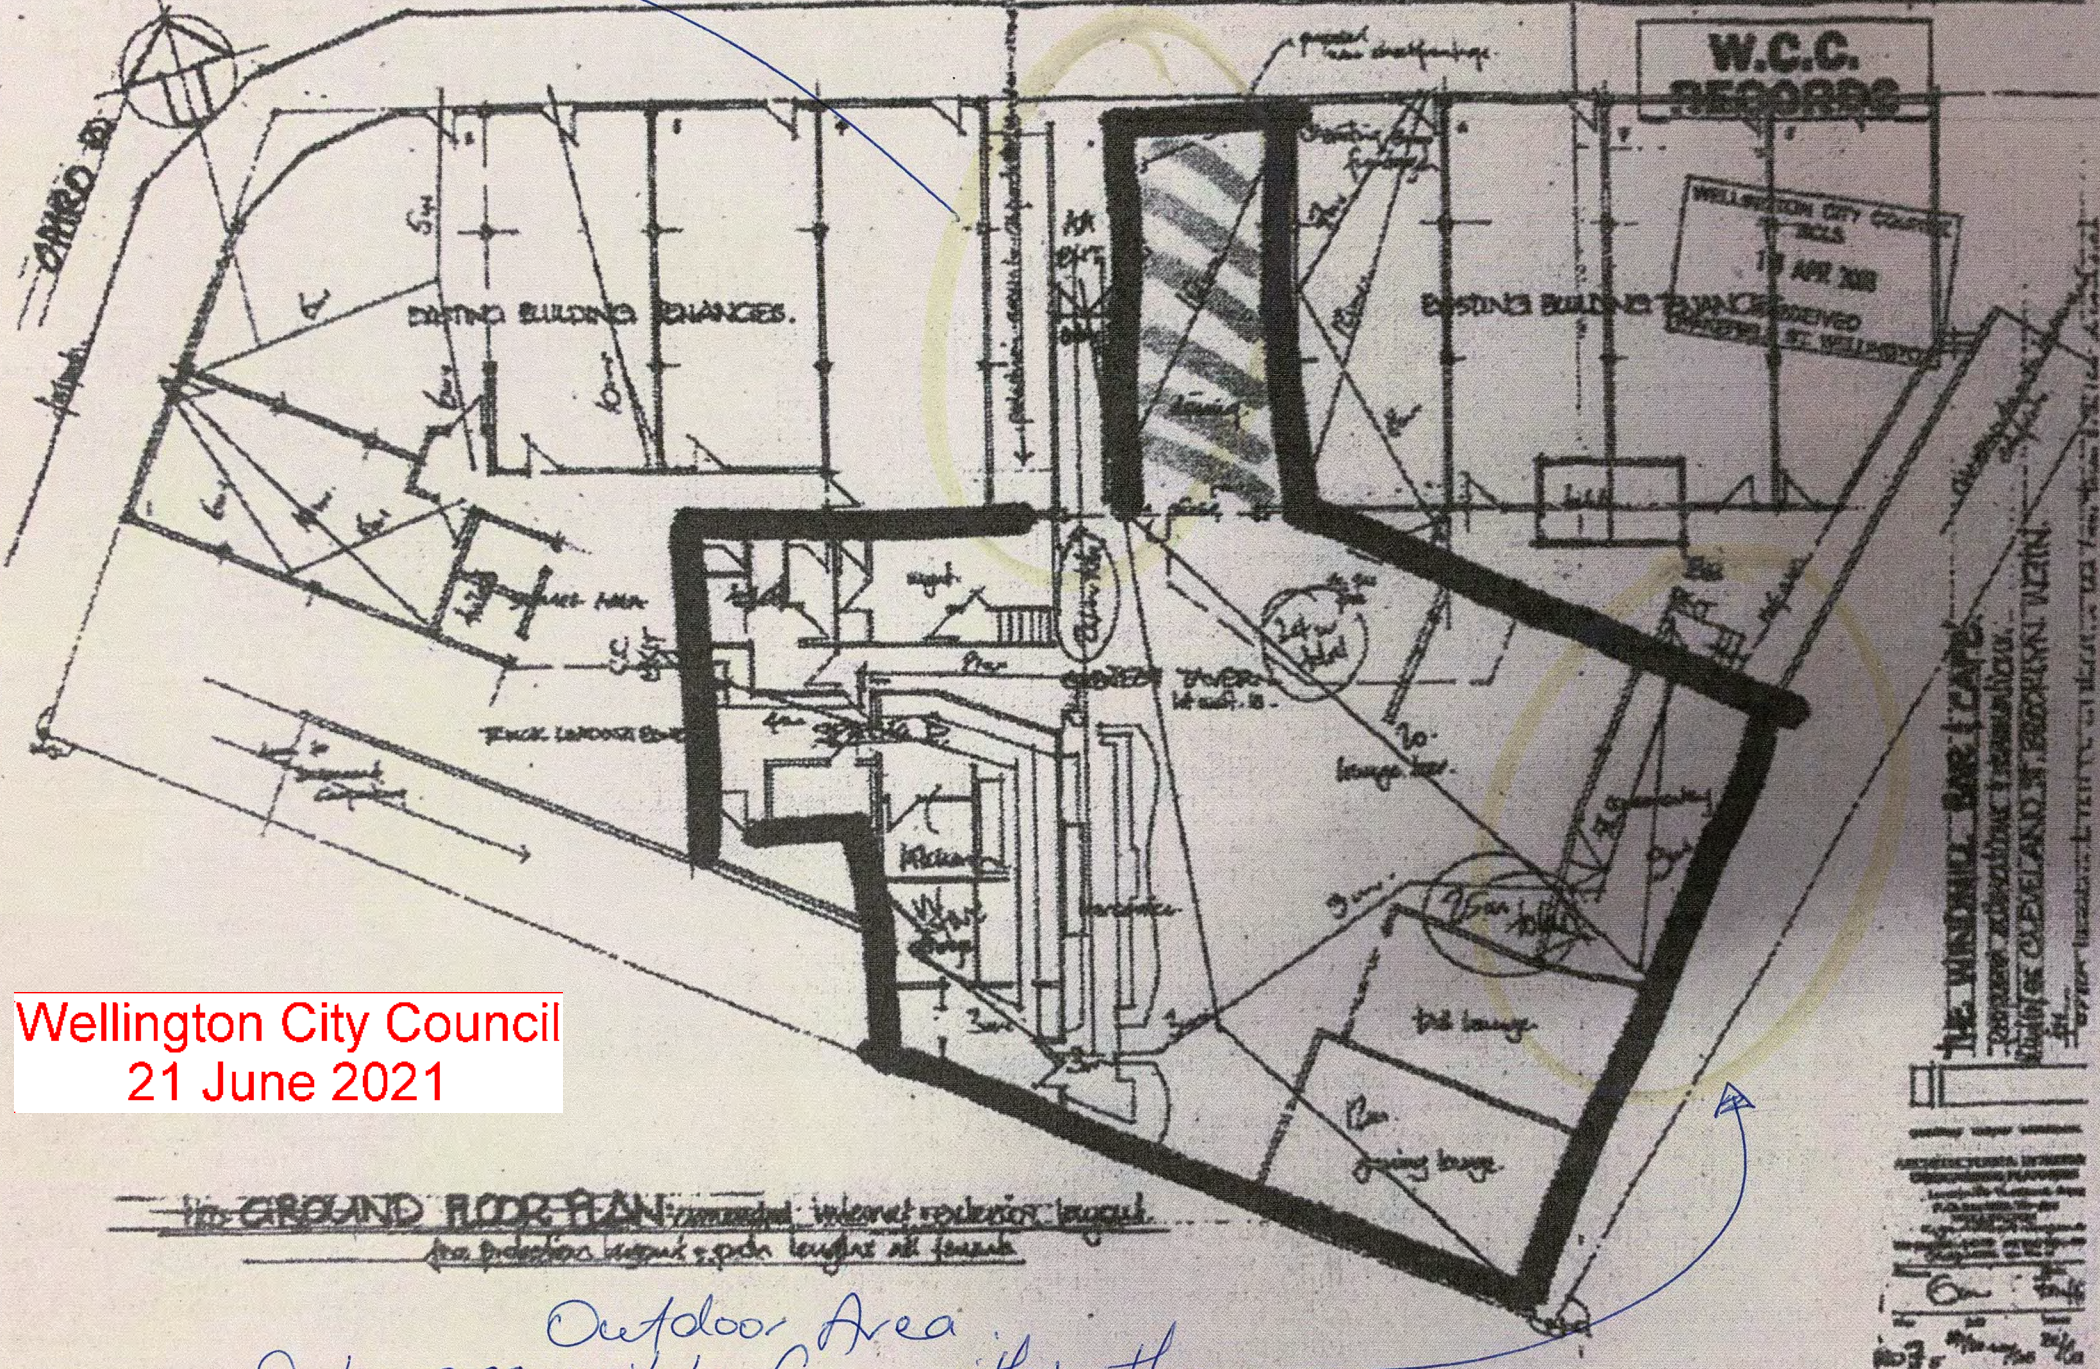

Principle entrance (only)

CLEVELAND STREET

Wellington City Council  
21 June 2021

Outdoor Area  
Only accessible from within the premises - full view from bar

W.C.G. RECORDS

WELLINGTON CITY COUNCIL  
19 APR 2018

EXISTING BUILDING PLANS RECEIVED  
19 APR 2018

THE WINDMILL BAR & CAFE  
Wellington City Council  
100 CLEVELAND STREET, WELLINGTON

WELLINGTON CITY COUNCIL  
 PUBLIC HEALTH  
 14 JUN 2021  
 RECEIVED  
 WAKEFIELD ST., WELLINGTON