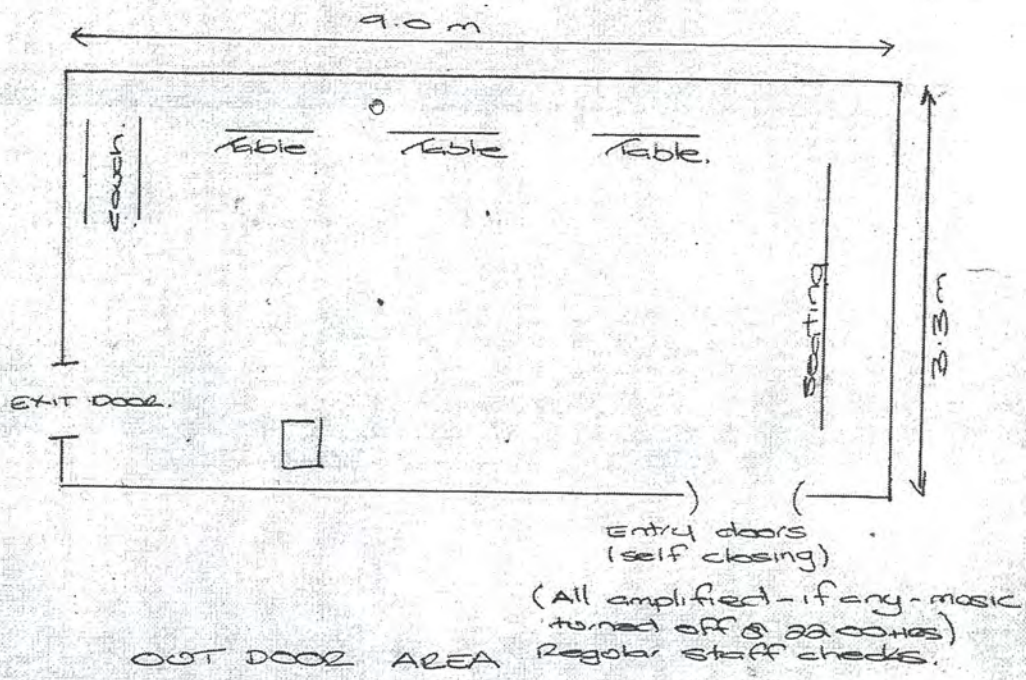

WELLINGTON CITY COUNCIL
PUBLIC HEALTH
14 JUN 2021
RECEIVED
WAKEFIELD ST., WELLINGTON