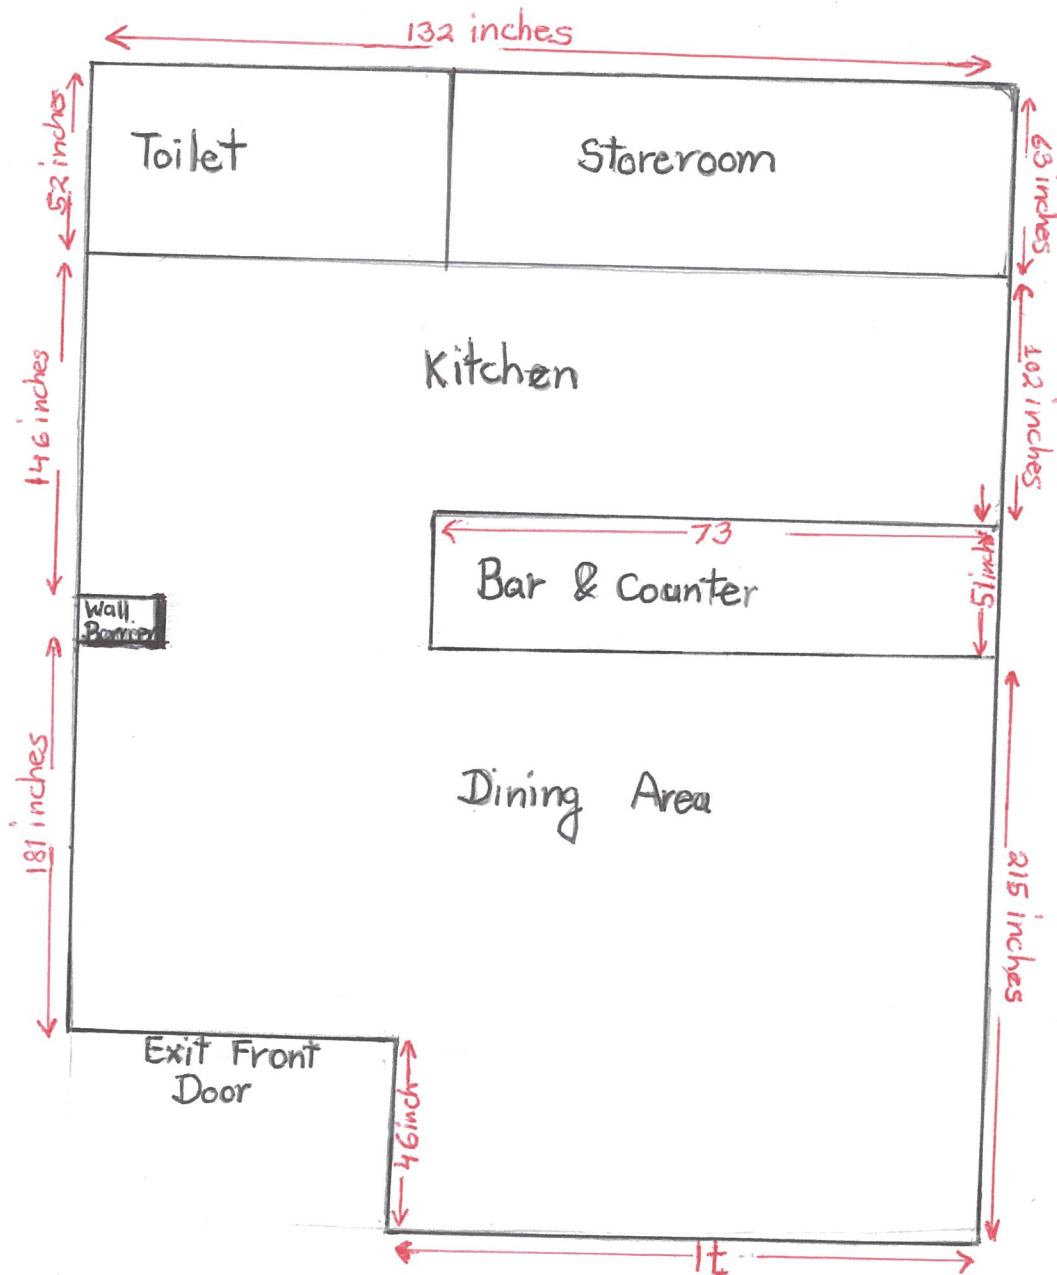

11 Piccolo floor Plan

Measurements Completed in inches

RECEIVED
Wellington City
Council
Arapaki
Service Centre

23 JUL 2021

Absolutely Positively
Wellington City Council
Me Heke Ki Pāneke