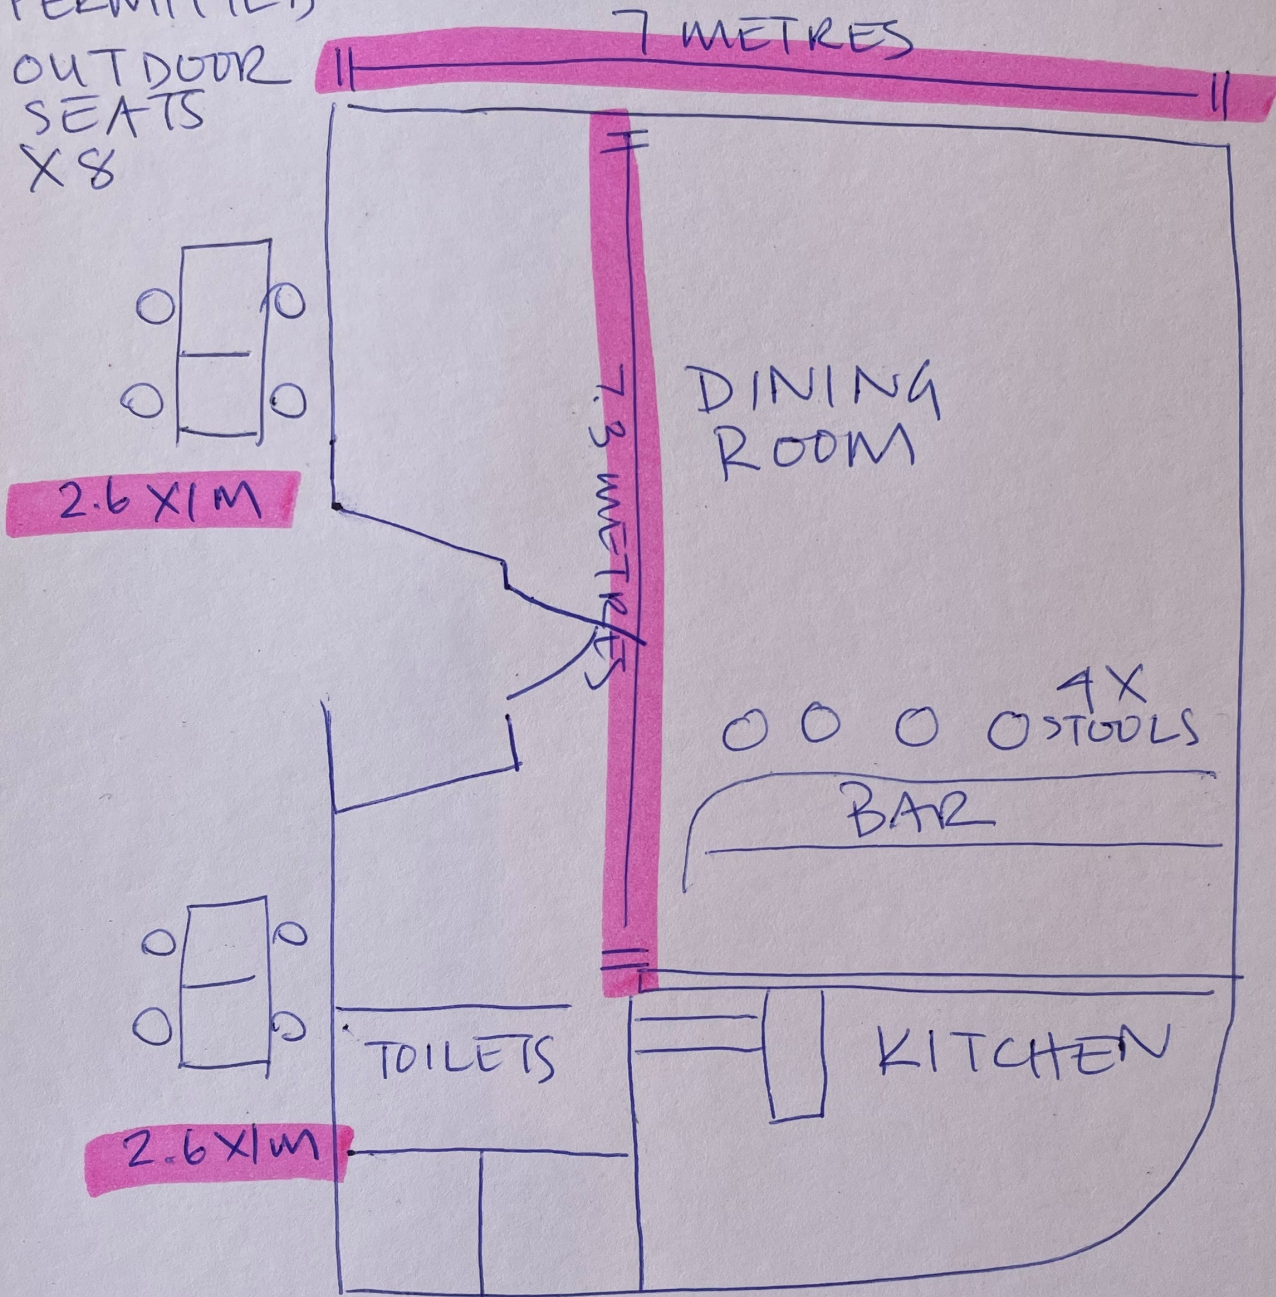

Received
Wellington City Council
17/11/2021

Received
Wellington City Council
17/11/2021

CAPITOL RESTAURANT

PERMITTED
OUTDOOR
SEATS
X 8

DISABLED TOILET
AT EMBASSY GROUND FLOOR

Received
Wellington City Council
24/11/2021