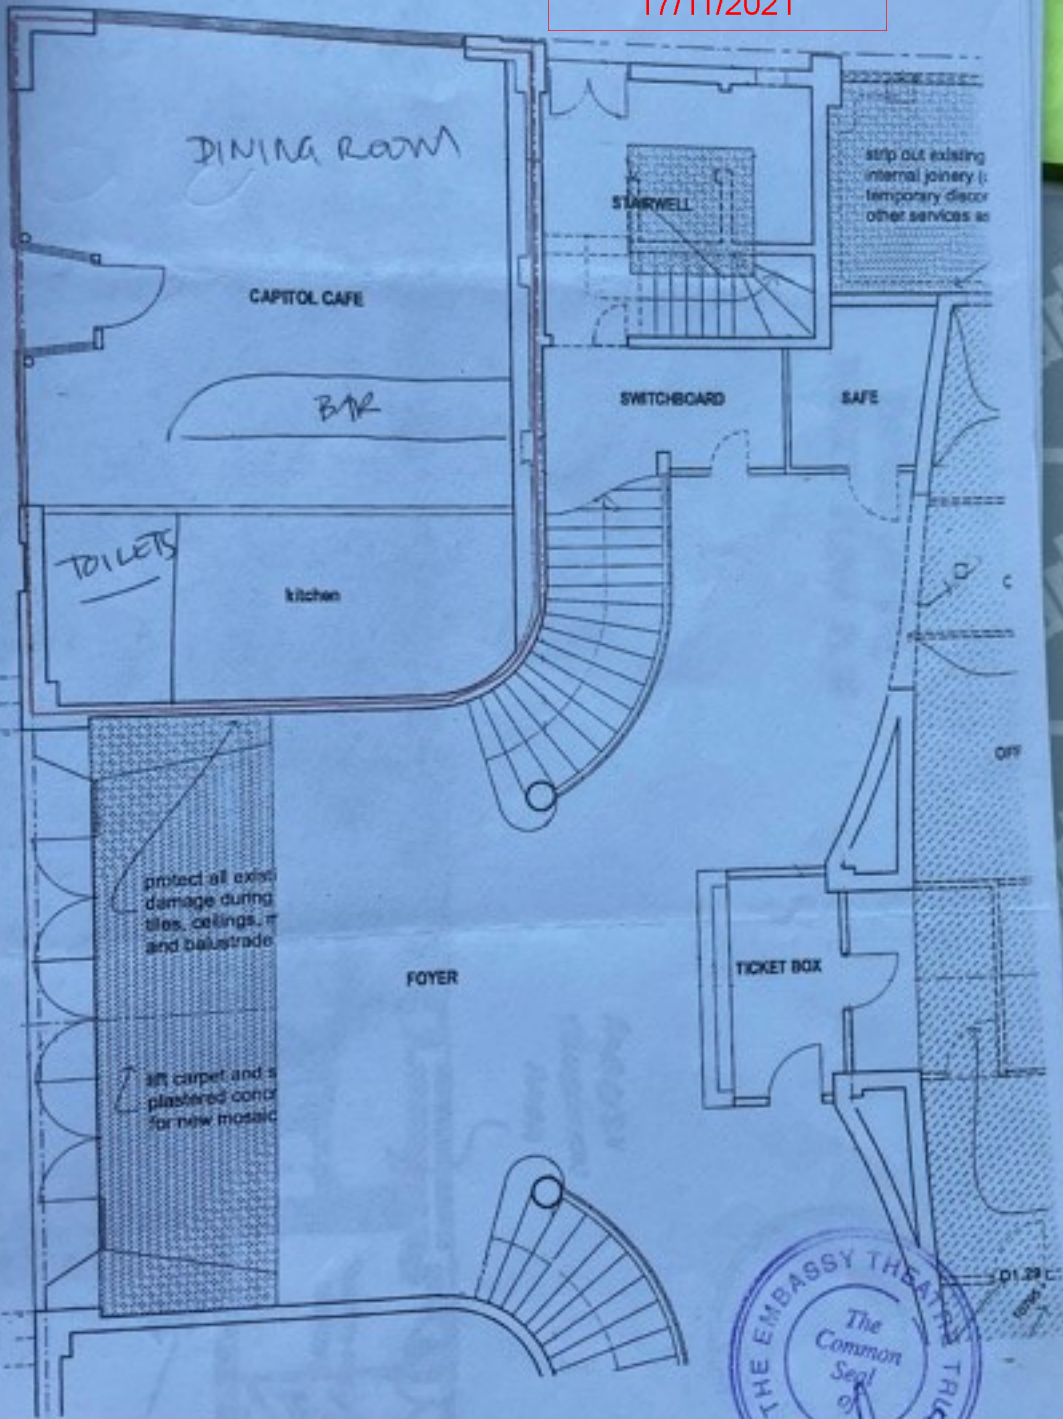

Received
Wellington City Council
17/11/2021

Received
Wellington City Council
17/11/2021

CAPITOL RESTAURANT

PERMITTED
OUTDOOR
SEATS
X 8

DISABLED TOILET
AT EMBASSY GROUND FLOOR

Received
Wellington City Council
24/11/2021