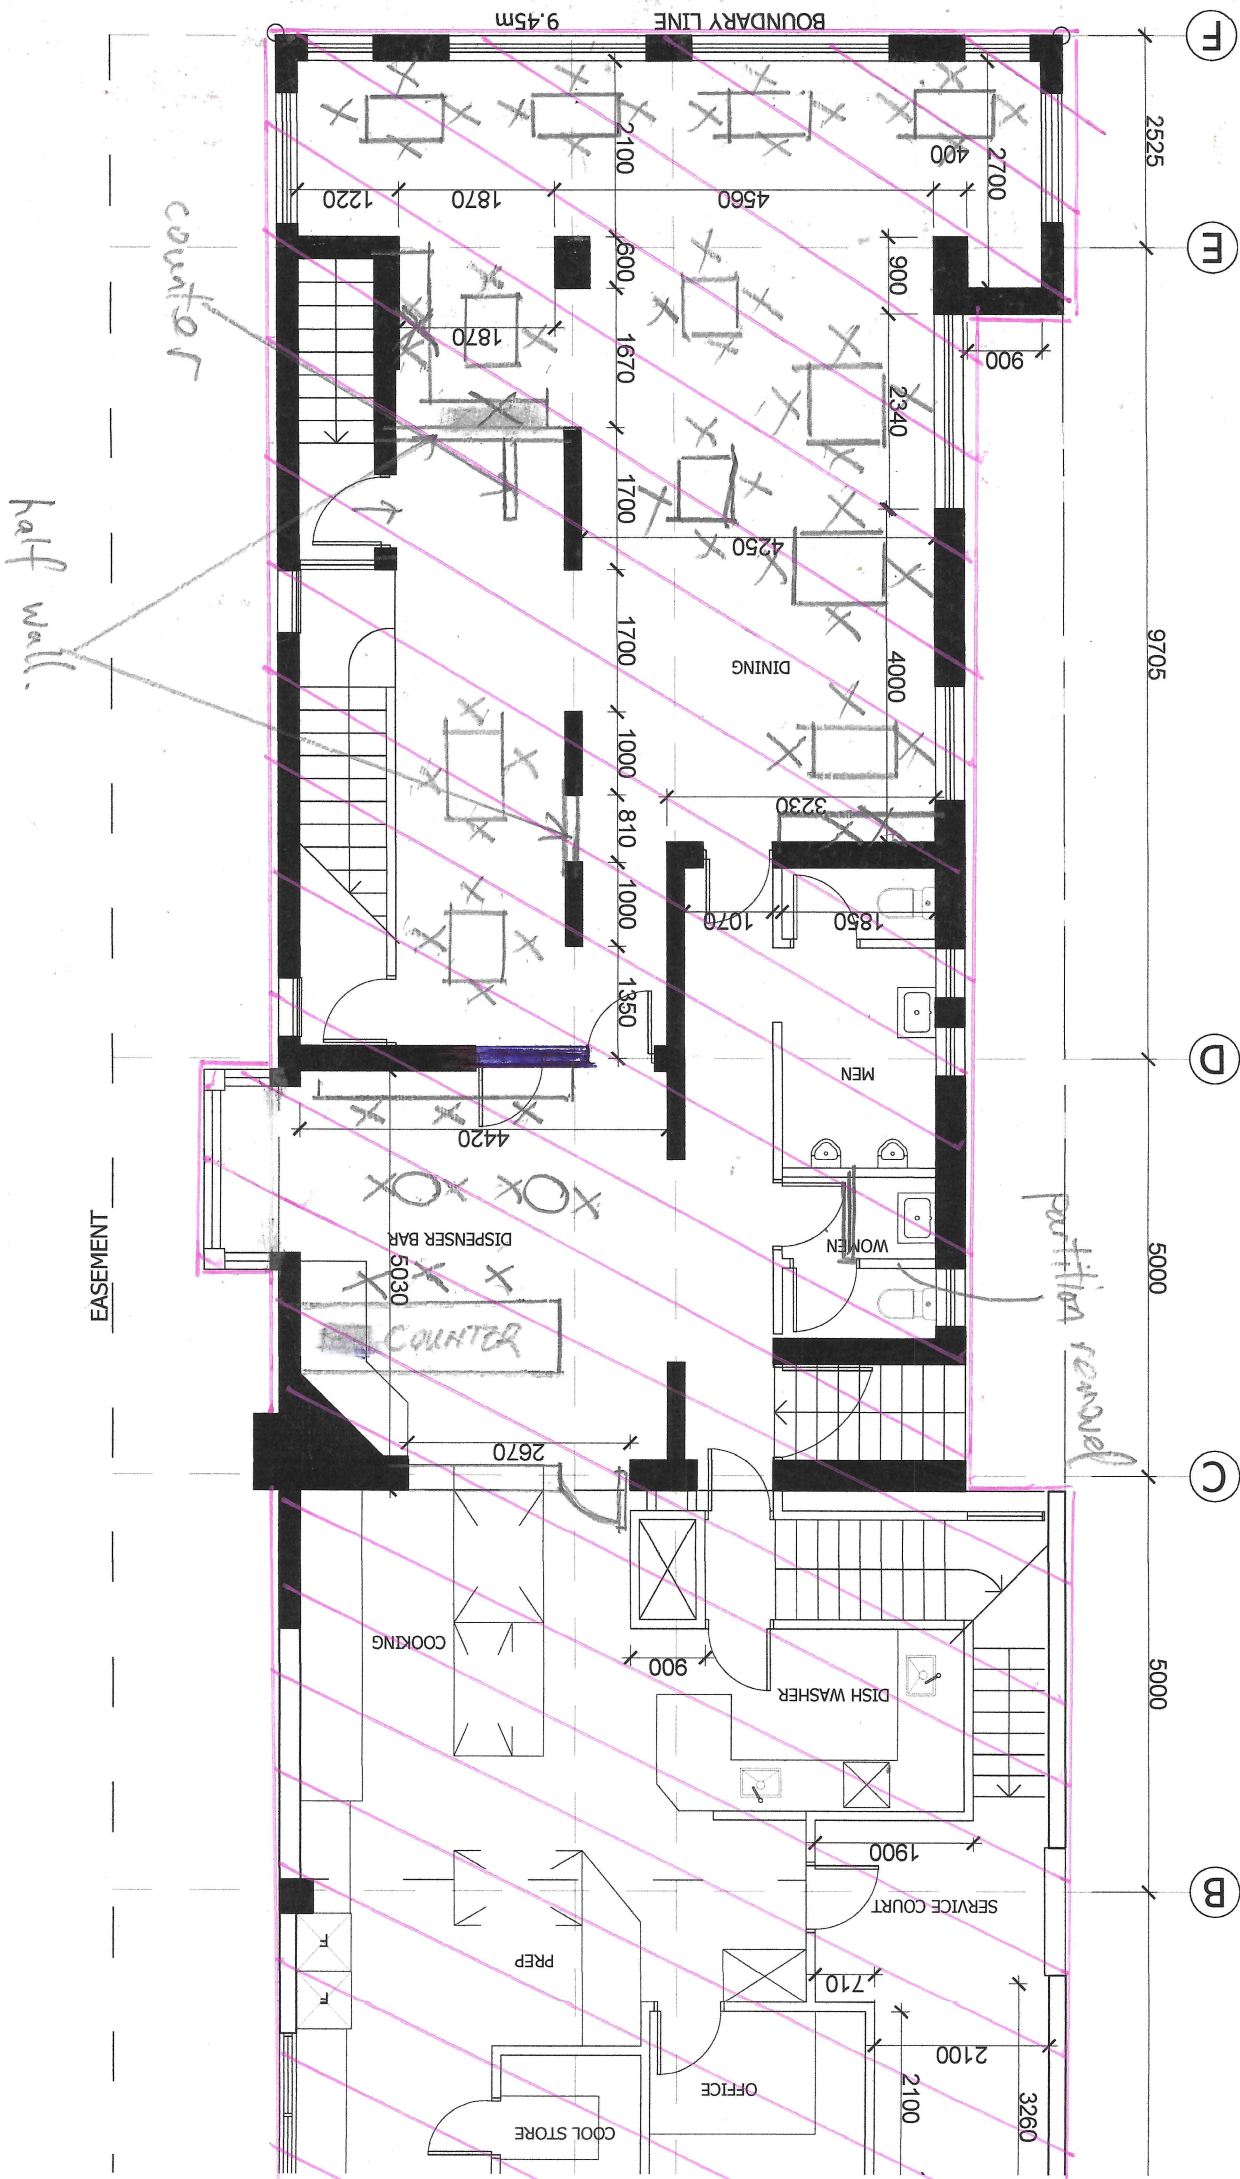

Wellington City Council  
 08 June 2021

PAF Group Ltd.  
 Licensed Area Level 1

Level 2

Ground Floor

Not in use.  
 Unlicensed Area's  
 Other Tenant's

Level 1 - 232 Oriental Parade.  
 Main Restaurant Dining Area  
 Undesignated Whole Level 1