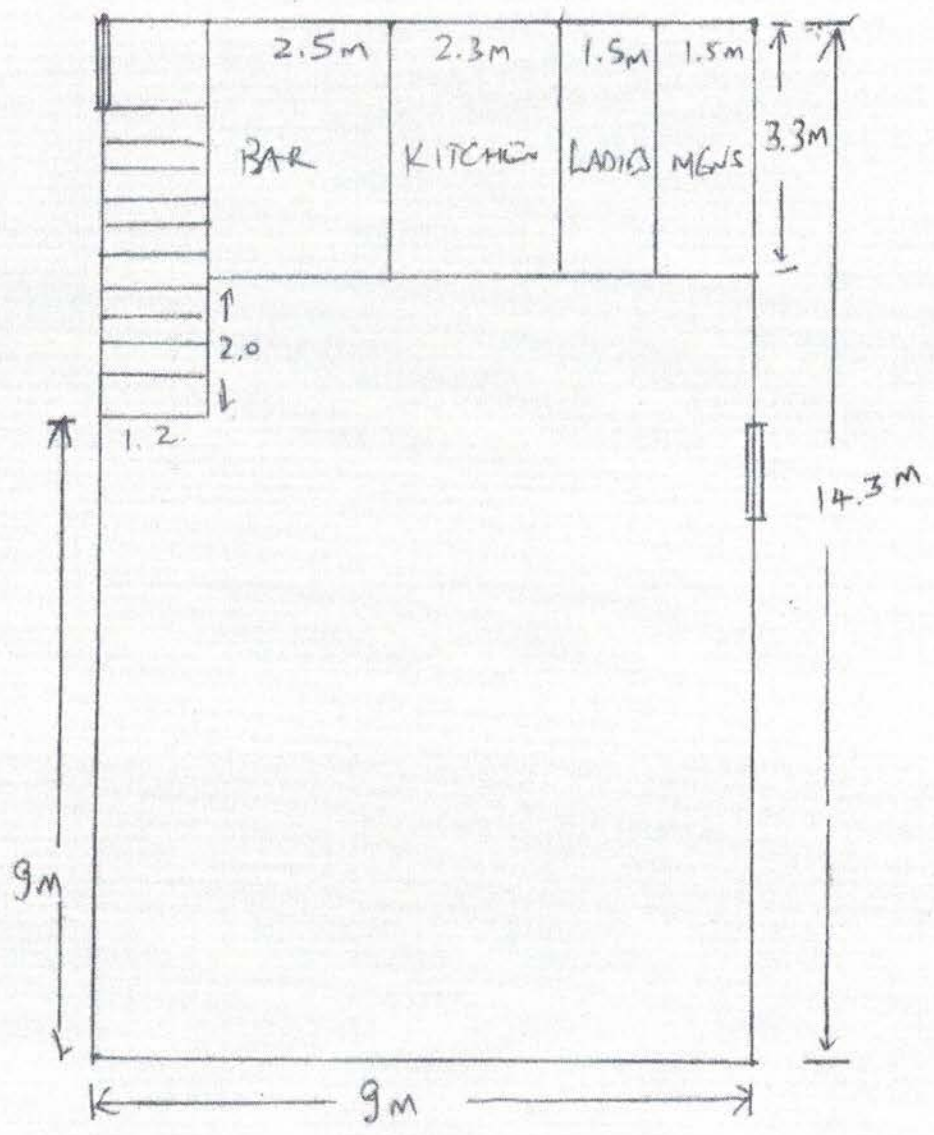

4  
1

UPPER LEVEL

WELLINGTON COLLEGIATE  
CRICKET PAVILION - ANDERSON PARK

SCALE 1:100