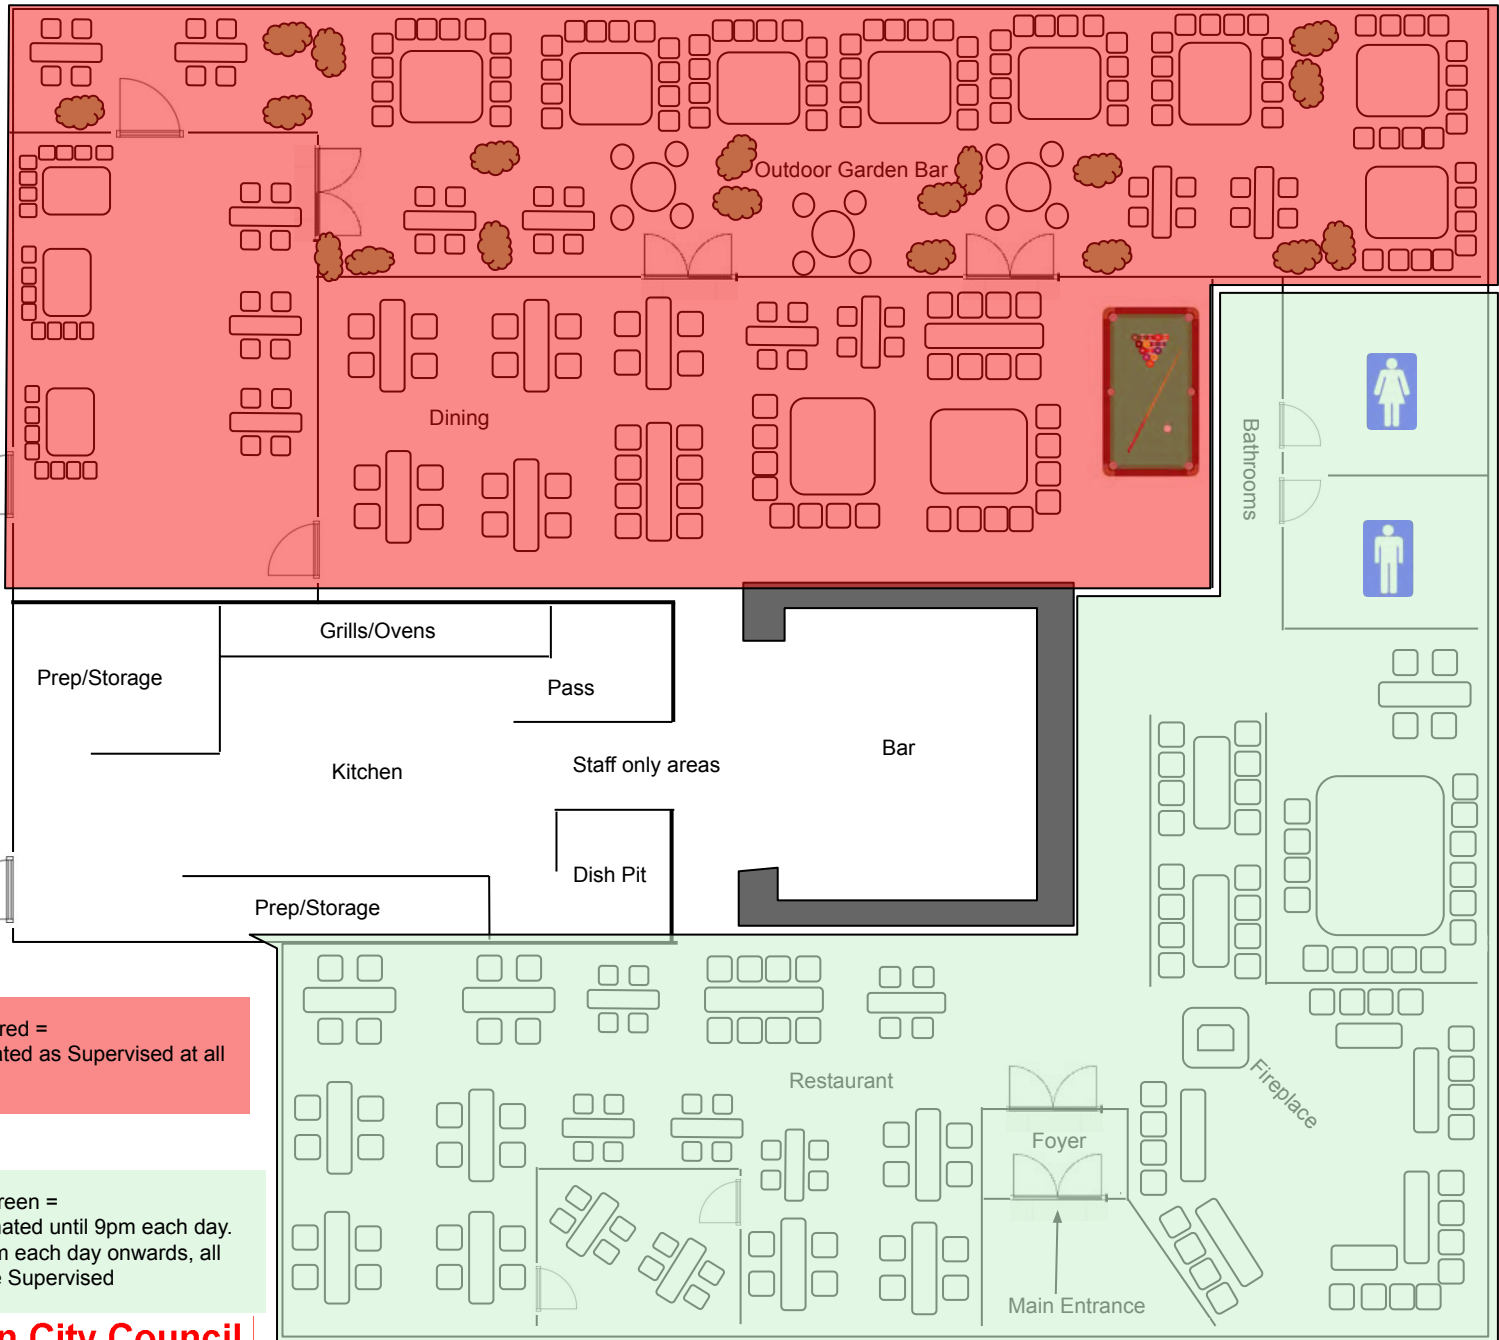

Kāpura
39 Abel Smith Street
Te Aro
Wellington
1:100

Kelvin Grove
Fire Exit
Fire Exit

Area in red =
Designated as Supervised at all
times

Area in green =
Undesignated until 9pm each day.
From 9pm each day onwards, all
areas are Supervised