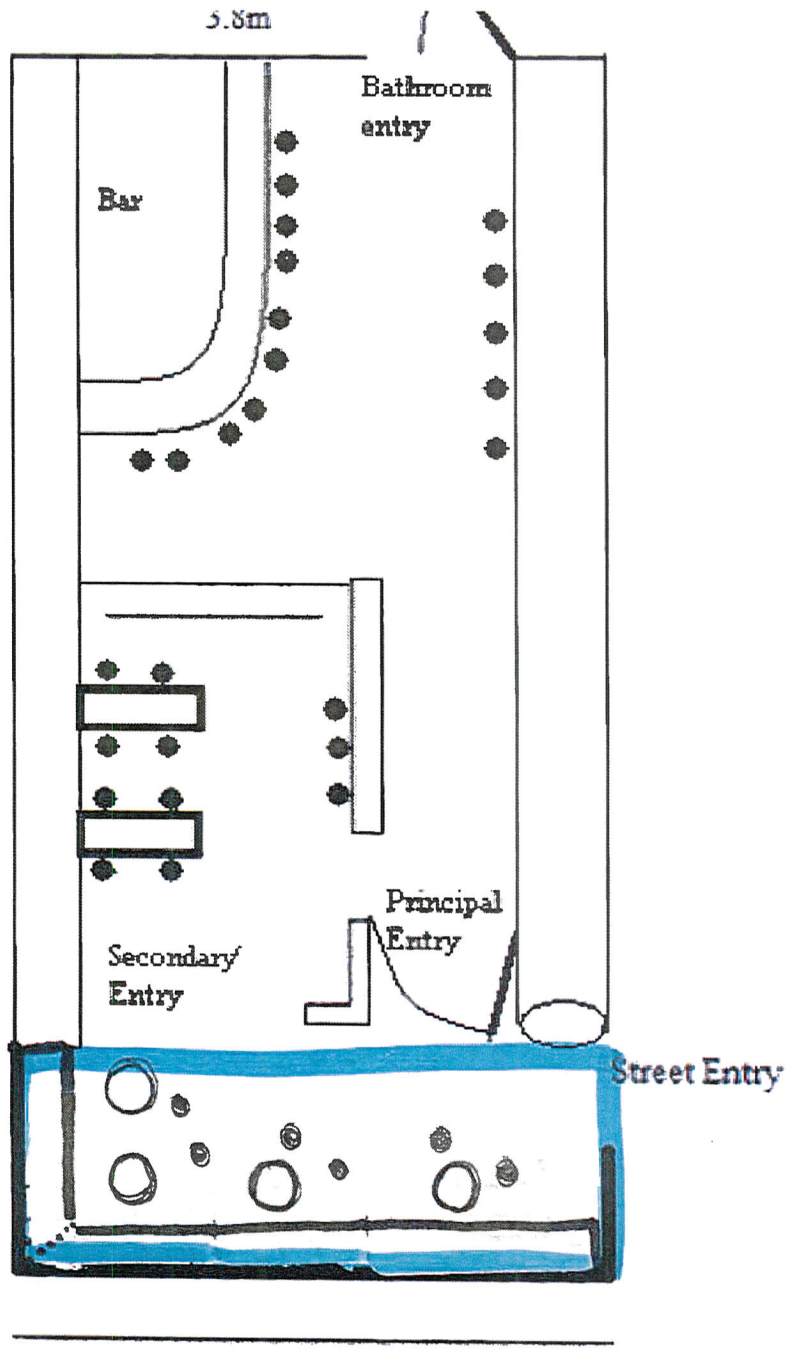

El Horno 32 Cambridge Place

12m

1.8m

5.8m

5m

Wellington City Council
28 June 2021

Whole premise supervised.

■ outdoor area
with both seating
tables & chairs