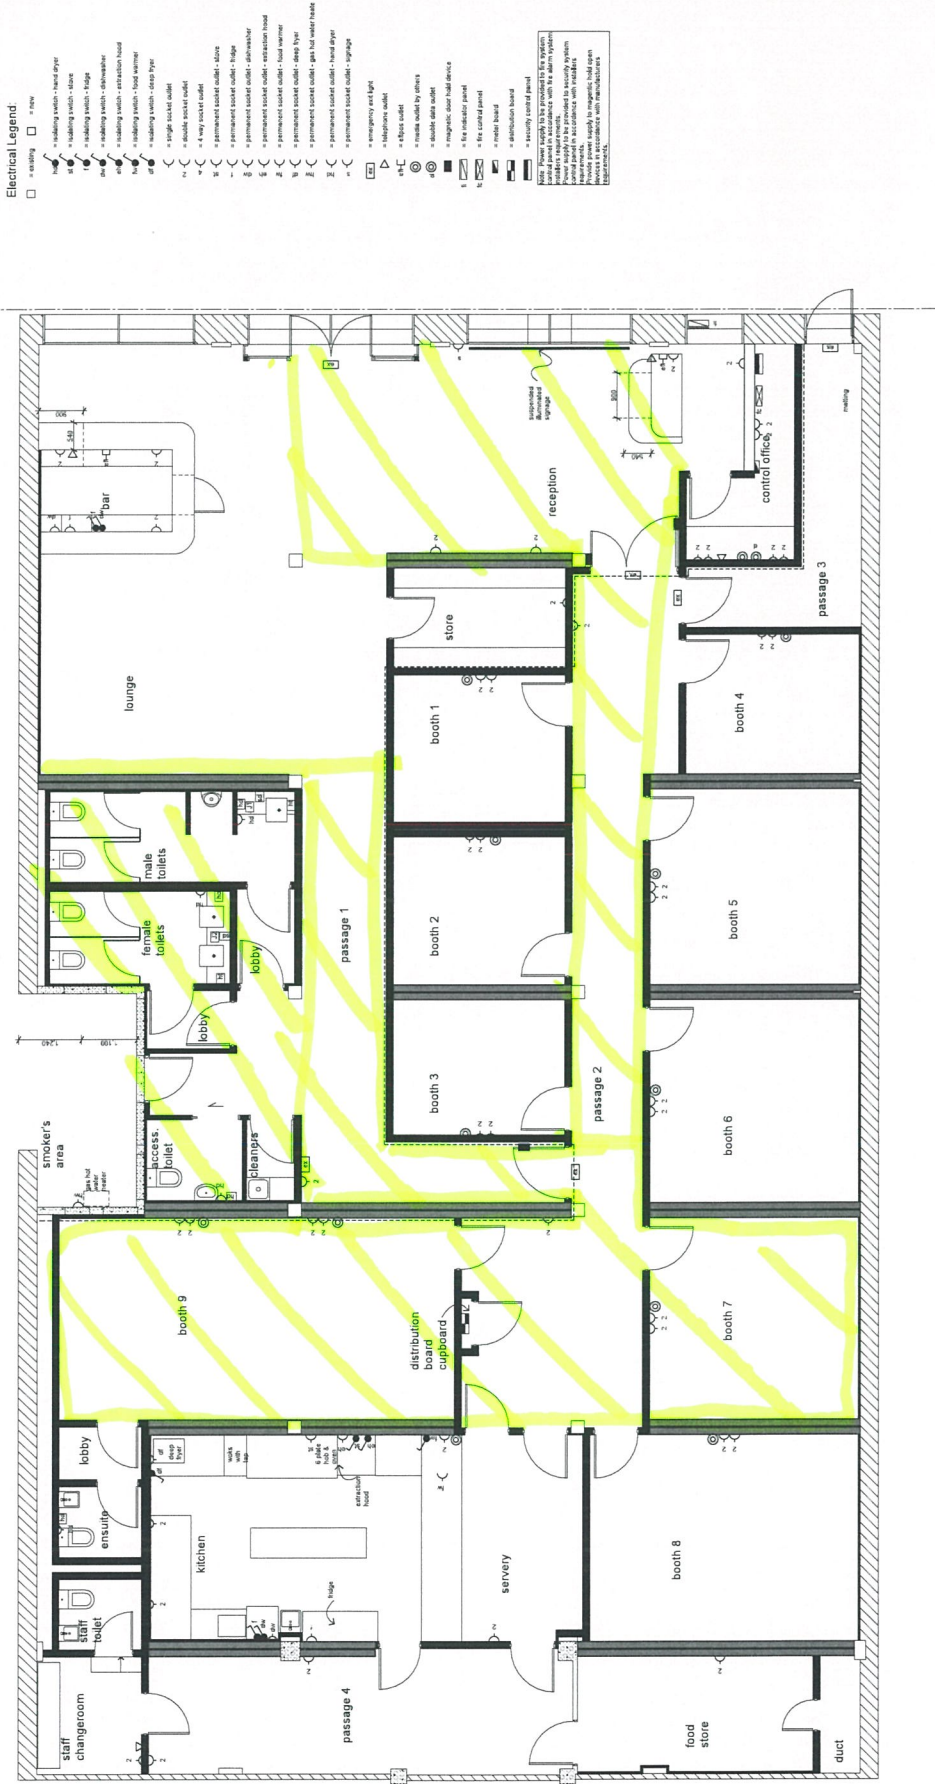

Monday - Sunday 11am - 6pm
Unsupervised.

1 Electrical Plan