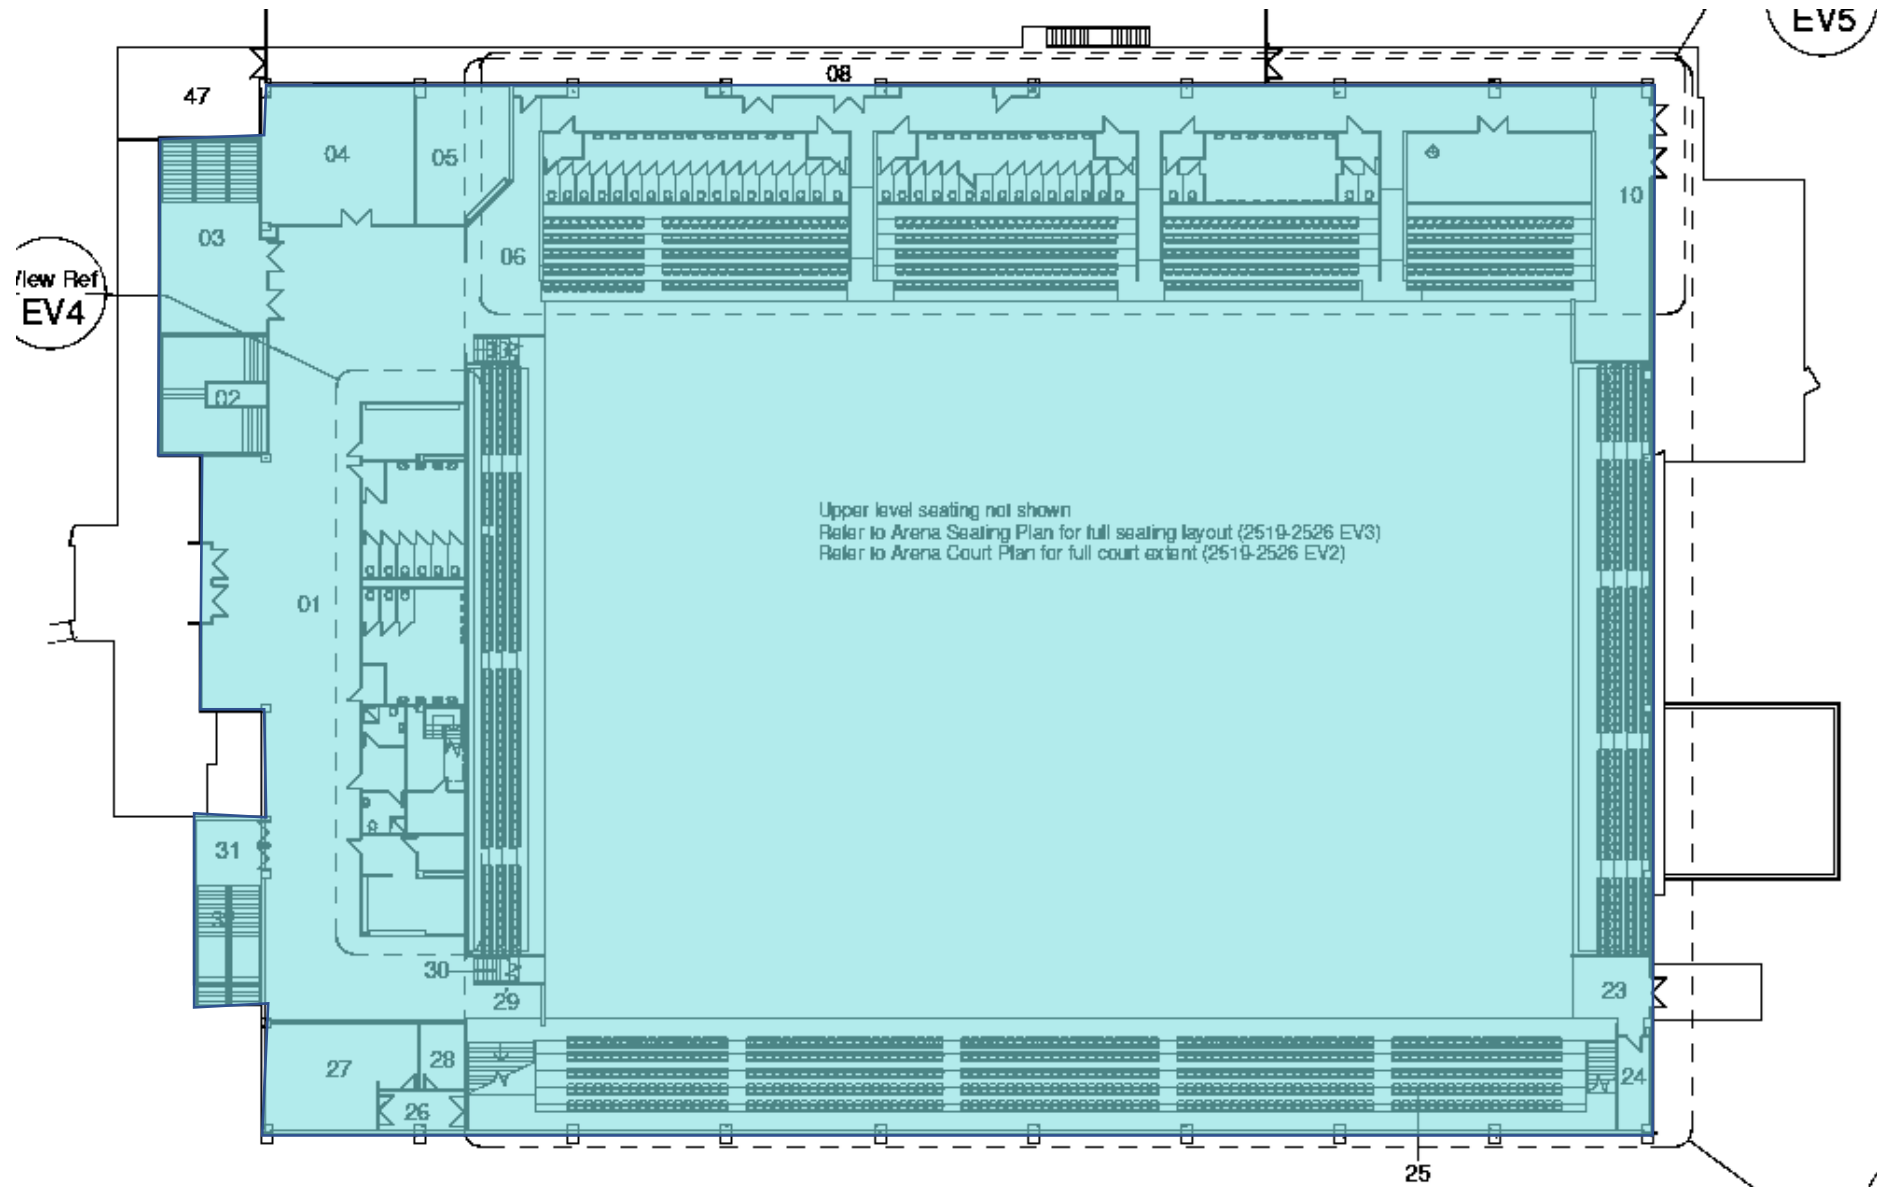

TSB - Ground floor

TSB - First floor

Shed 6 – Ground floor

Wellington City Council
15 November 2021