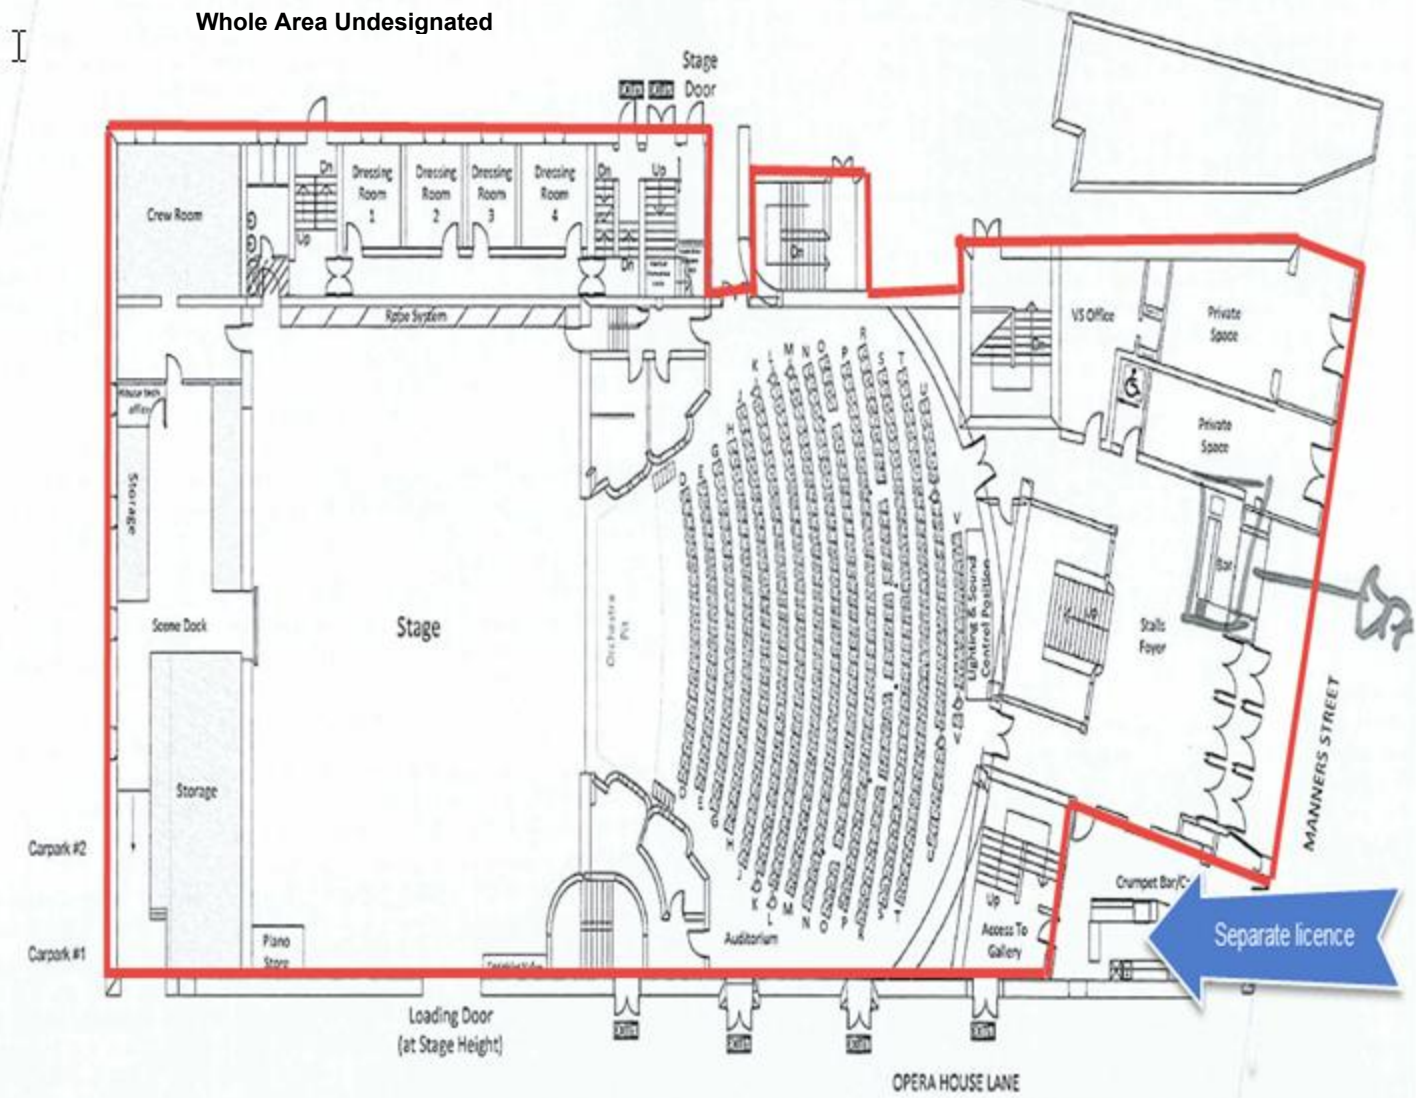

Opera House Ground Floor

Double click here & type your function details

Wellington City Council
15 November 2021

Whole Area Undesignated

Opera House Level One (Dress Circle, Foyer & Balcony Suite)

Double click here & type your function details