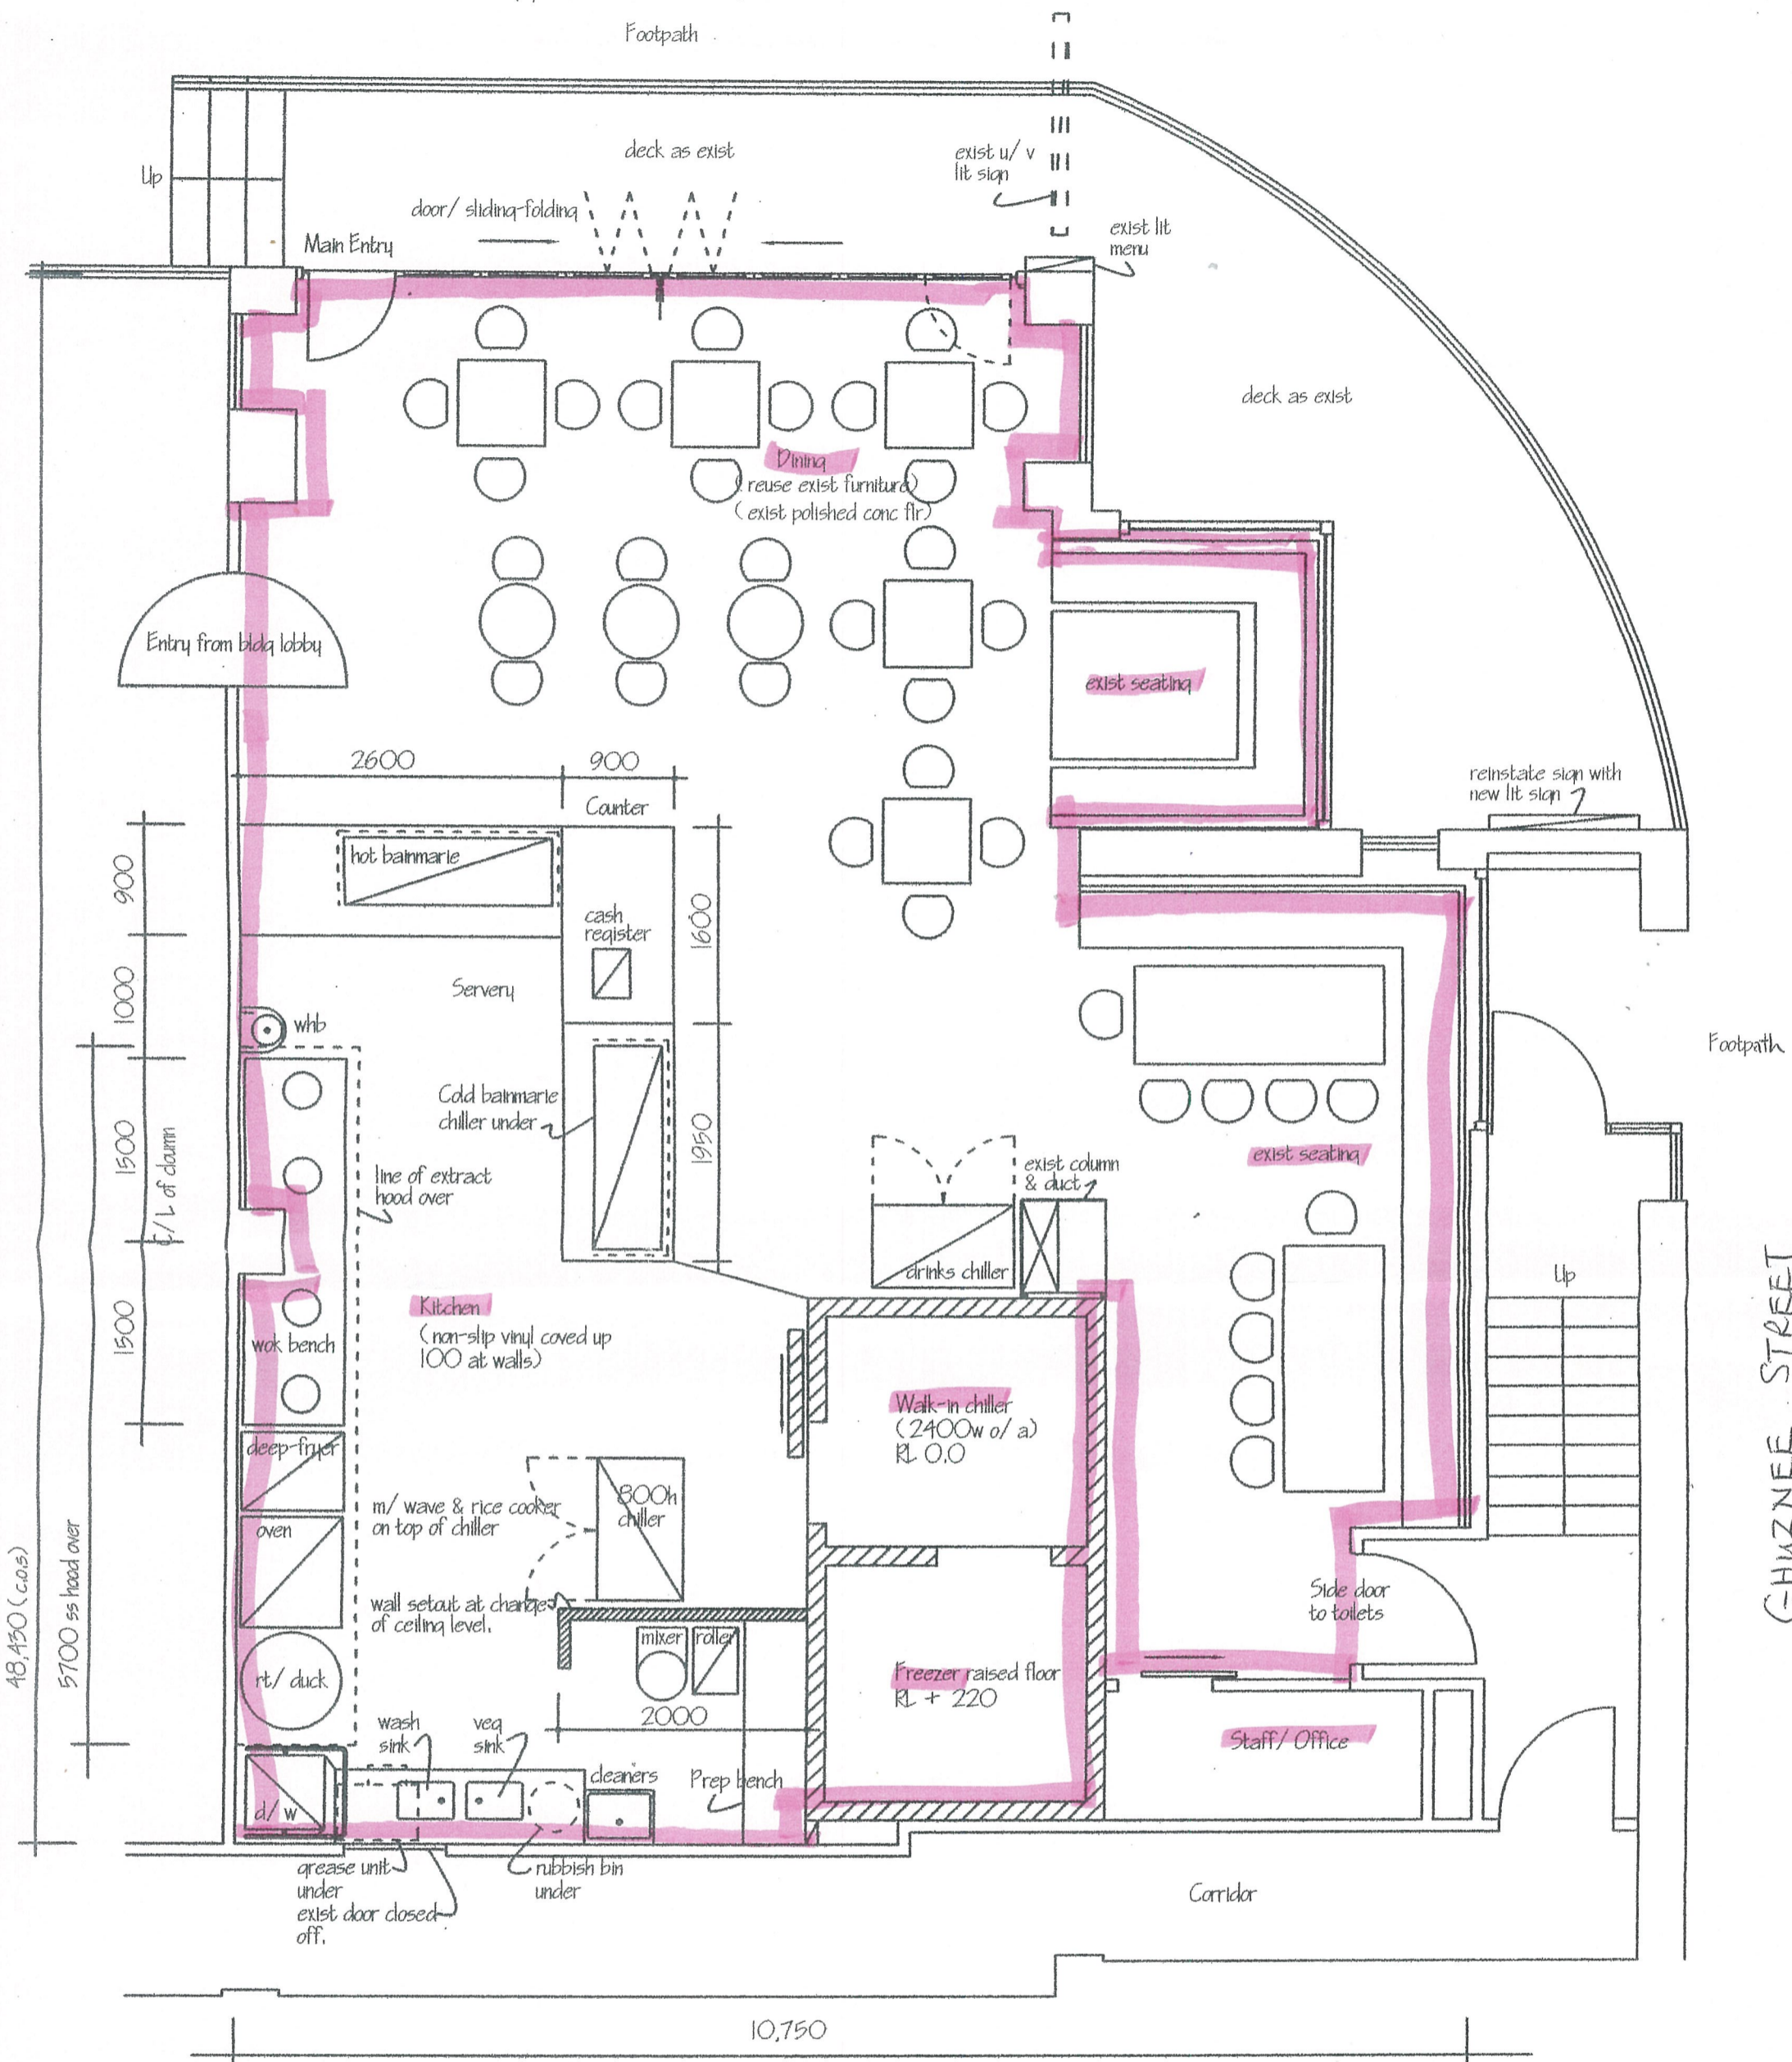

WILLIS STREET

Footpath

Proposed Nudel Restaurant for Yixiong Lan
Ground Flr, 219 Willis St, Wellington

Scale 1:50

Proposed Plan
30/11/2015

Wellington City Council
1 November 2021