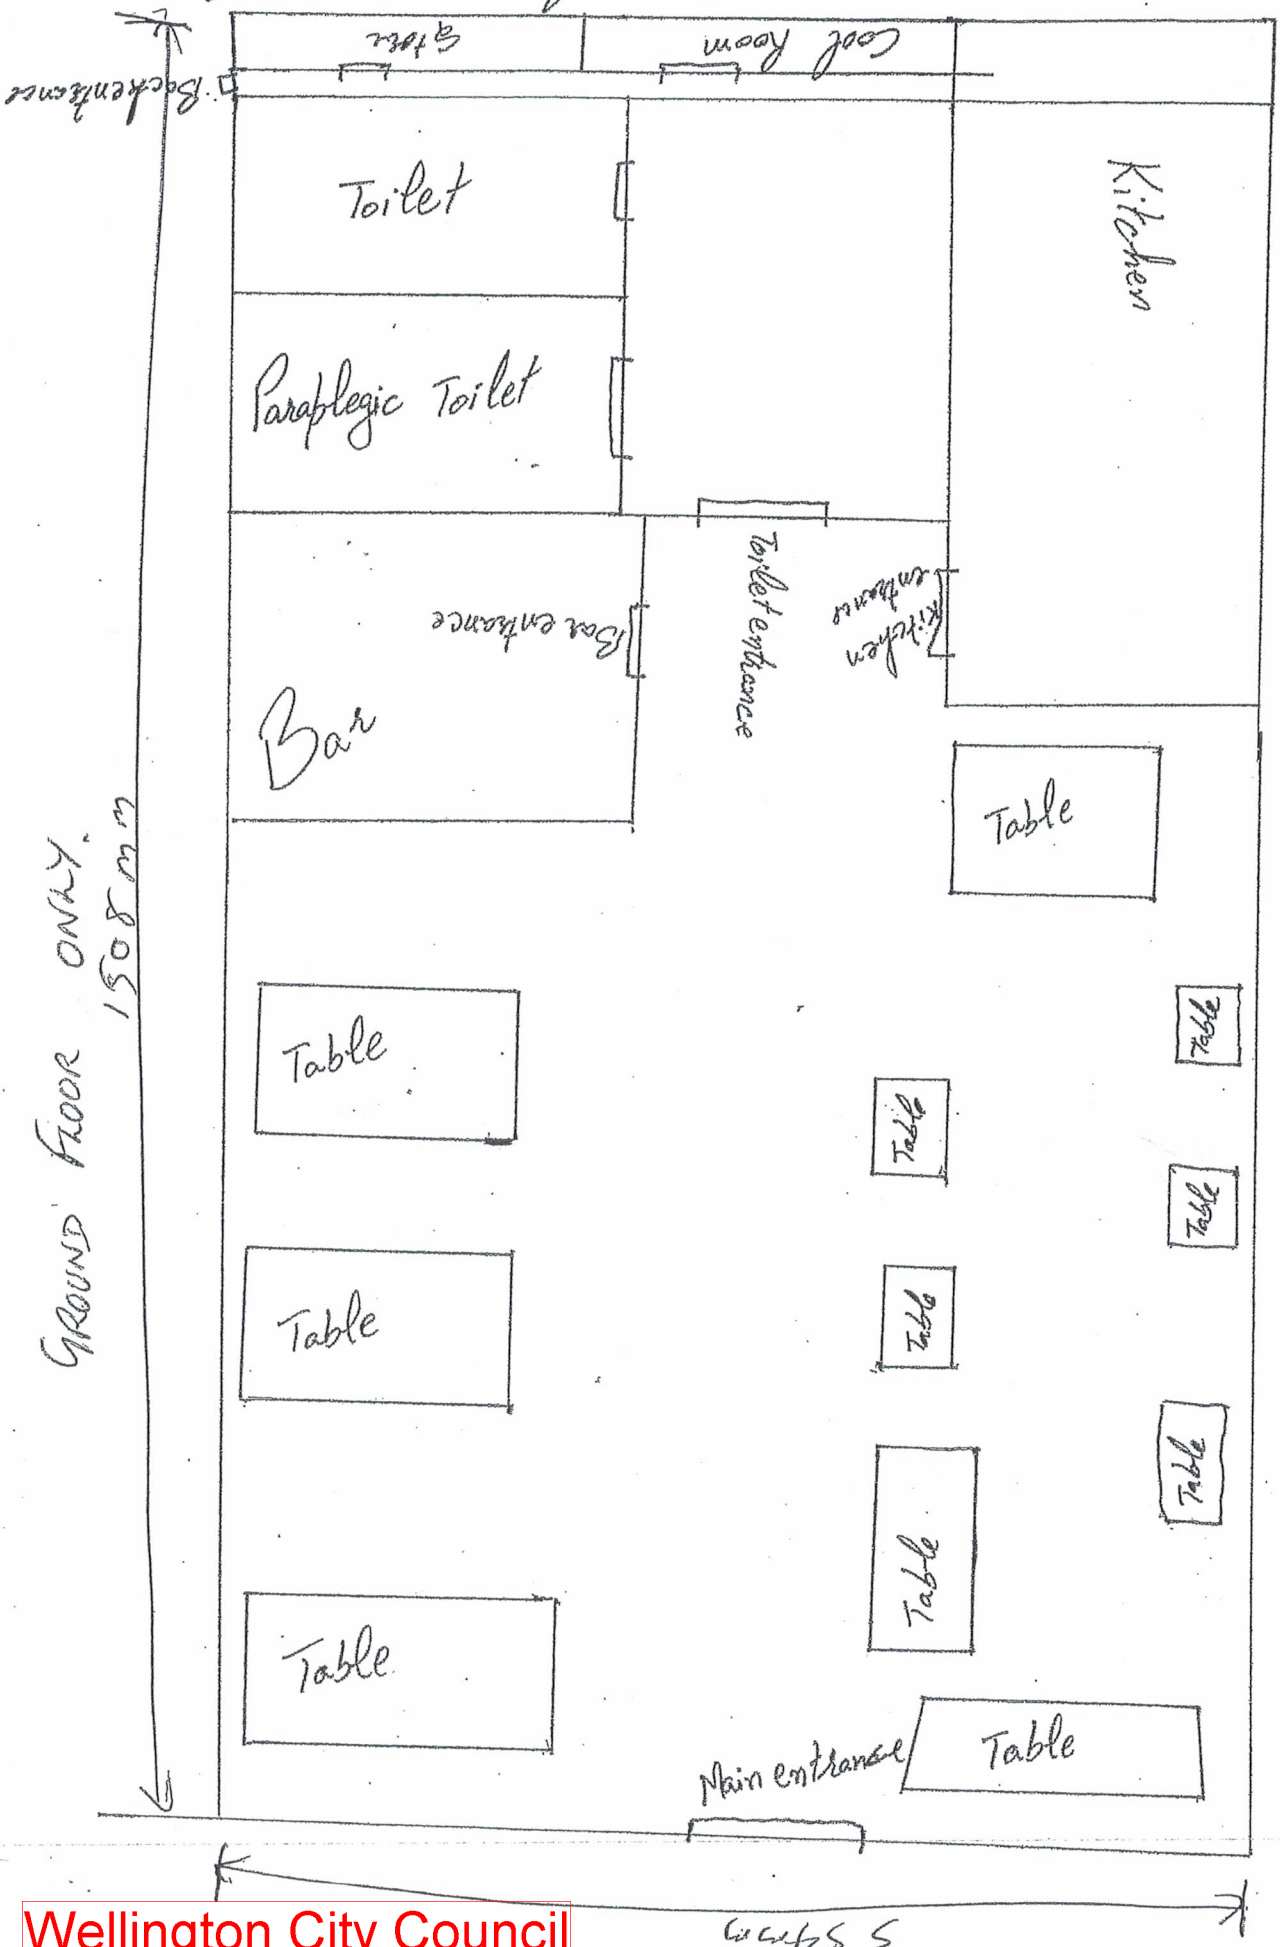

Interior Plan of Cumyleaf Indian Restaurant

Address : 128, Johnsonville Road, Johnsonville

Wellington City Council
31 October 2021