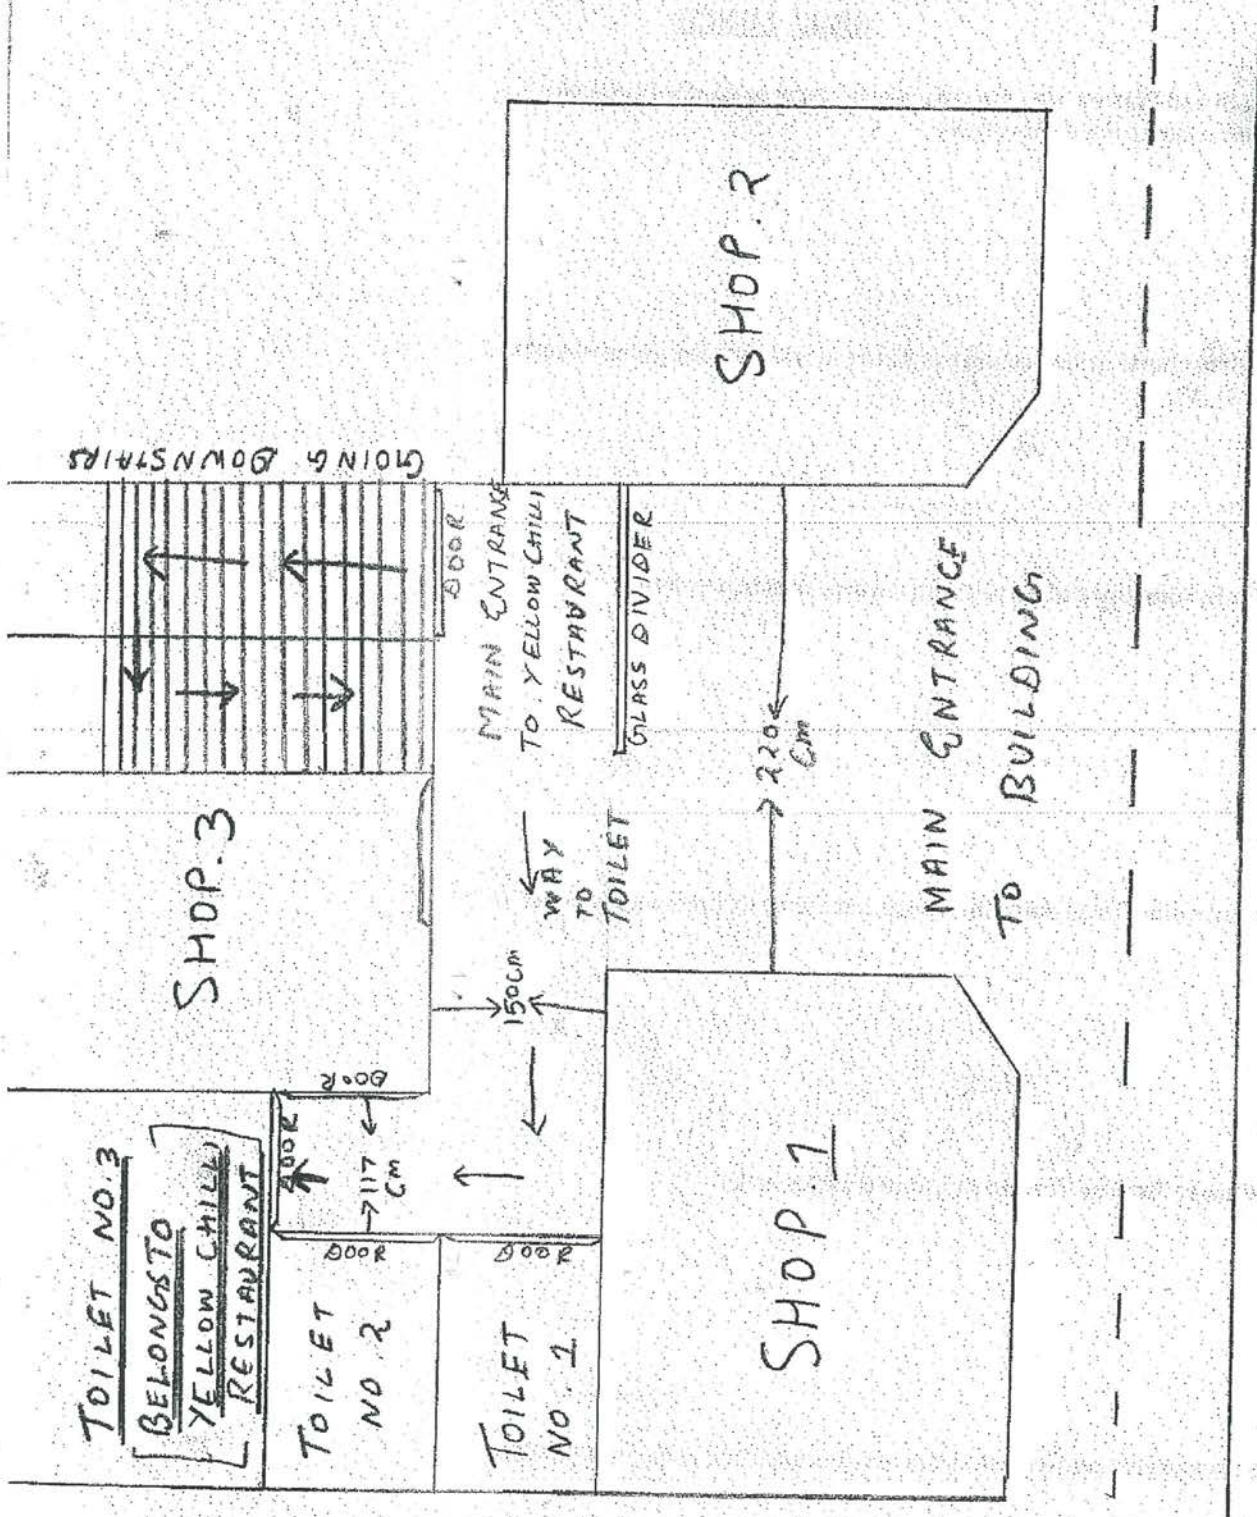

Store (food only)

Beverages display cabinet
Lockable cabinet

Storage
Fridge

Bar Manager

ettes

Sink

Restricted Area

Front Counter/desk

RECEIVED
Wellington City Council
Arapaki Service Centre

21 SEP 2021

height
2.5m

Absolutely Positively
Wellington City Council
Me Heke Ki Pūnaha

Sofa
for people waiting
for takeaway

Kitchen

Sink
Washer

Entrance at
top (road level)

Entrance
to dining

downstairs

5.24m

9.3m

6.4m

GROUND LEVEL FLOOR PLAN

92 Upland Road, KELBURN

RECEIVED
Wellington City
Council
Arapaki
Service Centre