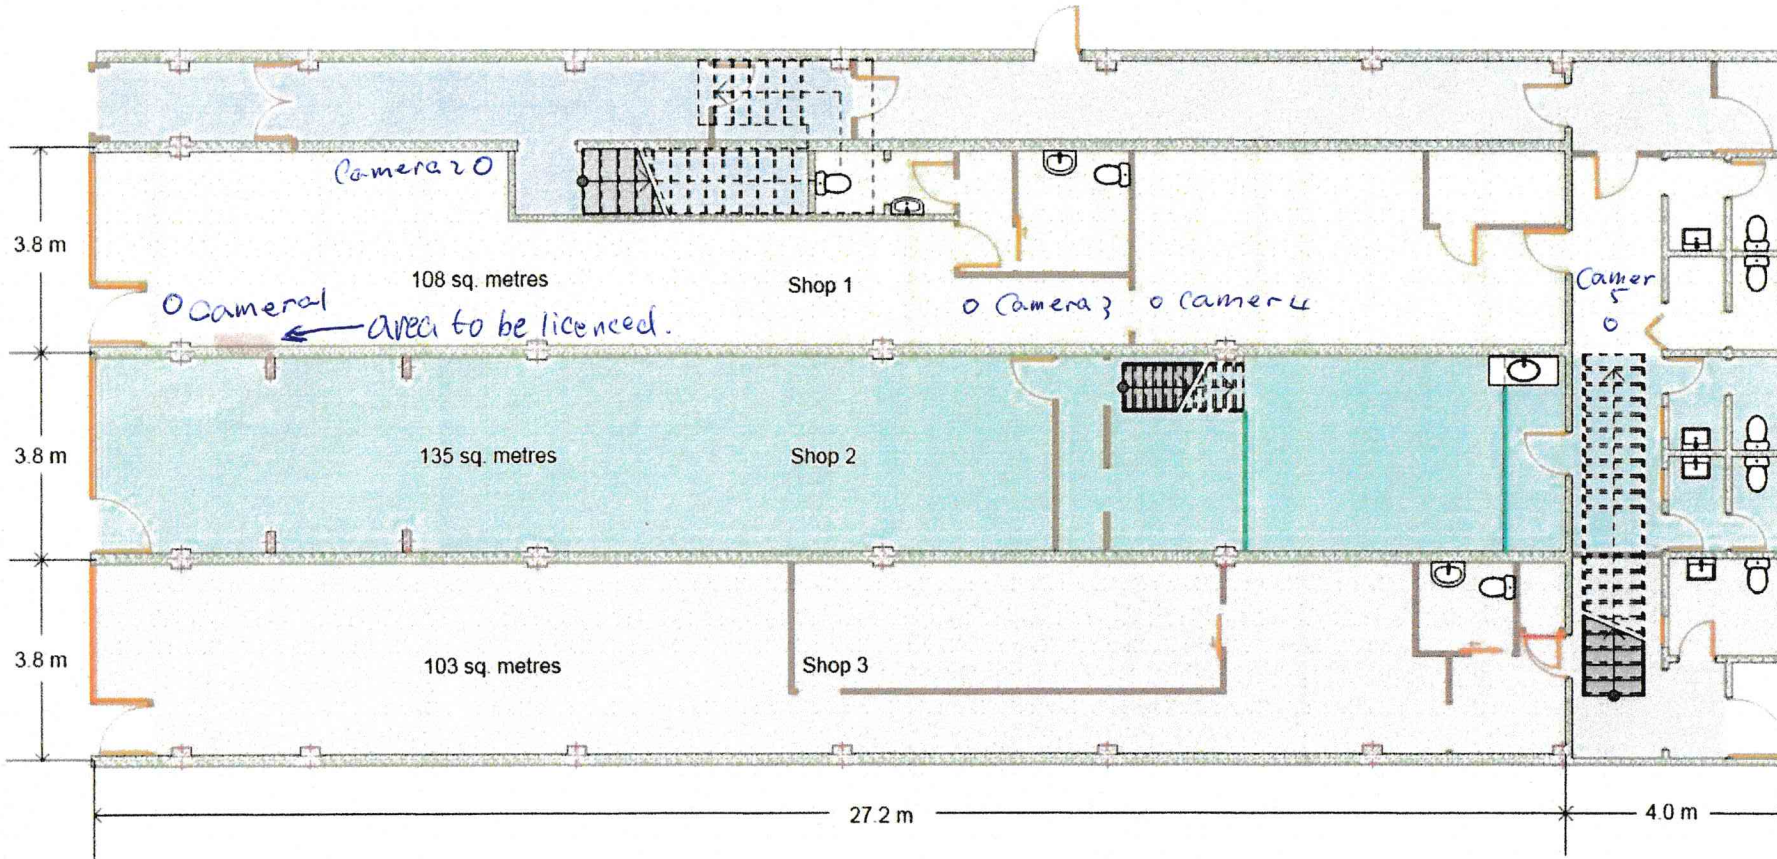

171 - 173 Cuba Street  
Te Aro  
Lower Floor

Measurement is through the centre of walls and columns

**Wellington City Council**  
**15 July 2021**