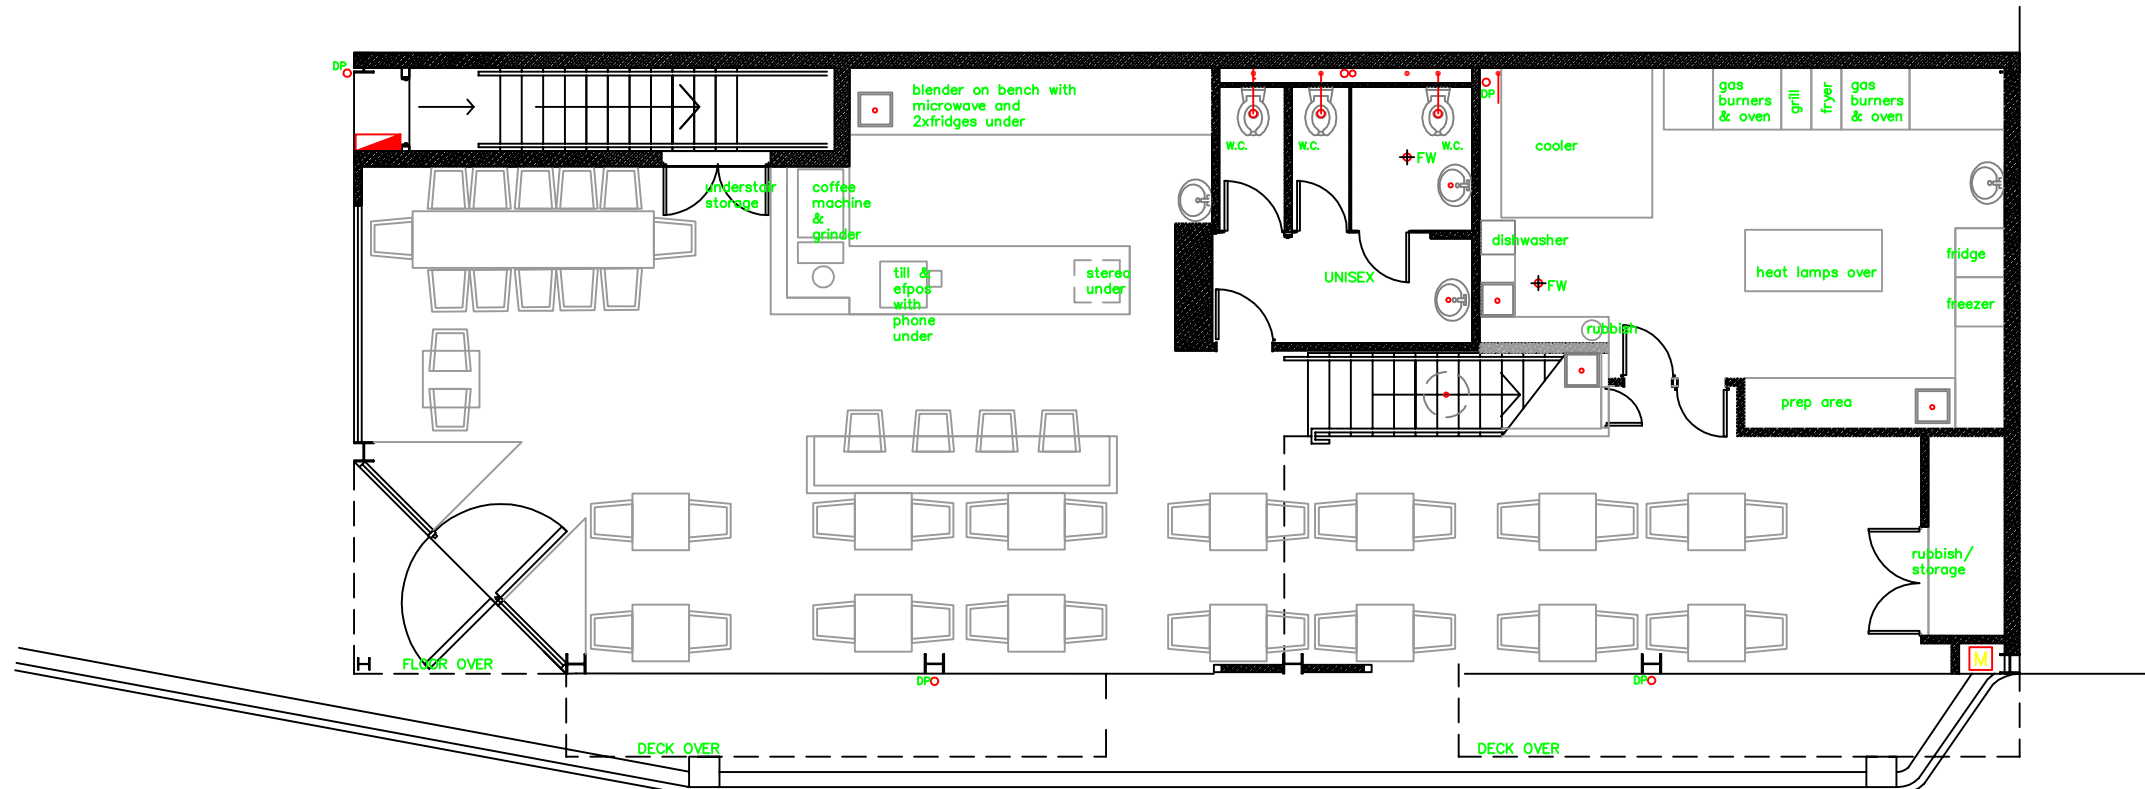

Wellington City Council  
13 May 2021

proposed upper floor plan  
1:100

proposed ground floor plan  
1:100

job  
ebor street  
wellington  
2004/111/ac001  
drawing  
plans  
date  
february 2004  
sheet  
**a 01**