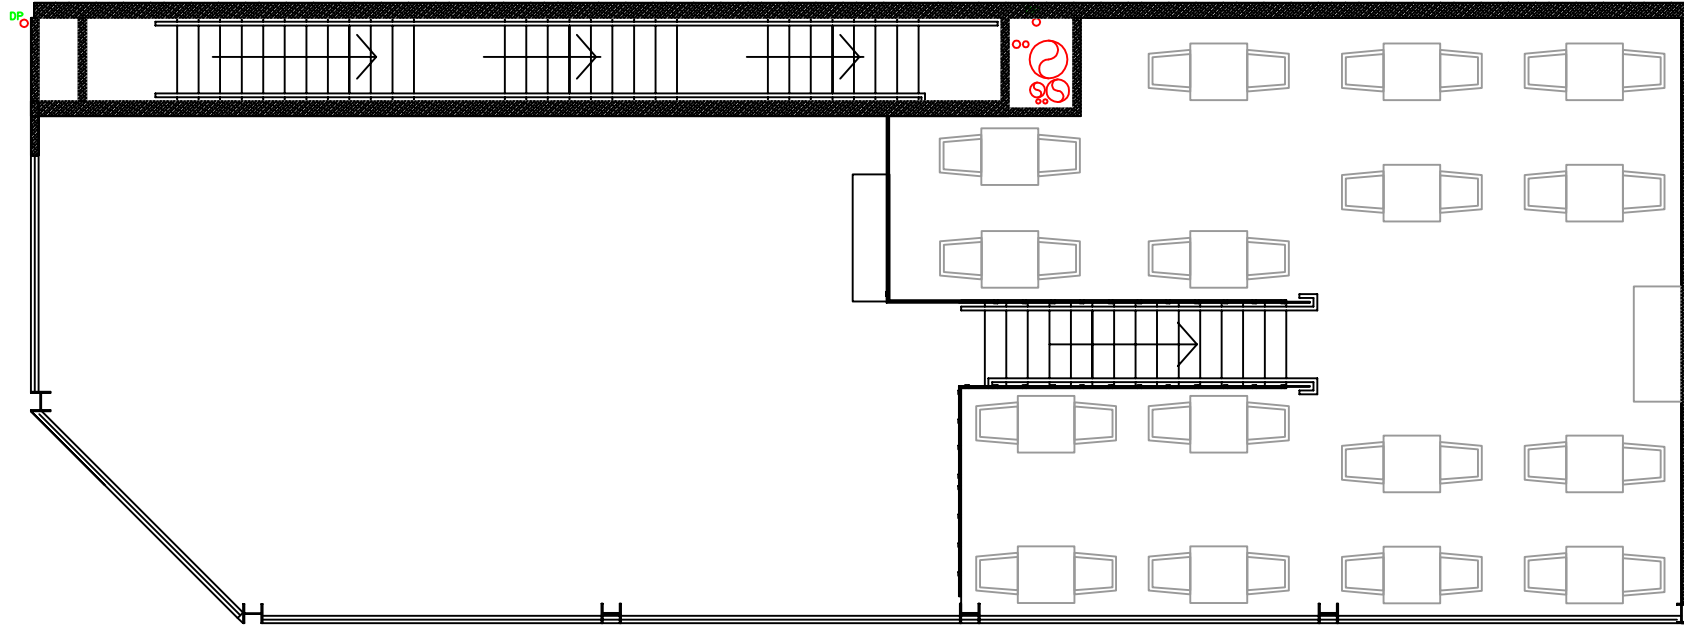

Wellington City Council  
13 May 2021

proposed upper floor plan  
1:100

proposed ground floor plan  
1:100

job  
ebor street  
wellington  
2004/111/ac001  
drawing  
plans  
date  
february 2004  
sheet  
**a 01**