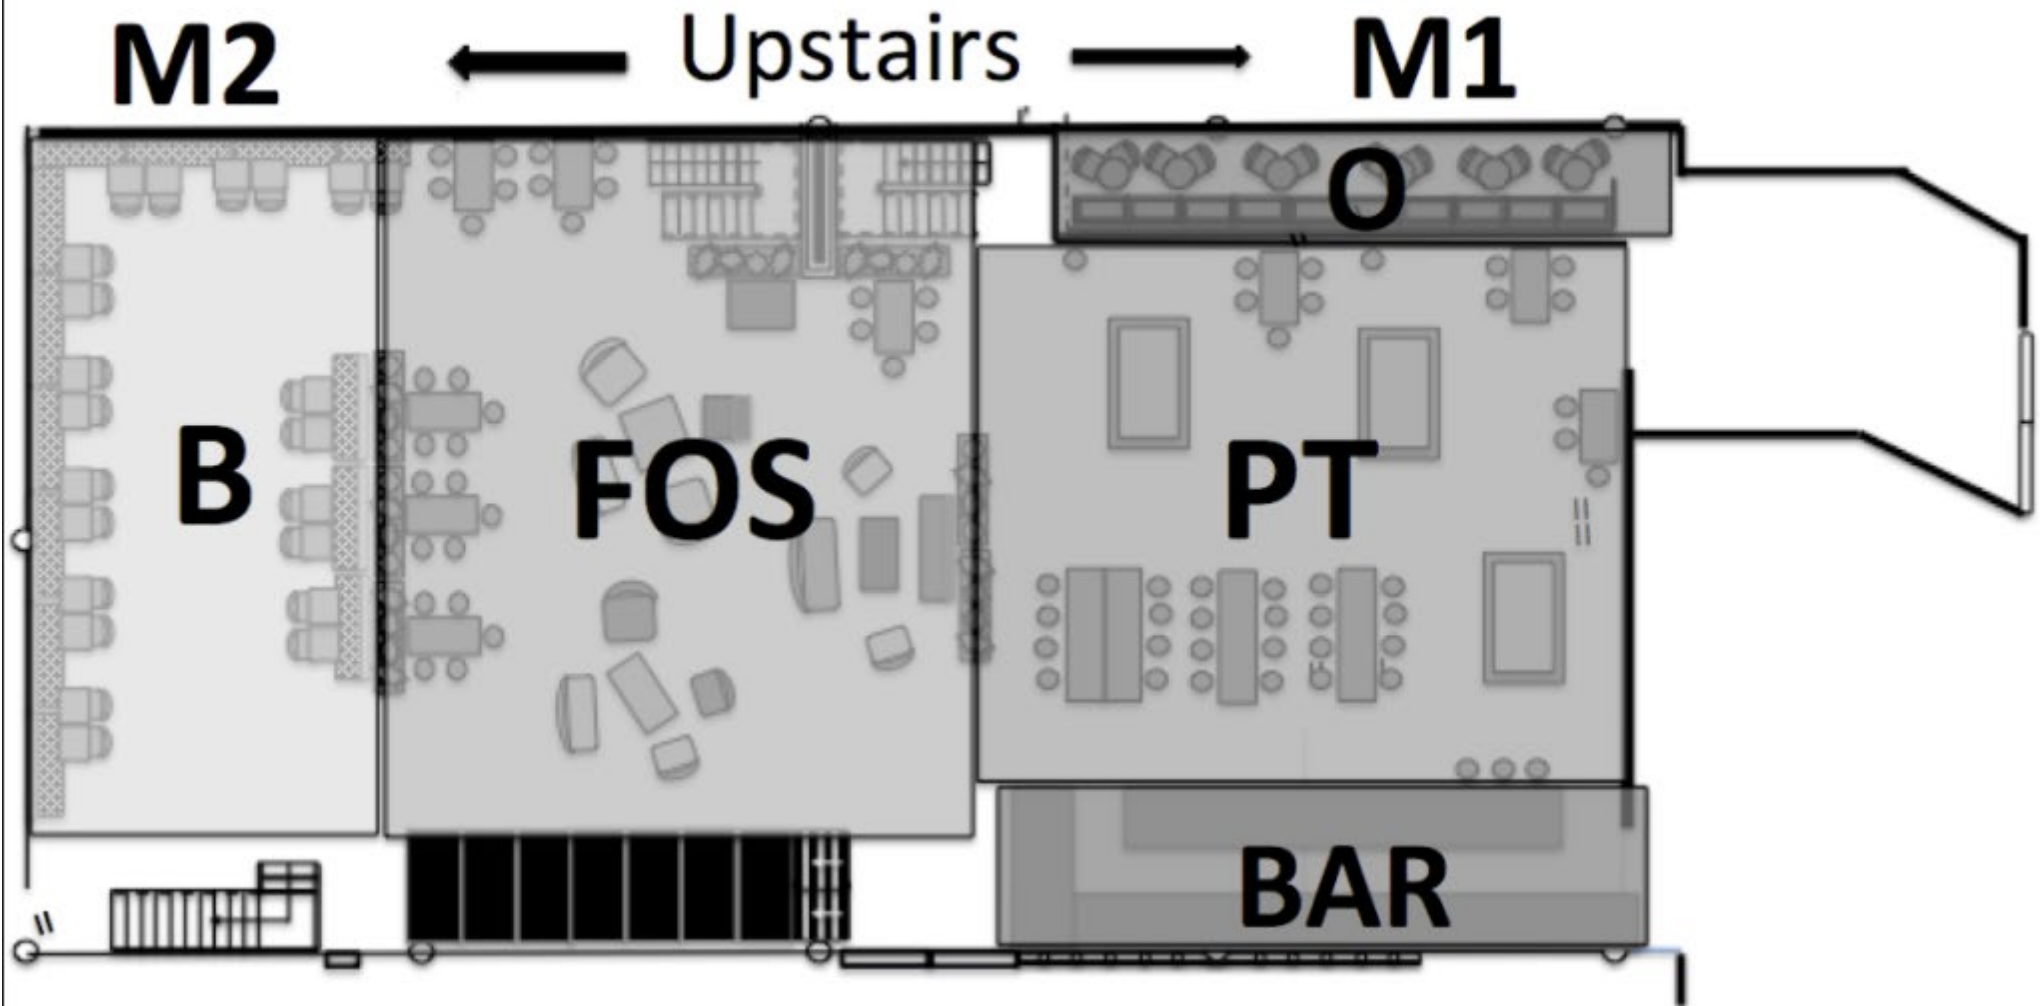

Room Layout

Wellington City Council
24 June 2021

The Hunter Lounge Areas 2018

Map for training, licensing and set up purpose only, not to scale

Wellington City Council
24 June 2021

The Hunter Lounge 307
 Principle entrance A
 Kitchen 307F
 Toiles 352.353
 Outside Area 393

Wellington City Council
24 June 2021

Level 3
 Student Union Building
 Kelburn Campus

H			
21.01.16	DATE		SCALE
			NTS

SHEET

REV

SCALE