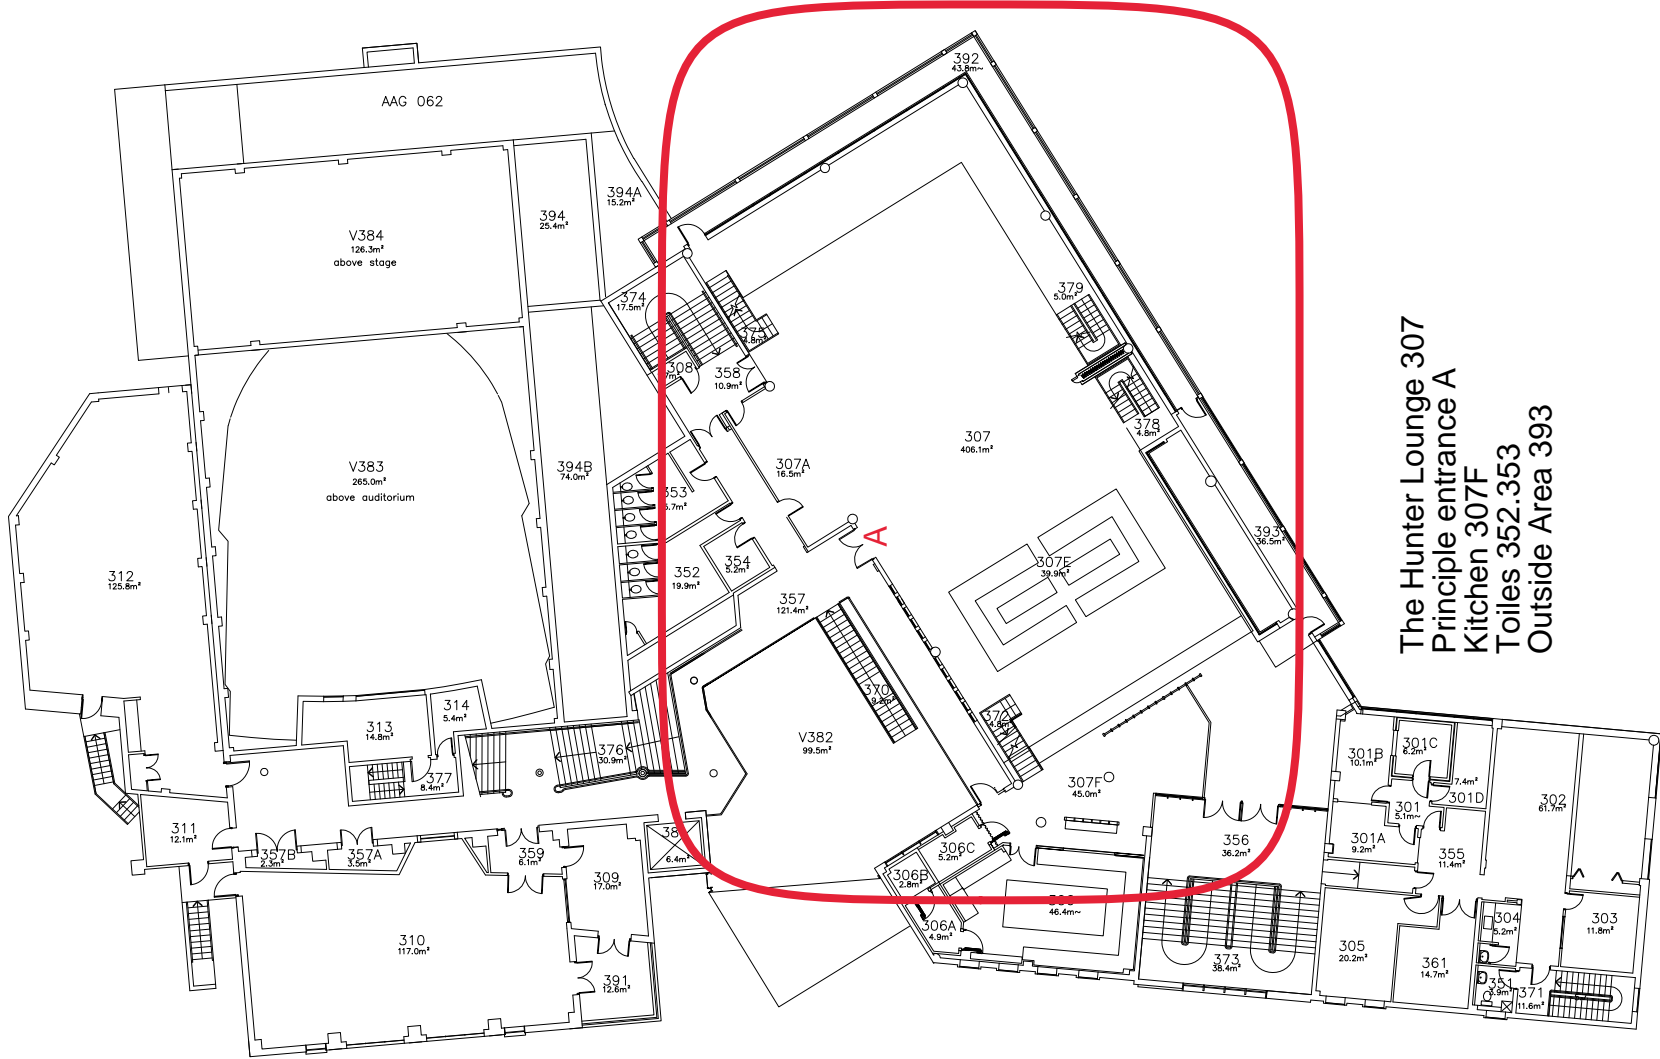

Room Layout

Wellington City Council
24 June 2021

The Hunter Lounge Areas 2018

Map for training, licensing and set up purpose only, not to scale

Wellington City Council
24 June 2021

The Hunter Lounge 307
 Principle entrance A
 Kitchen 307F
 Toiles 352.353
 Outside Area 393

Wellington City Council
24 June 2021

Level 3
 Student Union Building
 Kelburn Campus

H			
21.01.16	DATE		SCALE
			NTS

SHEET

REV

SCALE