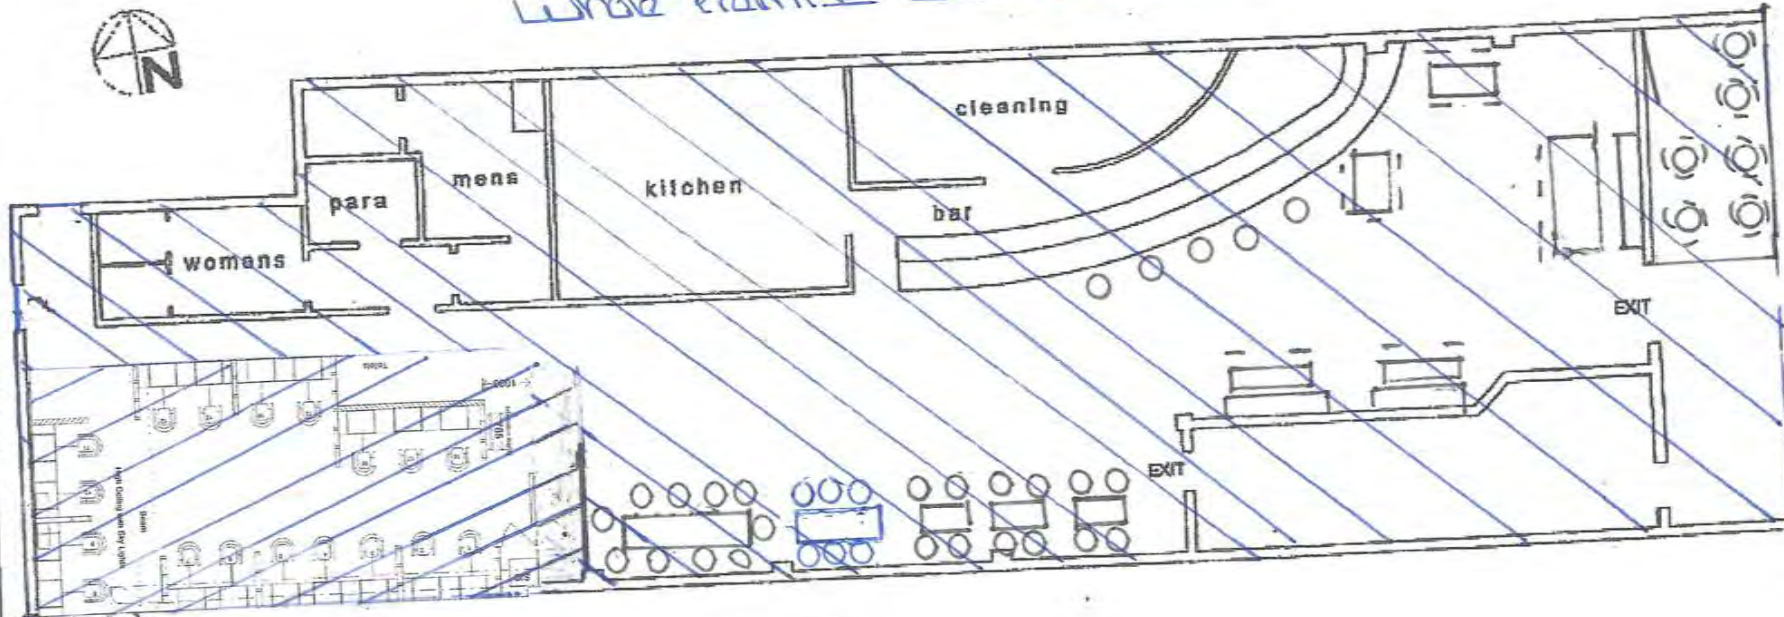

Wellington City Council  
1 July 2021

Bay 66 Bar

Whole Premise Supervised.

Restricted Gaming  
CERTIFIED CORRECT

Tavern area  
262.67sq.m

Scale 1:100

6.53

Bay Road.

PROJECT - TITLE  
FLOOR PLAN  
BAY 66 TAVERN  
BAY ROAD  
KILBIRNIE

CLIENTS INFORMATION	
NAME	
SUBURD	
STREET	
HOUR	
CONTACTS	

No.	REVISION	DRAWN	DATE
1		D.C.WOLFF	17.5.2006