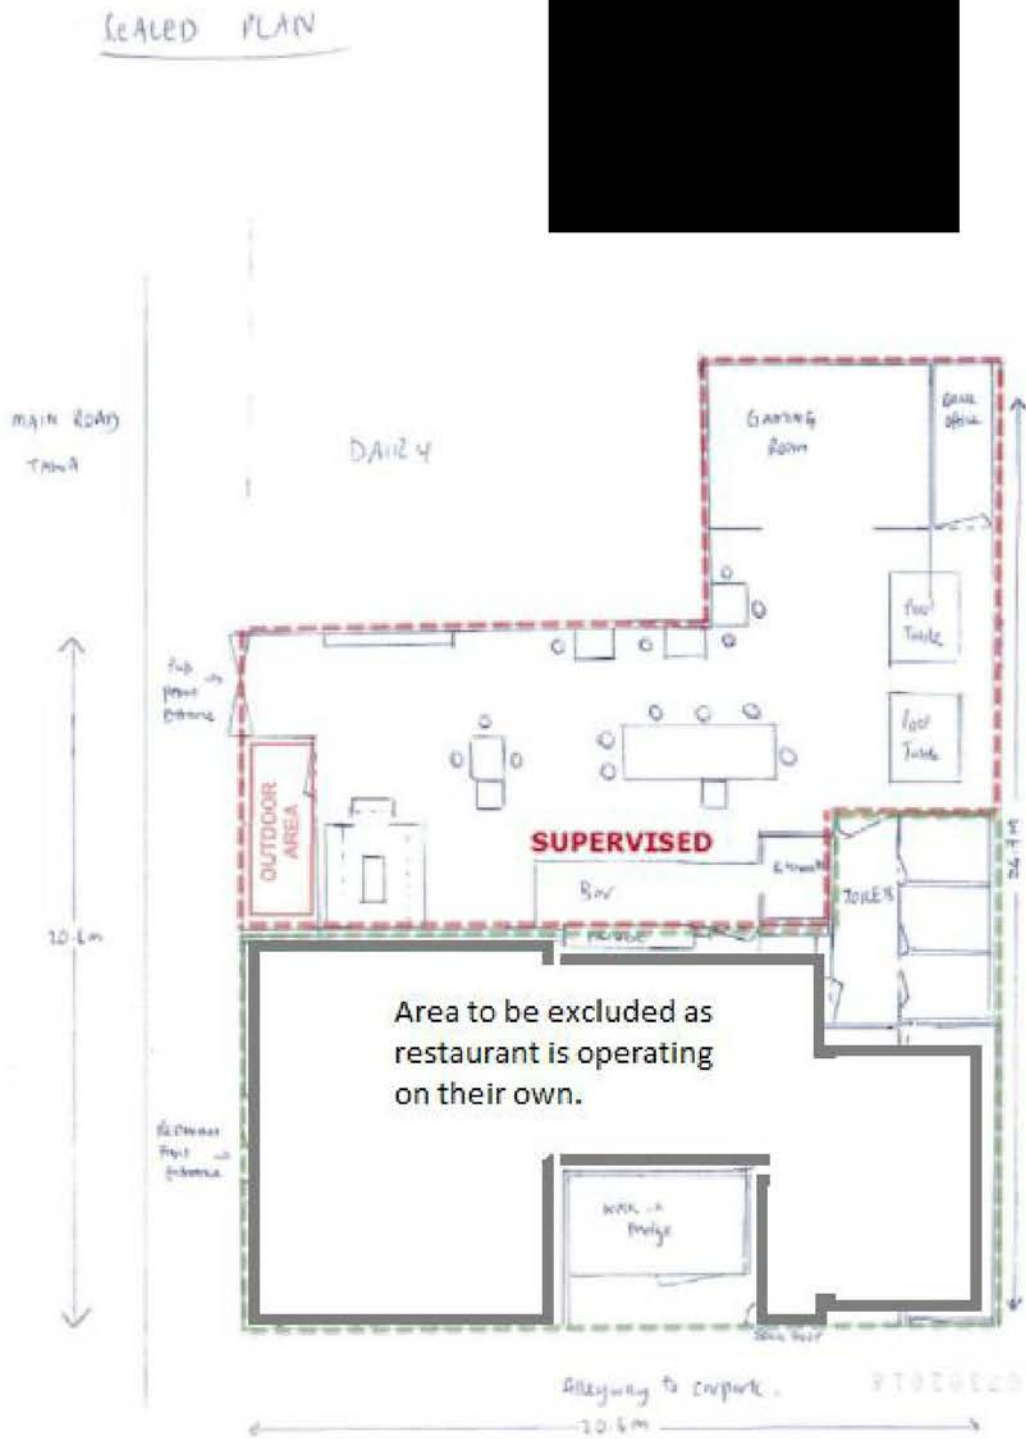

20.6 m

26.7 m

Restaurant
Front
Entrance

Bar

Kitchenette

TOILETS

FRIDGE

Bar

Counter

STEPS

Walk in
fridge

Kitchen

GARAGE

Back door

Alleyway to carpark.

07302018

20.6 m

Proposed Variation to Licenced Area

Wellington City Council
2 August 2021