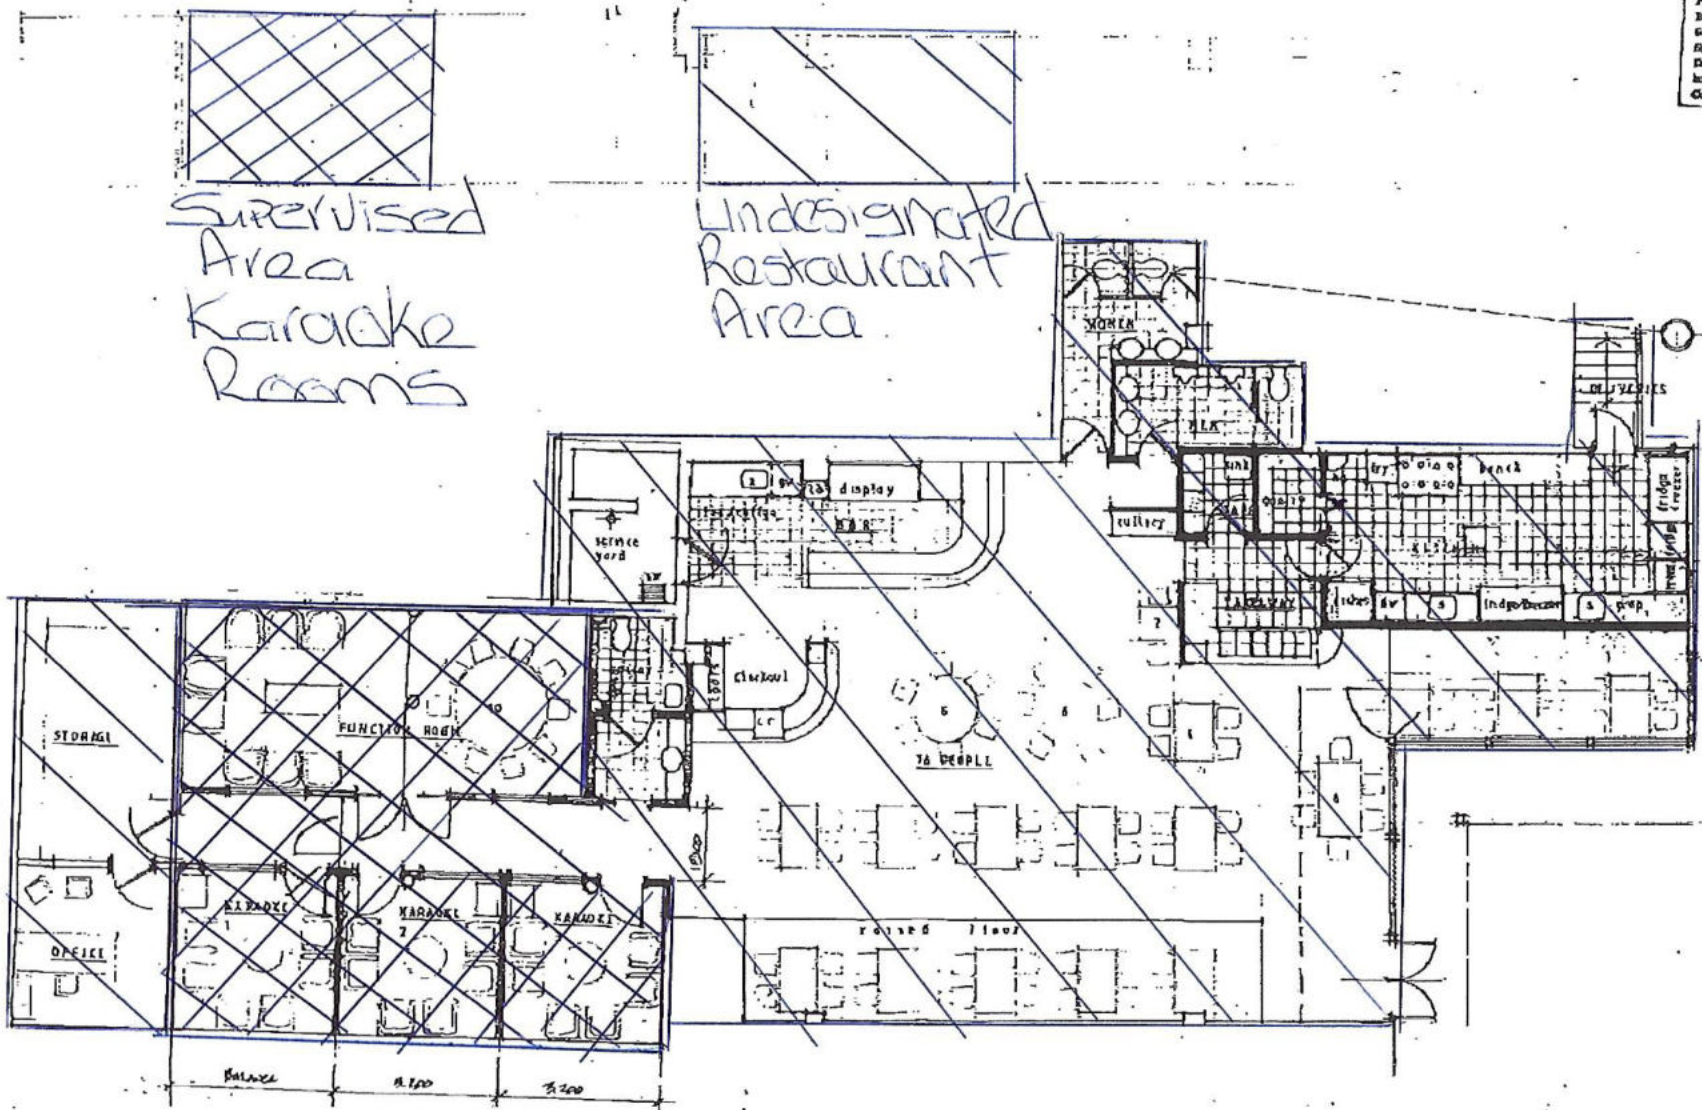

RECEIVED
 11 APR 1977
 New Zealand Police Station

RECEIVED
 11 APR 1977
 New Zealand Police Station

FLOOR PLAN 1:50

PROPOSED KOREAN RESTAURANT
 WILLIS STREET VILLAGE
 142-148 Willis Street Wellington
 for MR. DOUGLAS PARK