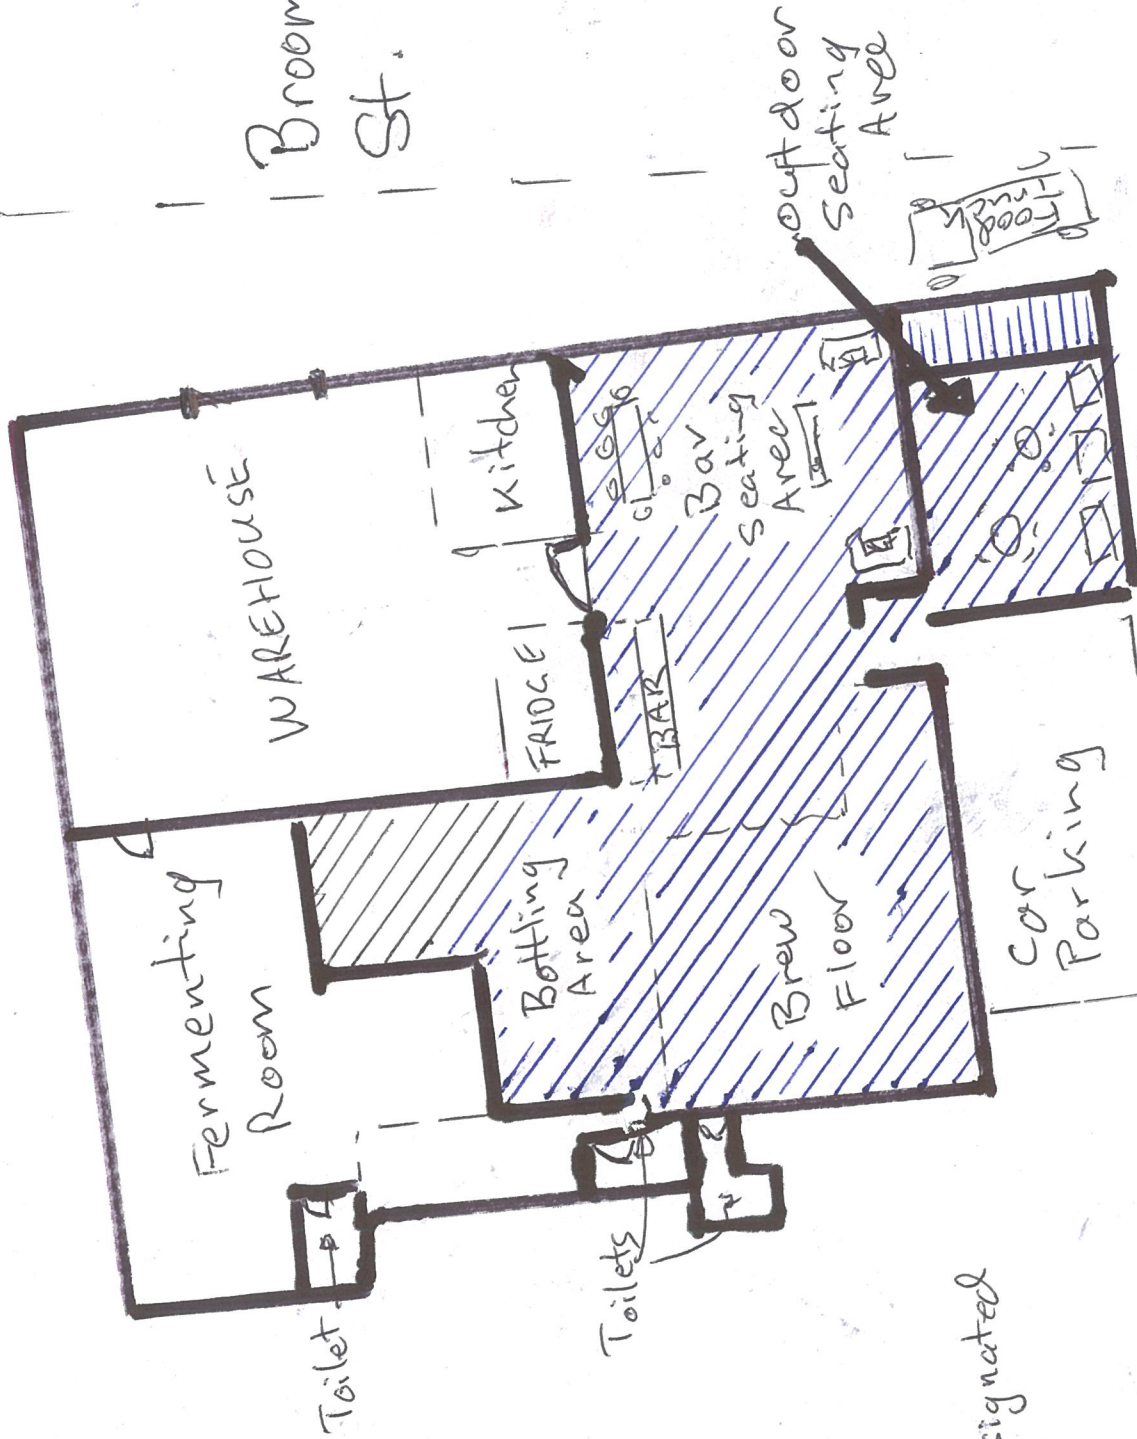

The Occasional Brewer
 85 Adelaide Rd
 Te Aro
 Wellington 6011

Broomhedge St.

-  Lincenced Area (Supervised)
-  Lincenced Area - Undesignated Zone

Wellington City Council
 20 September 2021