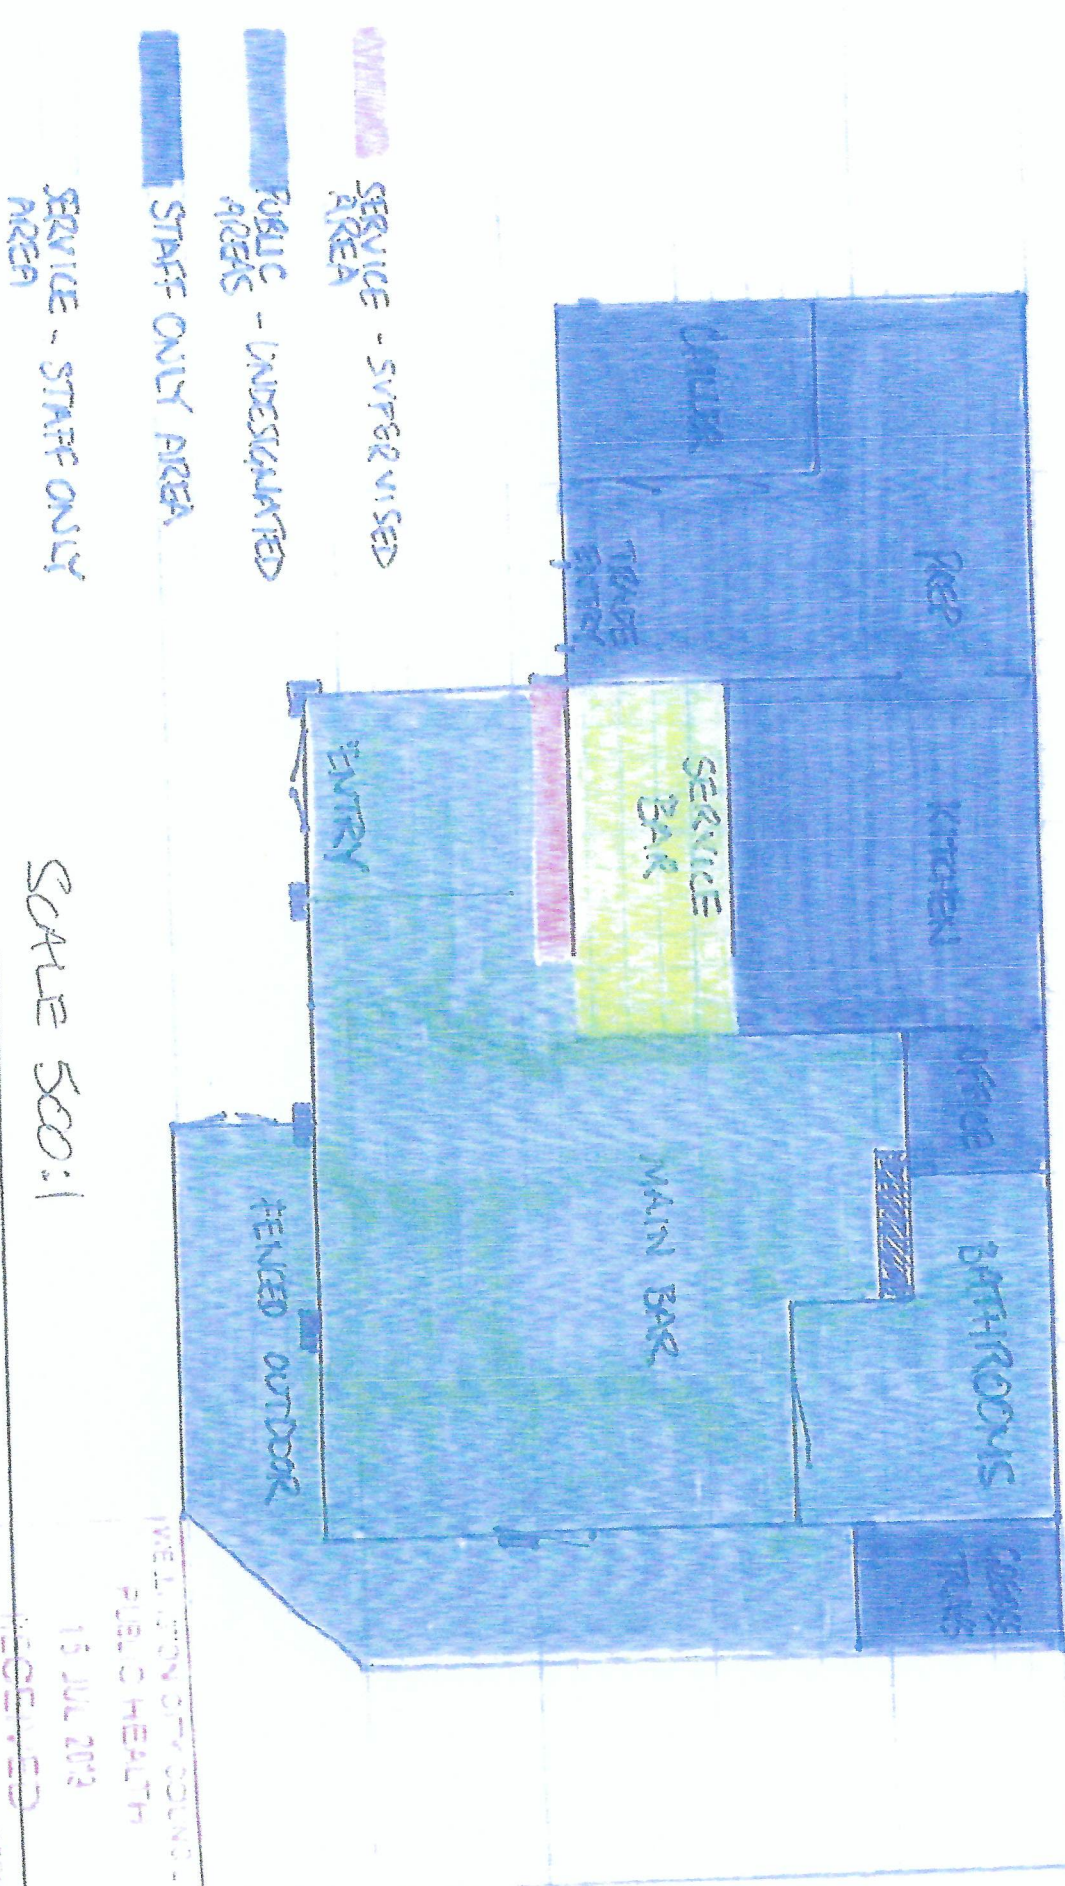

- Service Area
- Public Areas Undesignated
- Staff only Areas

Service - Supervised Areas

Luxford Street

Scale 500:1

new

Adelaide Road

New

LUXFORD STREET.

SERVICE - STAFF ONLY AREA

SCALE 500:1

Fenced outdoor gate.

ADELAIDE ROAD

Wellington City Council
05 December 2021

PREPARED BY: [illegible]
 DATE: 13 JUL 2013
 SCALE: 500:1
 DRAWING NO: [illegible]

UNDESIGNATED
 SERVICE - SUPERVISED AREA

UNDESIGNATED
 PUBLIC AREAS

UNDESIGNATED
 STAFF ONLY AREA

UNDESIGNATED
 SERVICE - STAFF ONLY AREA

SCALE 500:1

WELLINGTON CITY COUNCIL -
 PUBLIC HEALTH
 15 JUL 2012
 RECEIVED
 PUBLIC ST. WELLINGTON

Current.

LUXFORD STREET.