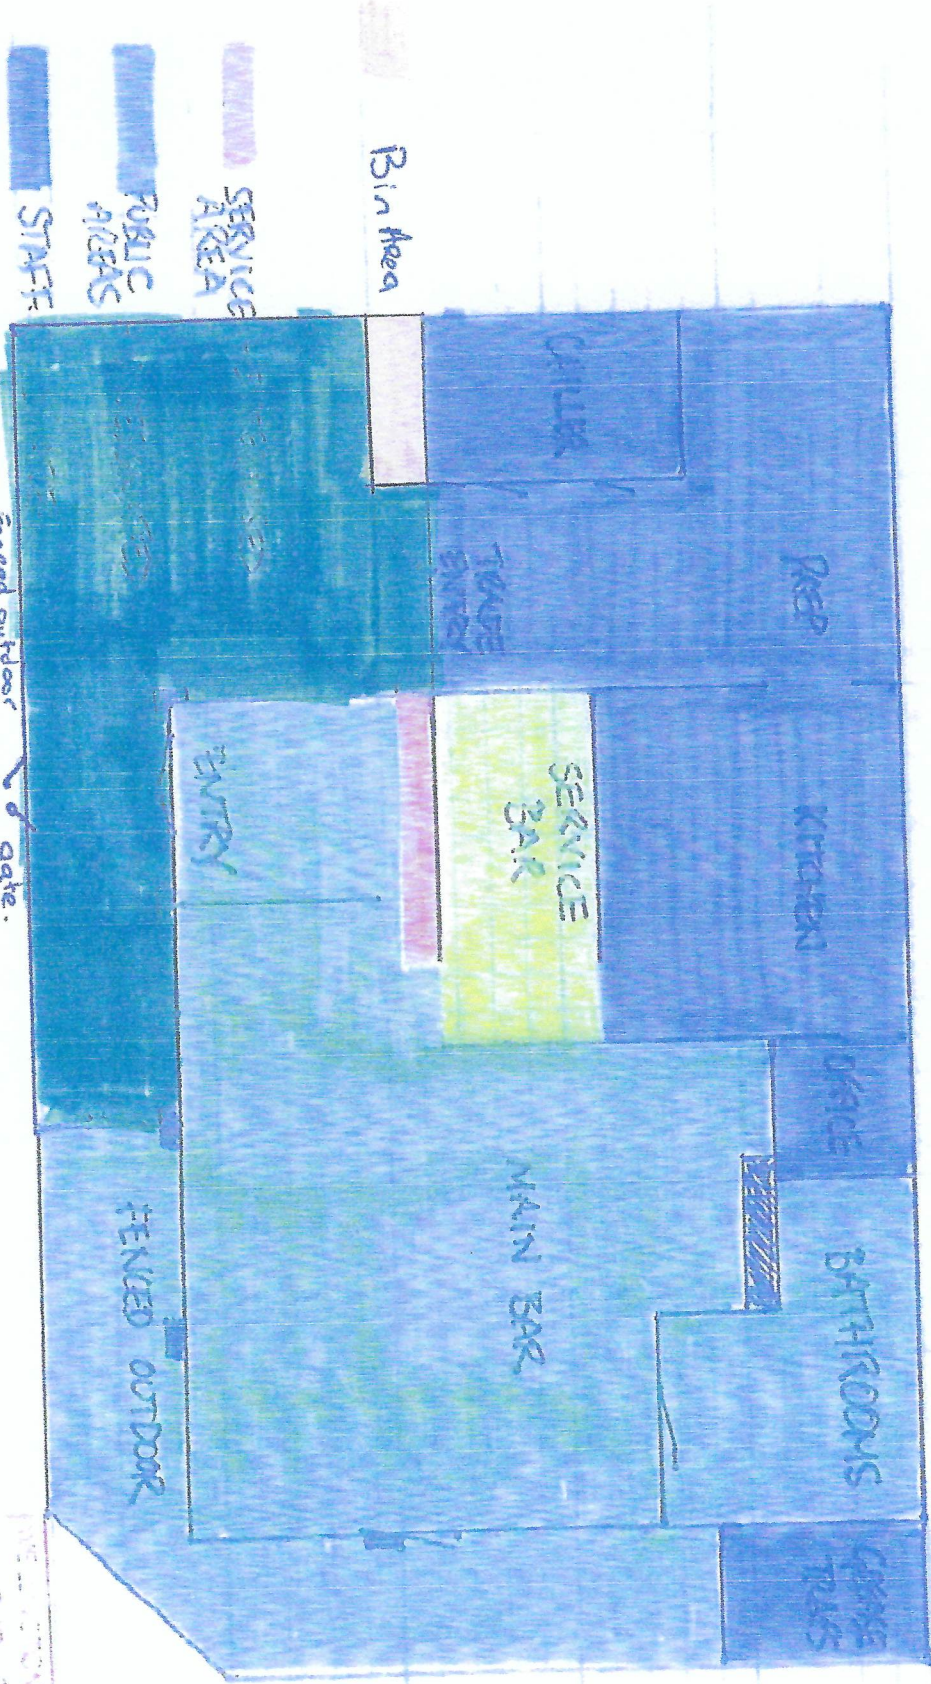

- Service Area
- Public Areas Undesignated
- Staff only Areas

Service - Supervised Areas

Luxford Street

Scale 500:1

new

Adelaide Road

New

LUXFORD STREET.

SERVICE - STAFF ONLY AREA

SCALE 500:1

Fenced outdoor gate.

ADELAIDE ROAD

Wellington City Council
05 December 2021

PREPARED BY: [illegible]
 DATE: 13 JUL 2013
 SCALE: 500:1
 DRAWING NO: [illegible]

UNDESIGNATED
 SERVICE - SUPERVISED AREA

UNDESIGNATED
 PUBLIC AREAS

UNDESIGNATED
 STAFF ONLY AREA

UNDESIGNATED
 SERVICE - STAFF ONLY AREA

SCALE 500:1

WELLINGTON CITY COUNCIL -
 PUBLIC HEALTH
 15 JUL 2012
 RECEIVED
 PUBLIC ST. WELLINGTON

Current.

LUXFORD STREET.