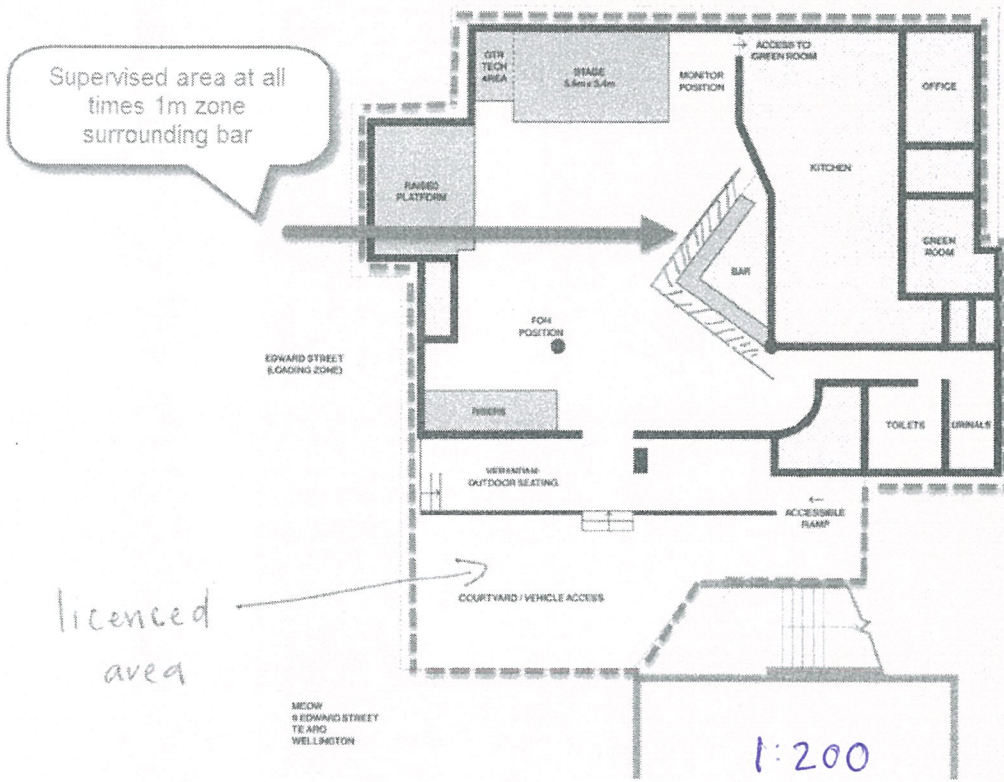

Floor Plan.

Monday to Saturday rest of the the premies no desgination from 8am to 6pm. After 6pm the whole of the premises is a supervised area.

Sunday only rest of the the premies no desgination from 8am to 7.30pm. After 7.30pm the whole of the premises is a supervised area.