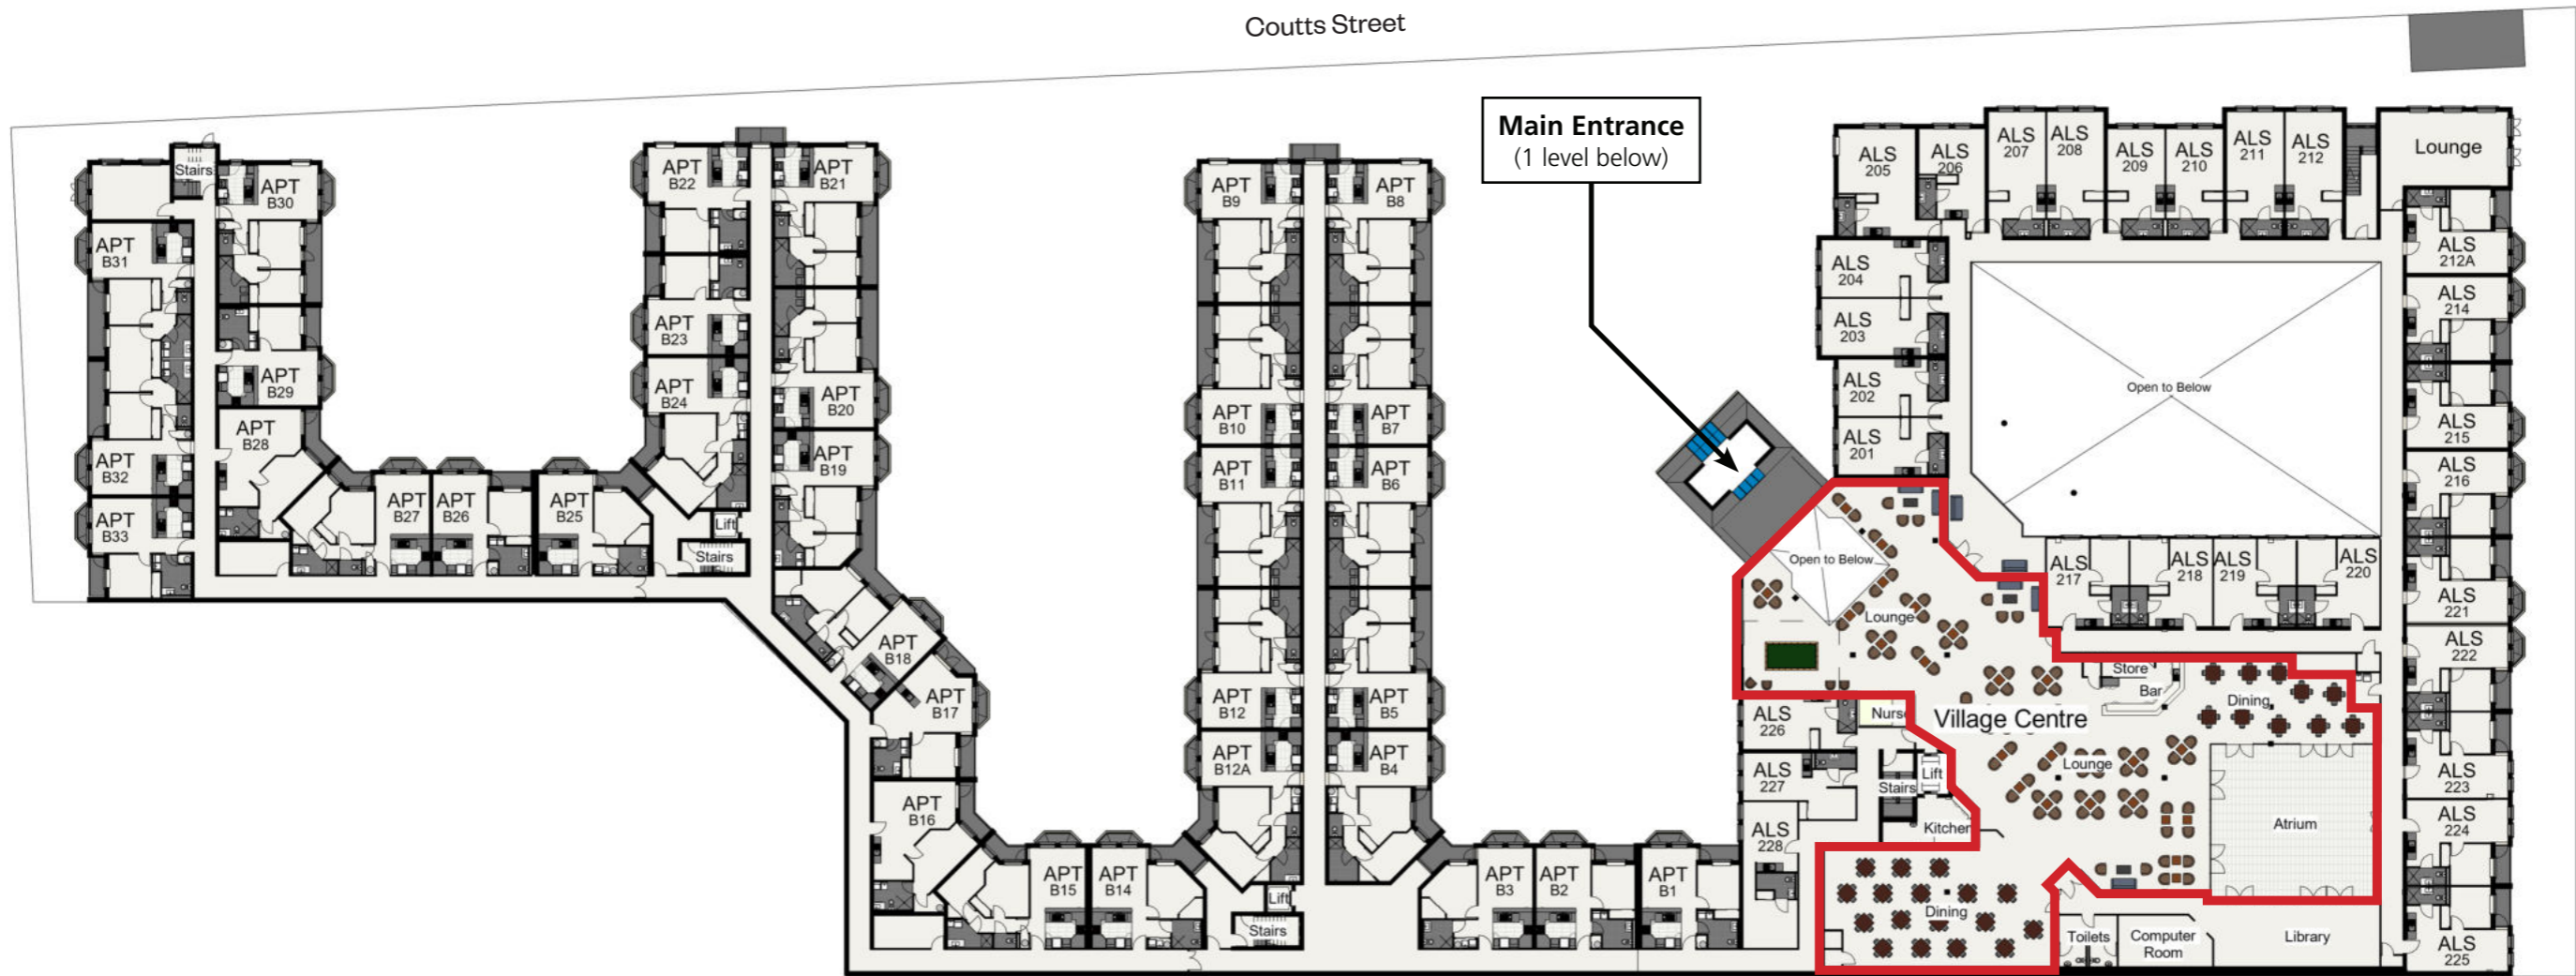

Level 1 - Village Centre (VC)
Main Entry & Reception

Wellington City Council
14th of October 2021

Level 2 - Village Centre (VC)
Bar & Lounge

Liquor Licence Zone

Rita Angus
Retirement Village
66 Coutts Street

Scale 1:250 (printed on A3)
0.0m 5m 10m

Coutts Street

Onepu Road

Ross Street

Main Entrance
(1 level below)

Level 2 - Overall Floor Plan

Liquor Licence Zone

Wellington City Council
14th of October 2021

Rita Angus
Retirement Village
66 Coutts Street

Scale 1:500 (printed on A3)