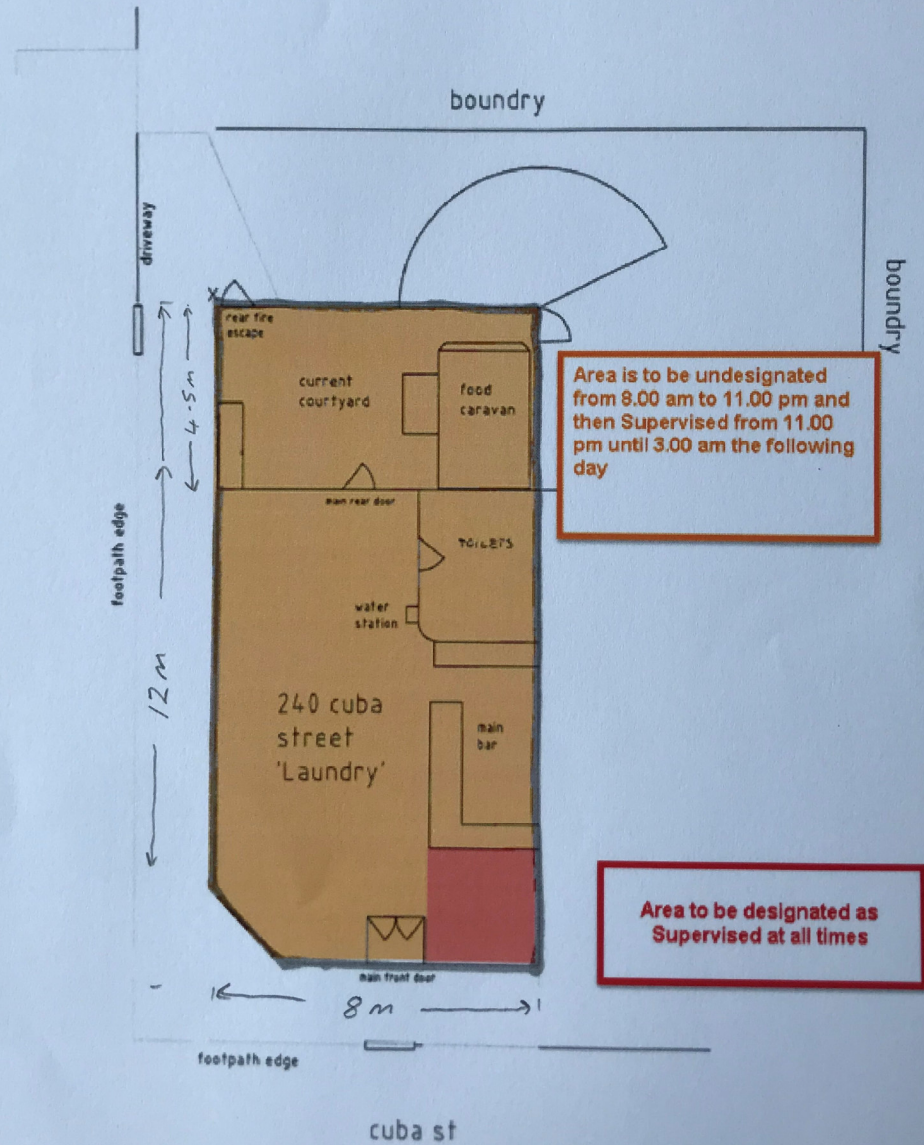

LAUNDRY - PLAN OF PREMISES.

Area is to be undesignated from 8.00 am to 11.00 pm and then Supervised from 11.00 pm until 3.00 am the following day

Area to be designated as Supervised at all times

Received
Wellington City Council
7/12/2021