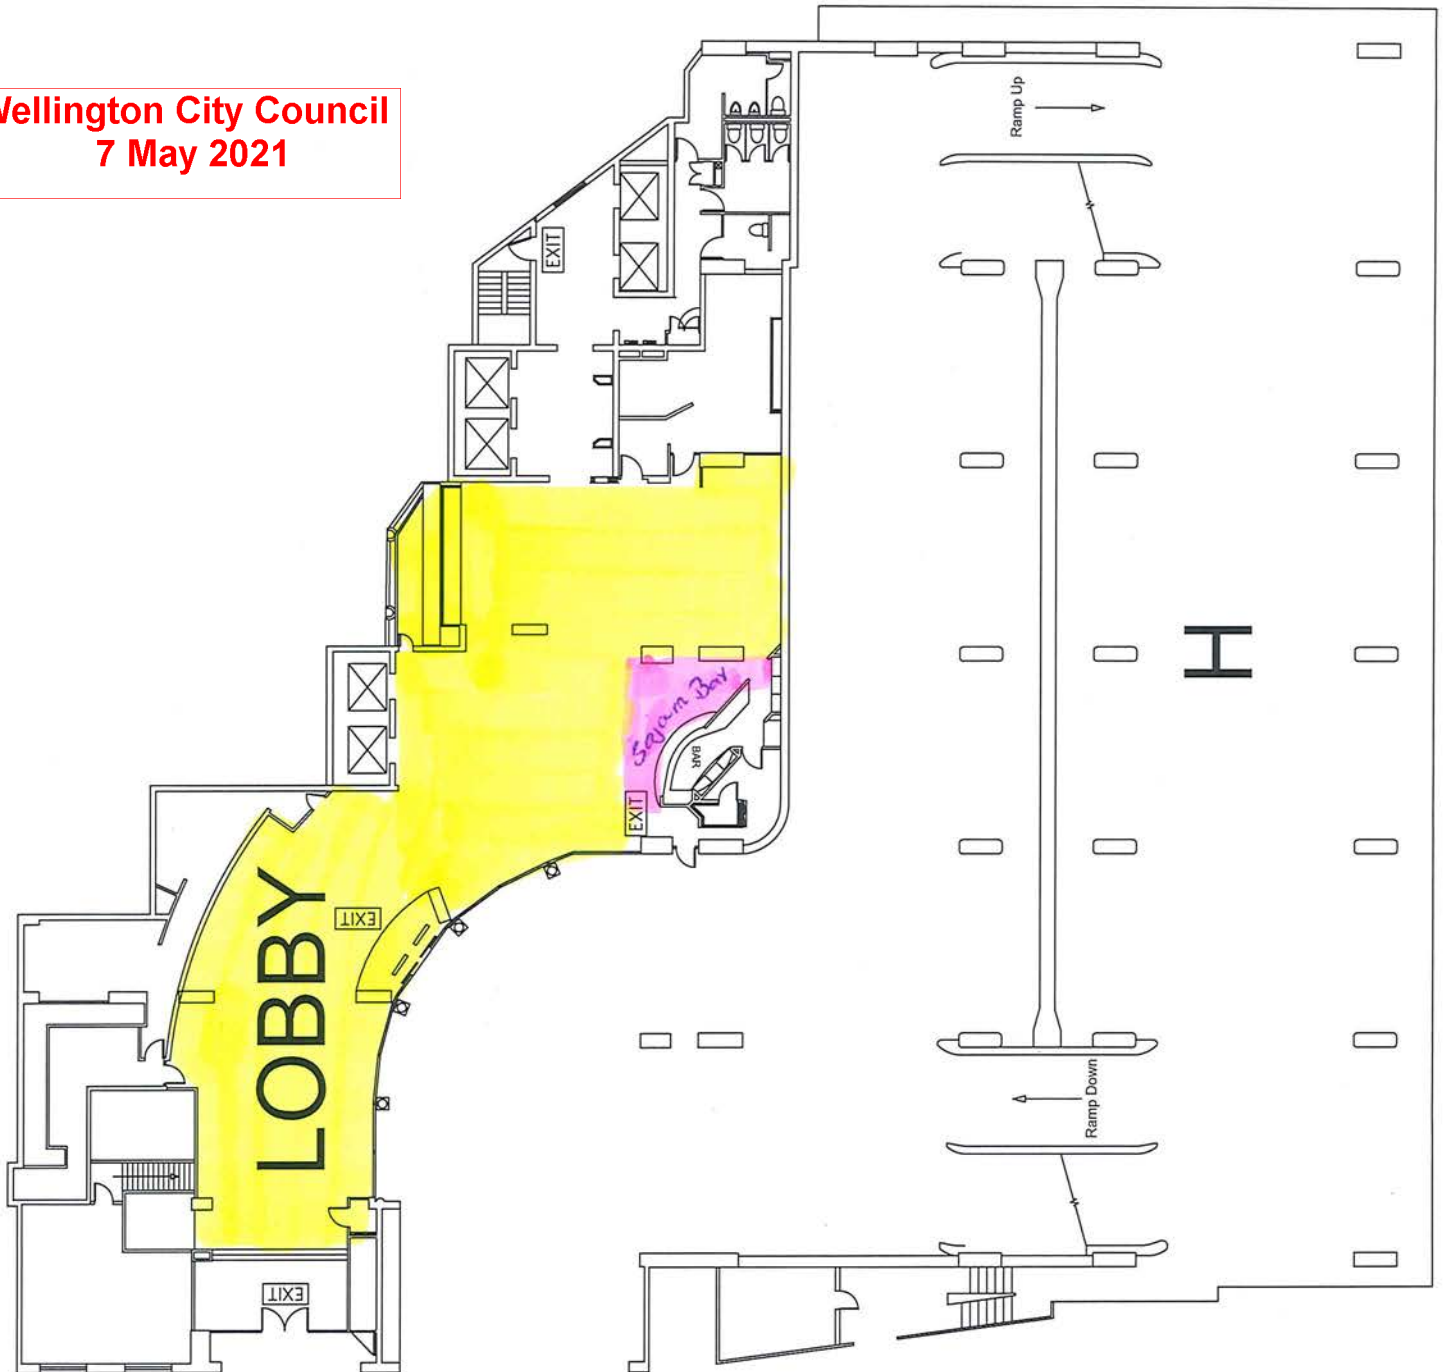

Floor Plan of Lobby, Front office & Sojourn.

Wellington City Council
7 May 2021

A young person who is under 18 can drink alcohol in an **undesigned area** or in a supervised area of licensed premises if they are accompanied by their parent or guardian and the parent or guardian supplies the young person with the alcohol.

A **supervised area** is an area to which minors must not be admitted unless accompanied by a parent or guardian. *(Sojourn Bar top + Surrounding wooden floor area)*

Being a hotel & having a family restaurant we do not have restricted area on our premises.

A **restricted area** is an area to which minors must not be admitted.