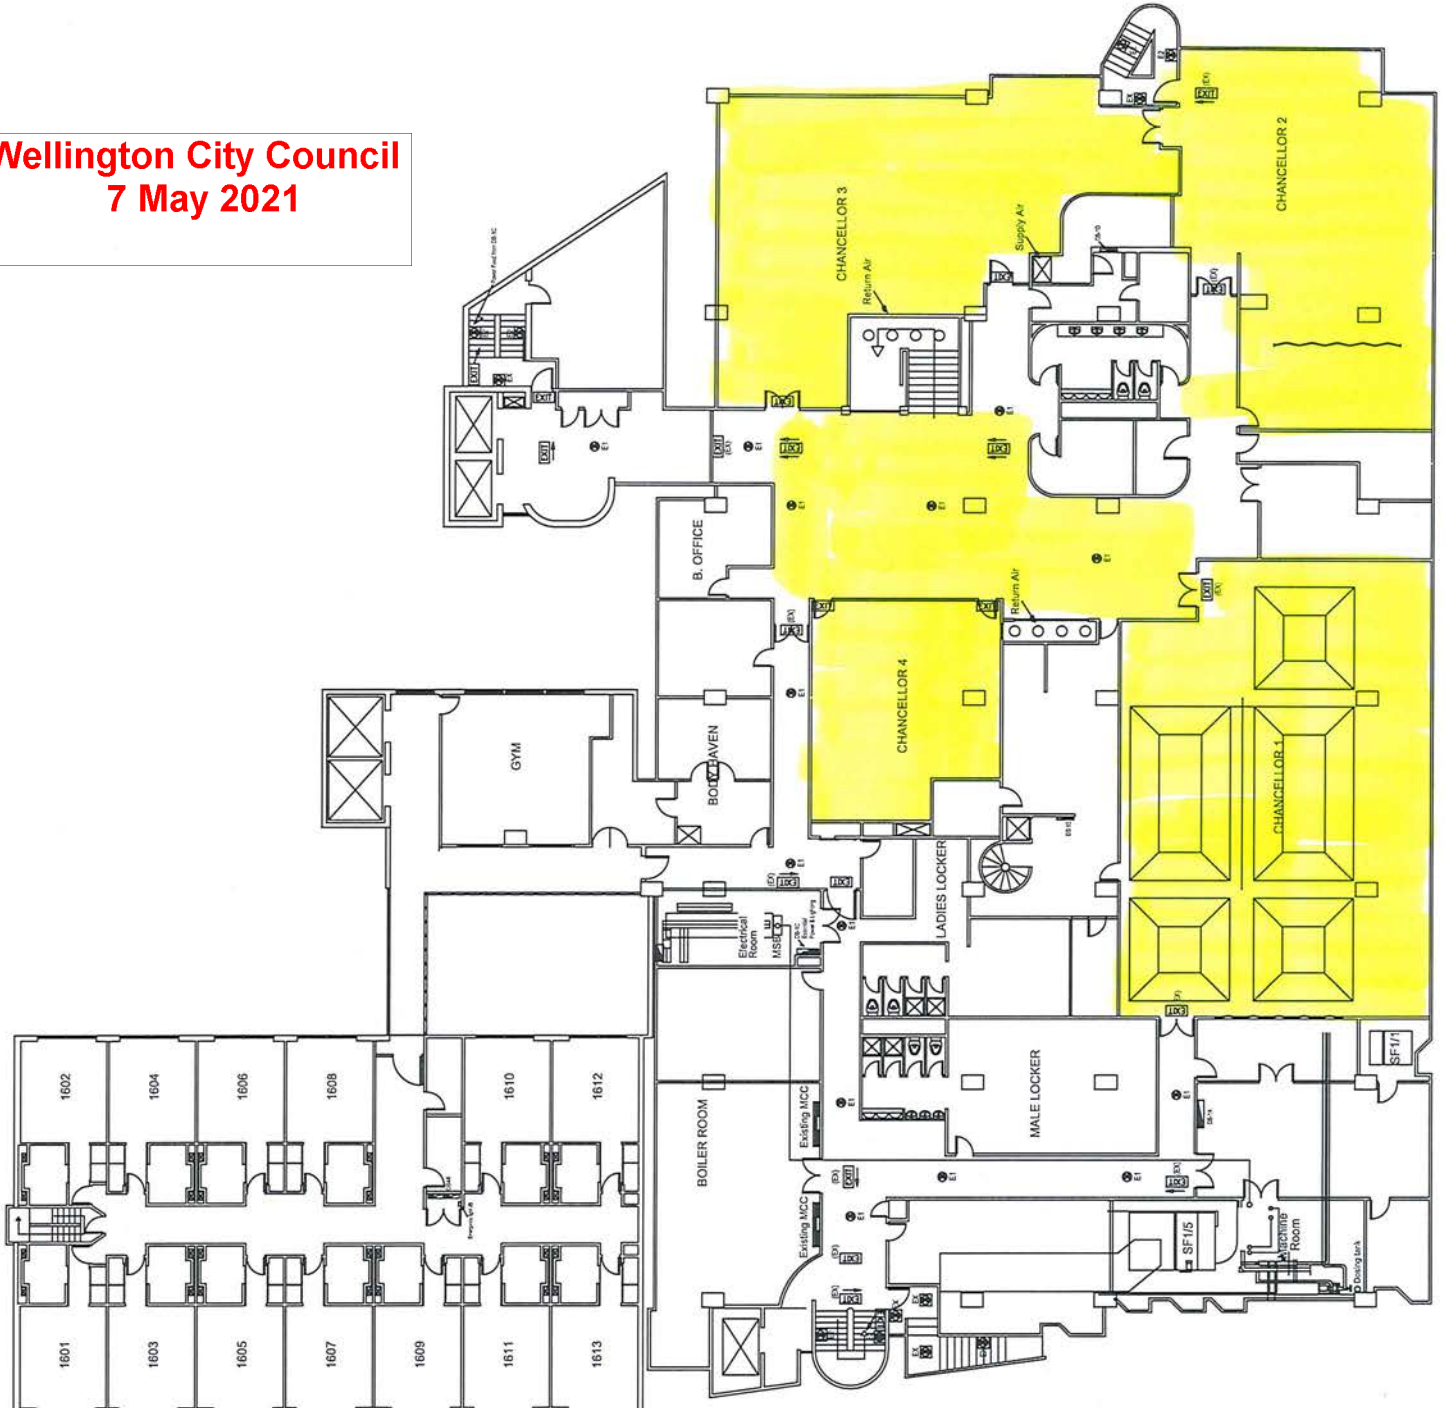

A **supervised area** is an area to which minors must not be admitted unless accompanied by a parent or guardian. *(Sojourn Bar top + Surrounding wooden floor area)*

Being a hotel & having a family restaurant we do not have restricted area on our premises.

A **restricted area** is an area to which minors must not be admitted.

Floor Plan of Level 16 Conference Rooms + Foyer.

Wellington City Council
7 May 2021

A young person who is under 18 can drink alcohol in an **undesigned area** or in a supervised area of licensed premises if they are accompanied by their parent or guardian and the parent or guardian supplies the young person with the alcohol.