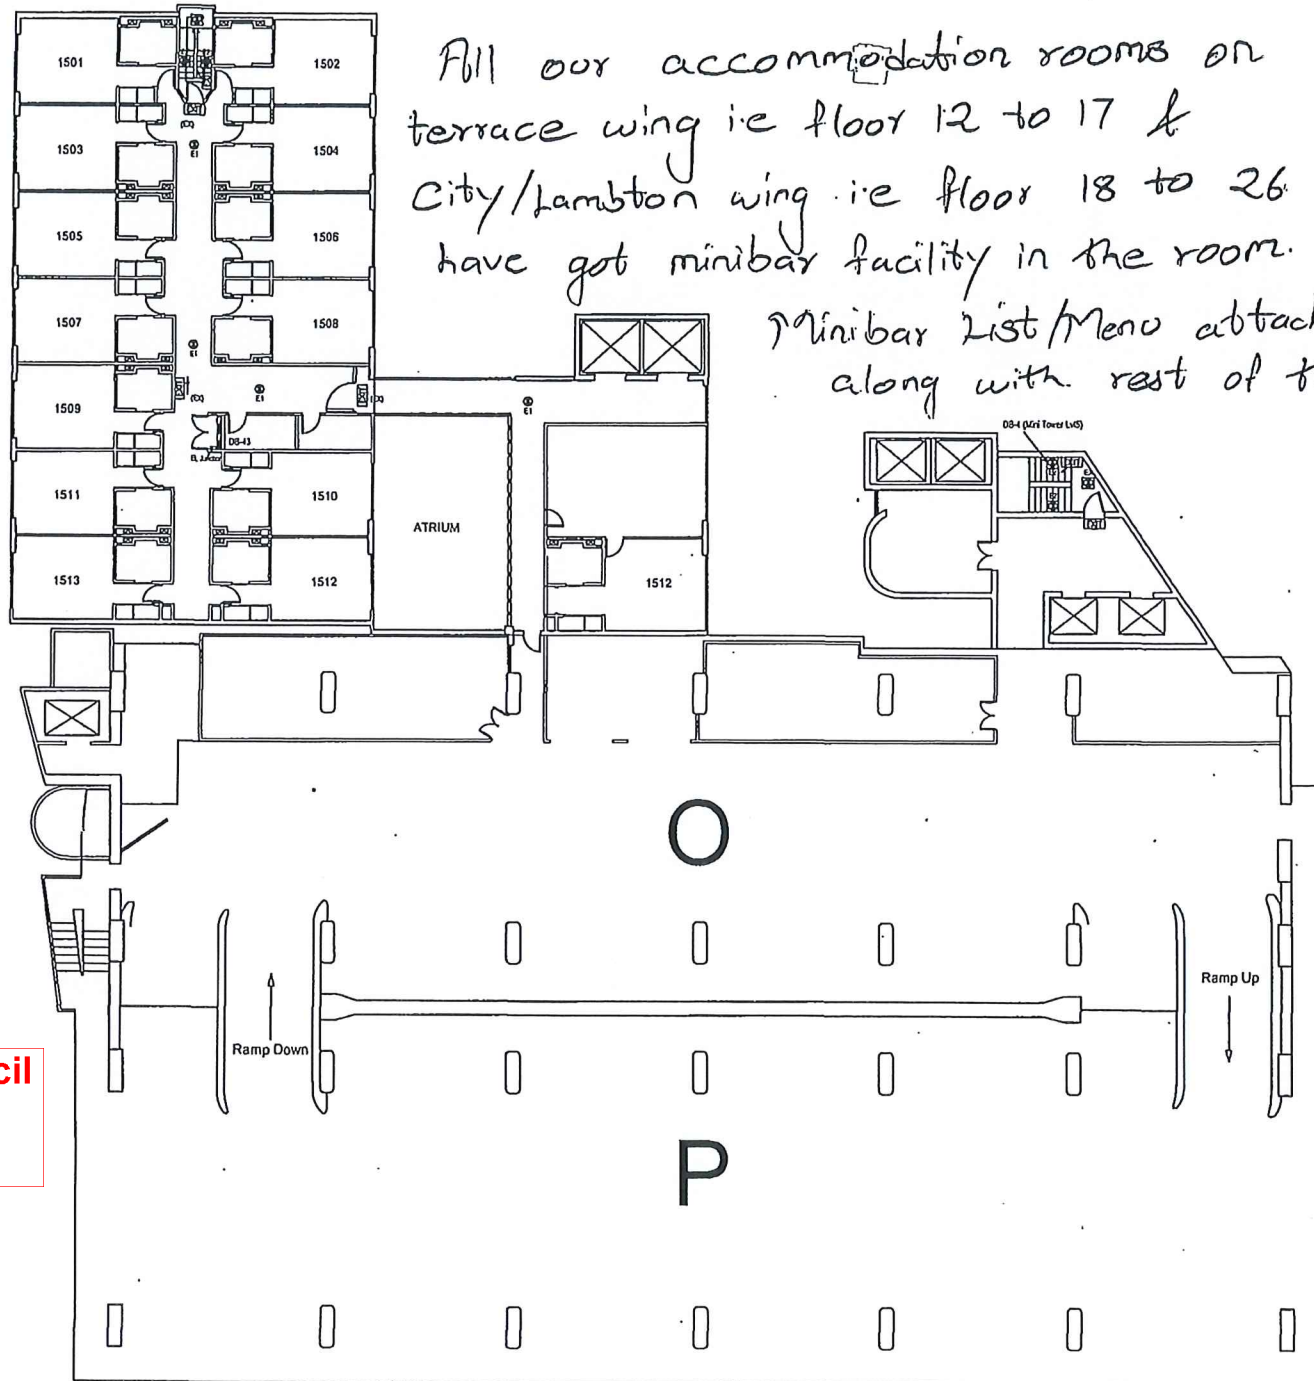

FYI:- The layout of floor 12 to 15 is the same.

All our accommodation rooms on terrace wing i.e floor 12 to 17 & City/Lambton wing i.e floor 18 to 26 have got minibar facility in the room.

Minibar List/Menu attached along with rest of the menus

Wellington City Council
7 May 2021