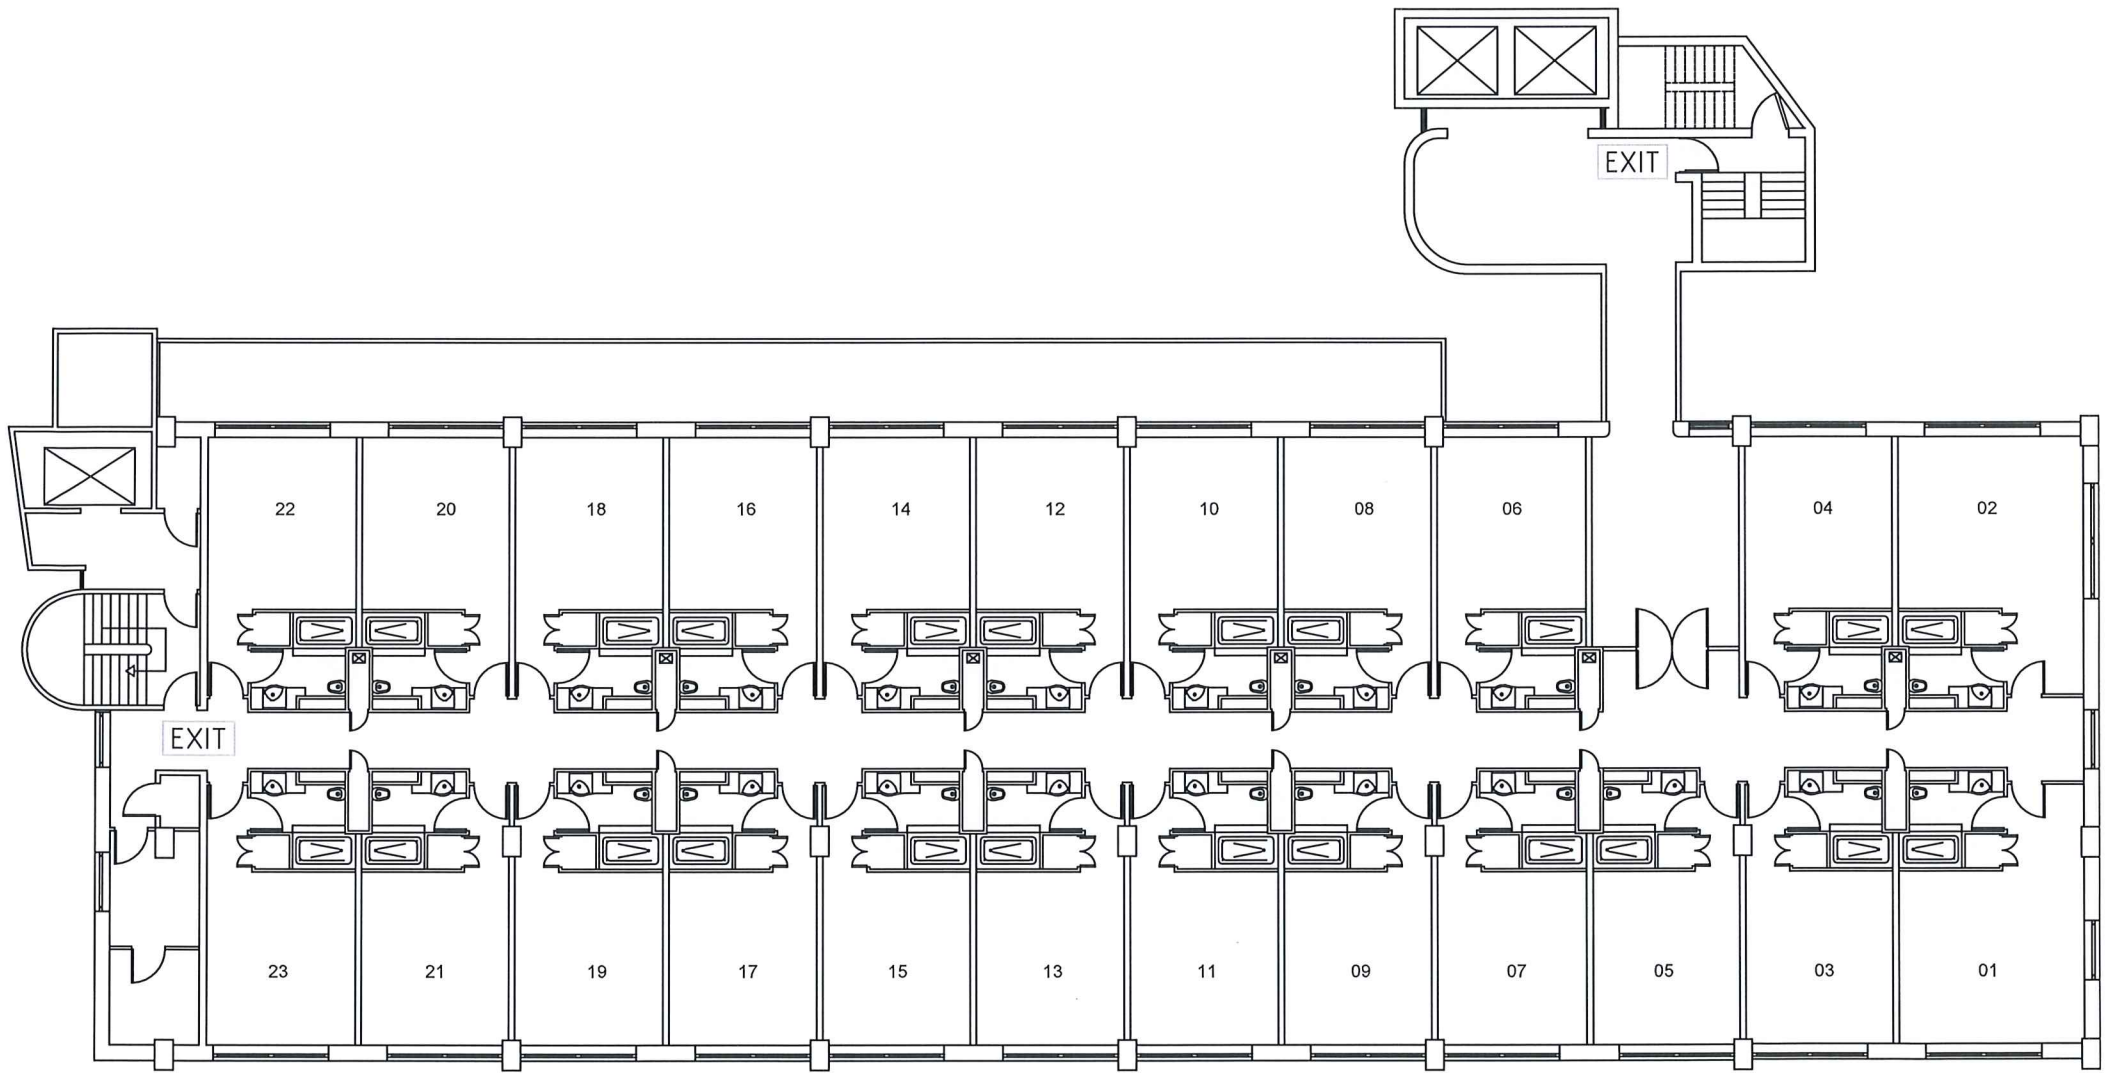

Wellington City Council
7 May 2021

City Wing Level 18 to 22
JAMES COOK GRAND CHANCELLOR