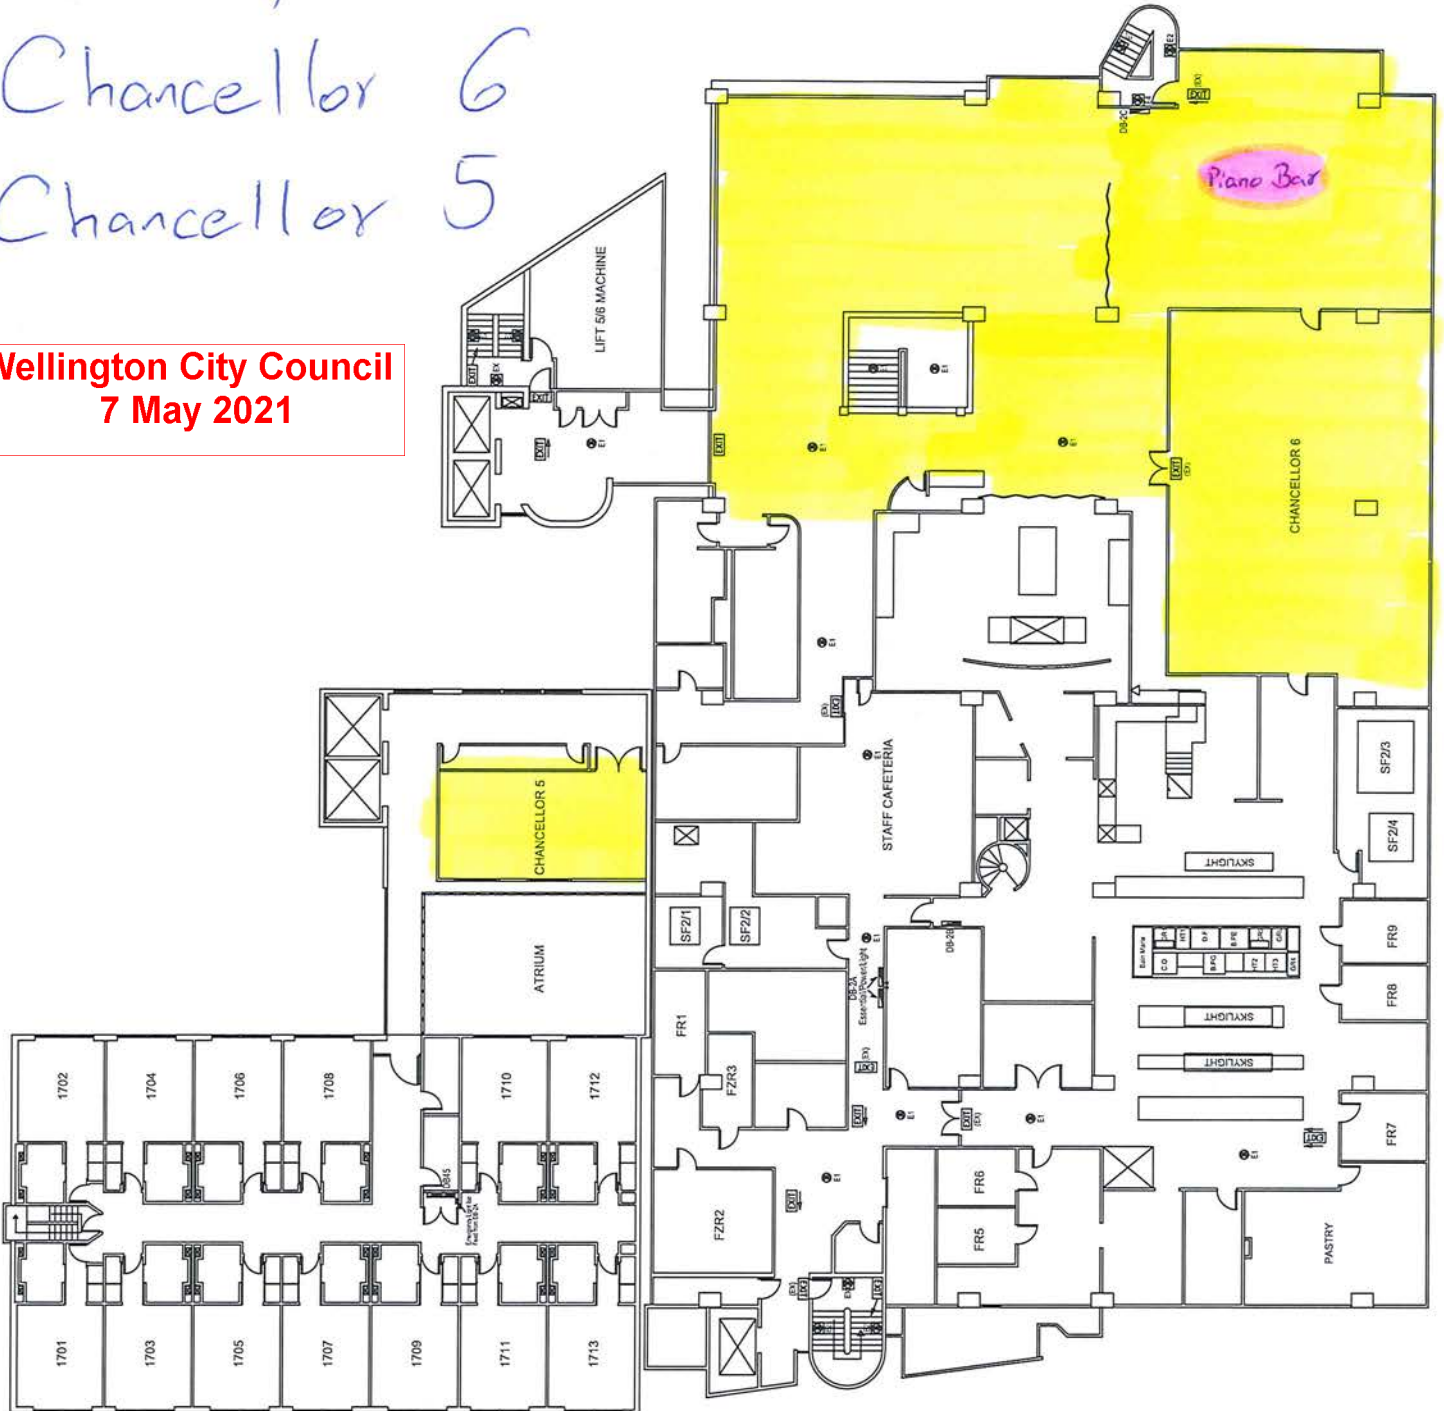

A **restricted area** is an area to which minors must not be admitted

Floor Plan of Level 17

Whitby's Restaurant, Piano Bar

Chancellor 6

Chancellor 5

Wellington City Council
7 May 2021

A young person who is under 18 can drink alcohol in an **undesigned area** or in a supervised **area** of licensed premises if they are accompanied by their parent or guardian and the parent or guardian supplies the young person with the alcohol.

A **supervised area** is an area to which minors must not be admitted unless accompanied by a parent or guardian. *(Piano Bar Top)*

Being a hotel & having a family restaurant we do not have restricted area on our premises.

A **restricted area** is an area to which minors must not be admitted

FYI:- The layout of floor 12 to 15 is the same.

All our accommodation rooms on terrace wing i.e floor 12 to 17 & City/Lambton wing i.e floor 18 to 26 have got minibar facility in the room.