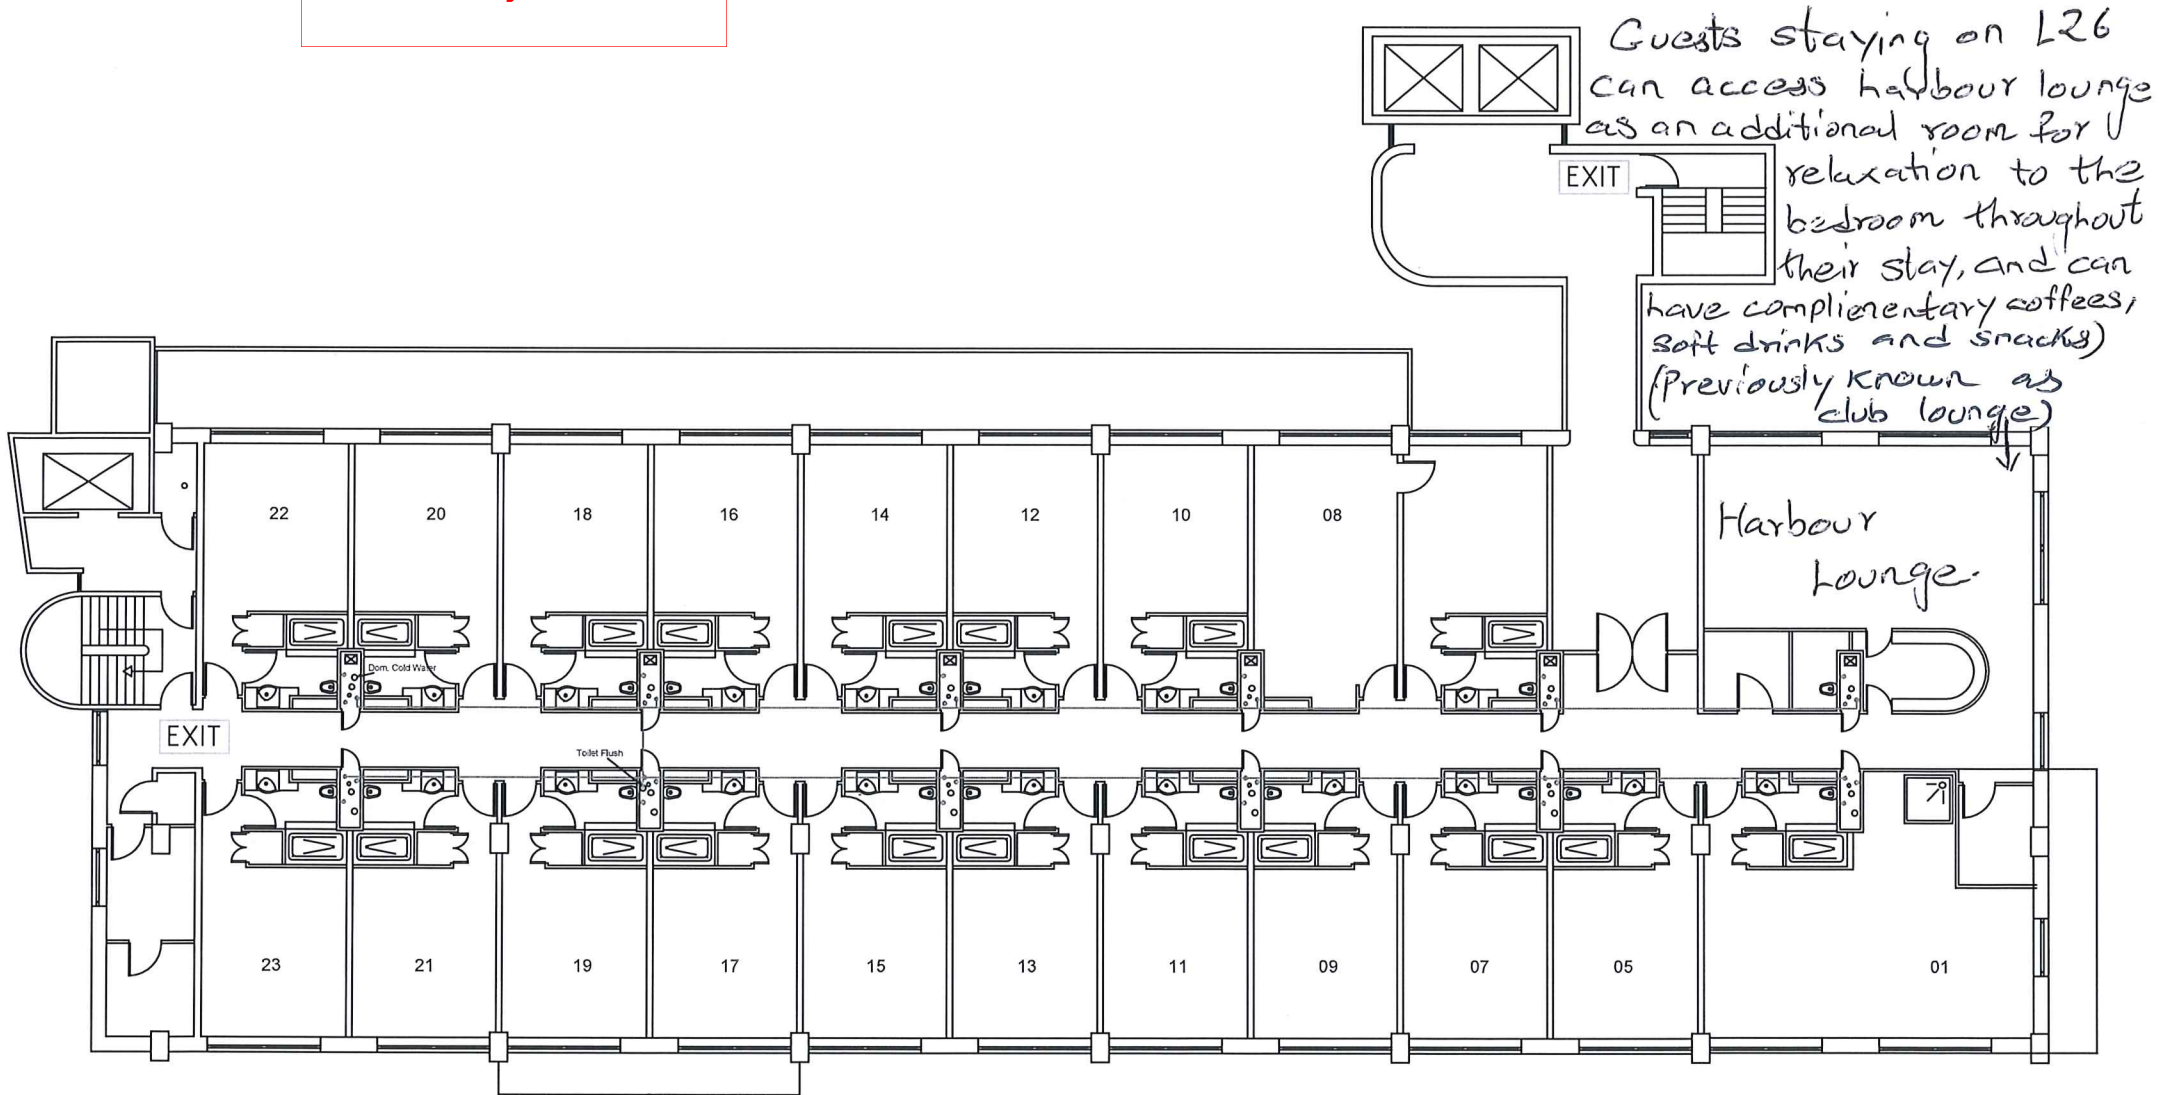

City Wing Level 25, 24 & 23.
JAMES COOK GRAND CHANCELLOR

Wellington City Council
7 May 2021

City Wing Level 26
JAMES COOK GRAND CHANCELLOR