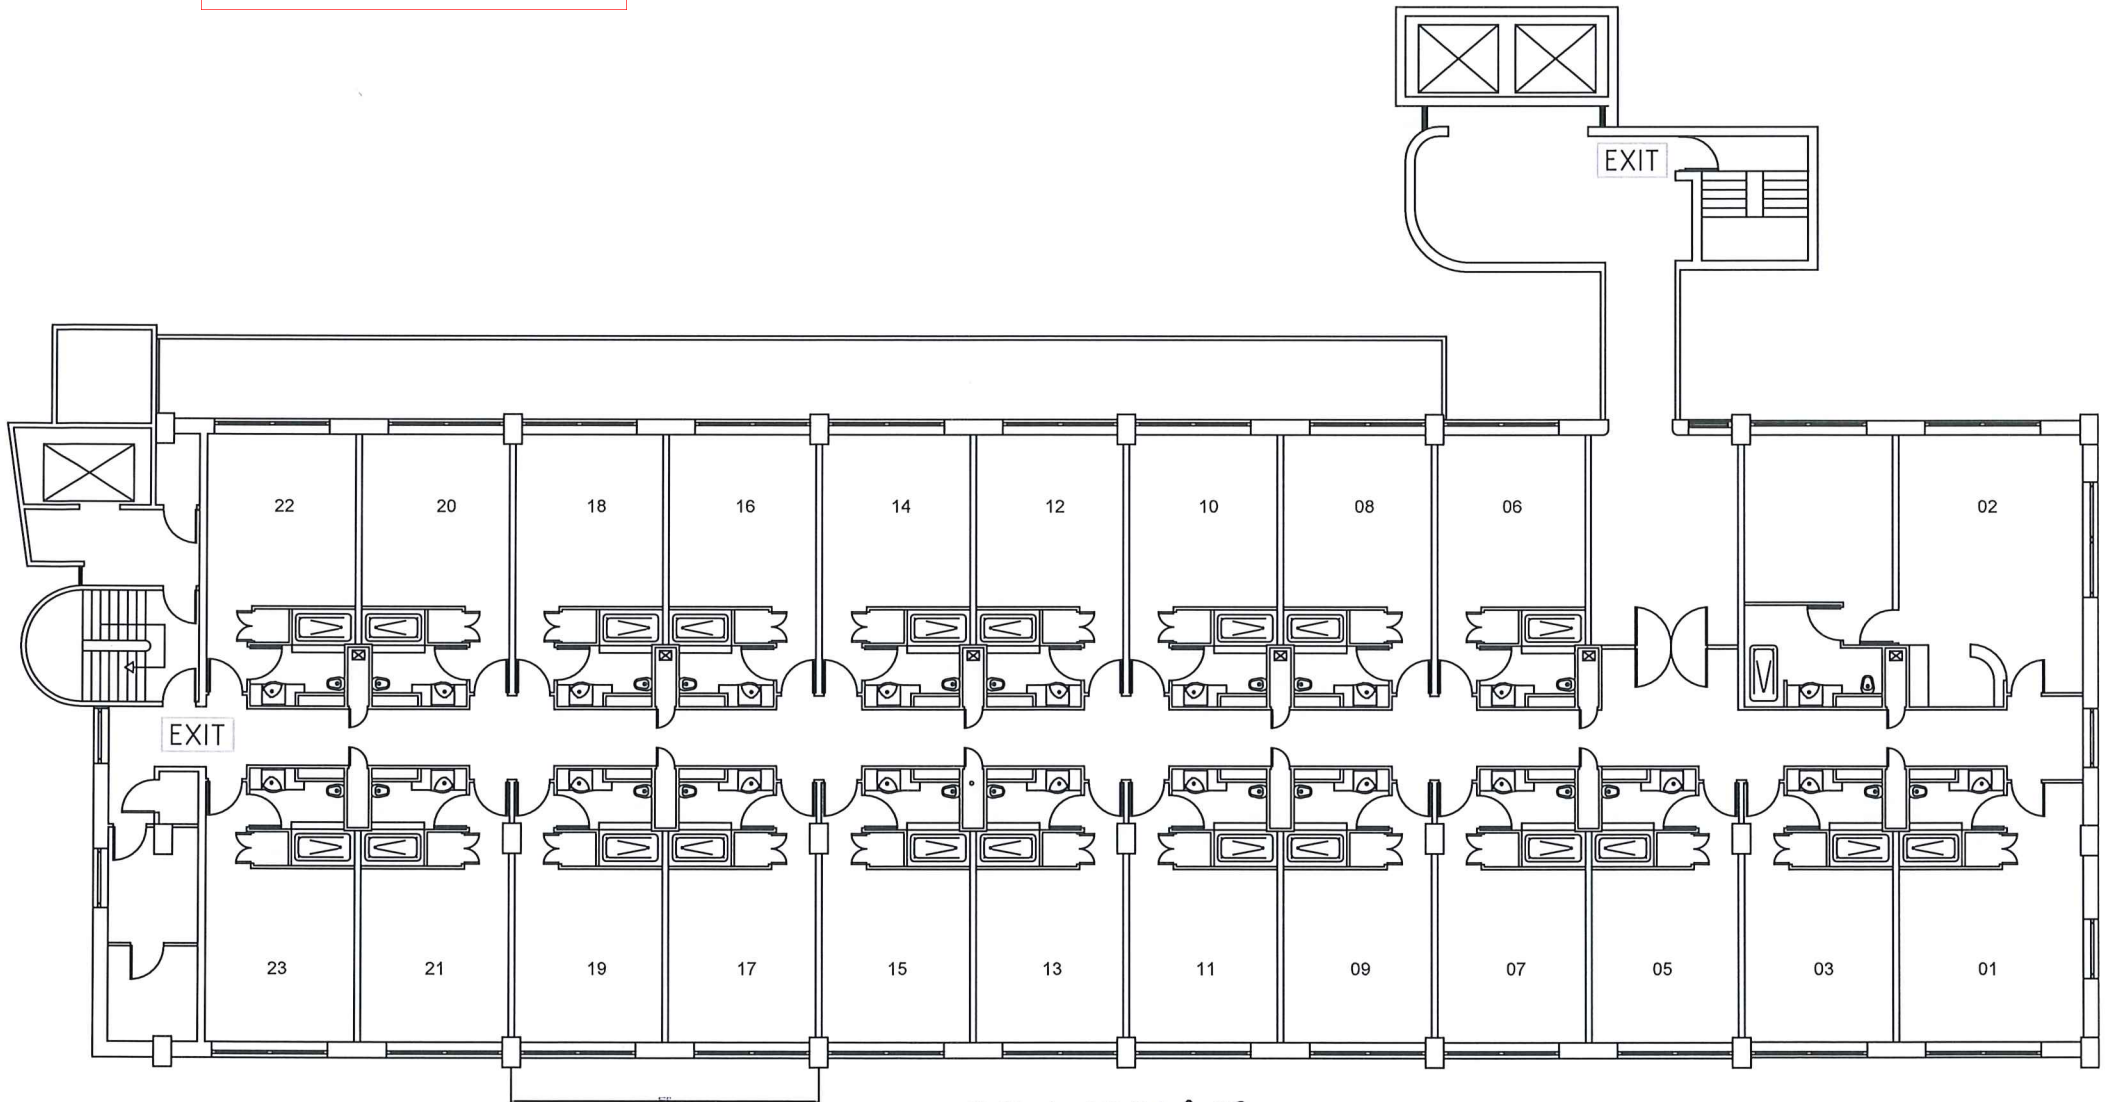

A **restricted area** is an area to which minors must not be admitted

FYI:- The layout of floor 12 to 15 is the same.

All our accommodation rooms on terrace wing i.e floor 12 to 17 & City/Lambton wing i.e floor 18 to 26 have got minibar facility in the room.

Minibar List/Menu attached along with rest of the menus

Wellington City Council
7 May 2021

Wellington City Council
7 May 2021

City Wing Level 18 to 22
JAMES COOK GRAND CHANCELLOR

Wellington City Council
7 May 2021