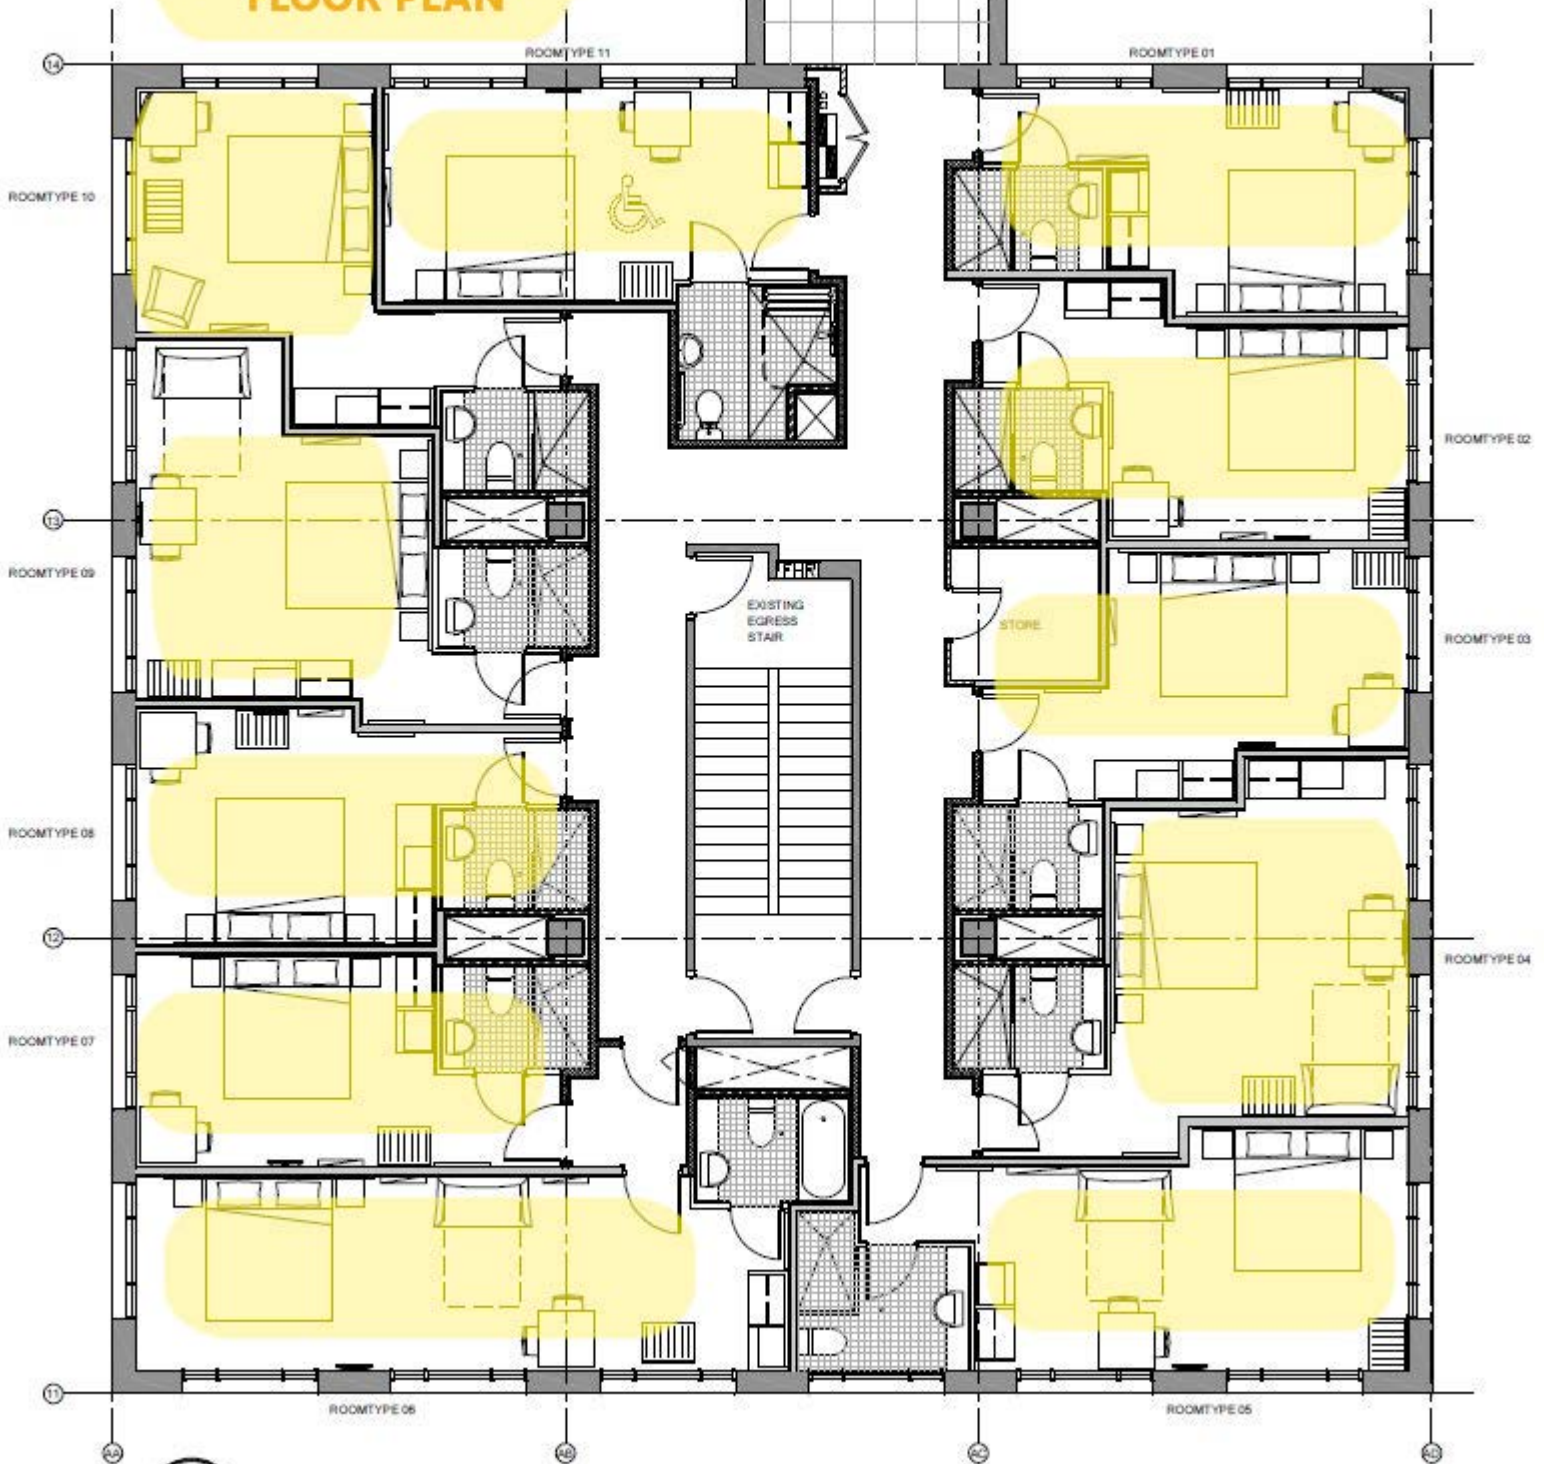

Bar Supervised Area 9.30pm – 3am

**LEVEL 6 – RESTAURANT & BAR**

**LEVELS 10 - 12  
GUEST ROOMS  
FLOOR PLAN**

**Wellington City Council  
4 August 2021**

**02** Layout Plan - LEVELS 10-12

1:100  
TOTAL: 3 FLOORS

**LEVELS 14-22  
GUEST ROOMS  
FLOOR PLAN**

**Wellington City Council  
4 August 2021**

01 Layout Plan - LEVELS 14-22

1:100  
TOTAL: 9 FLOORS