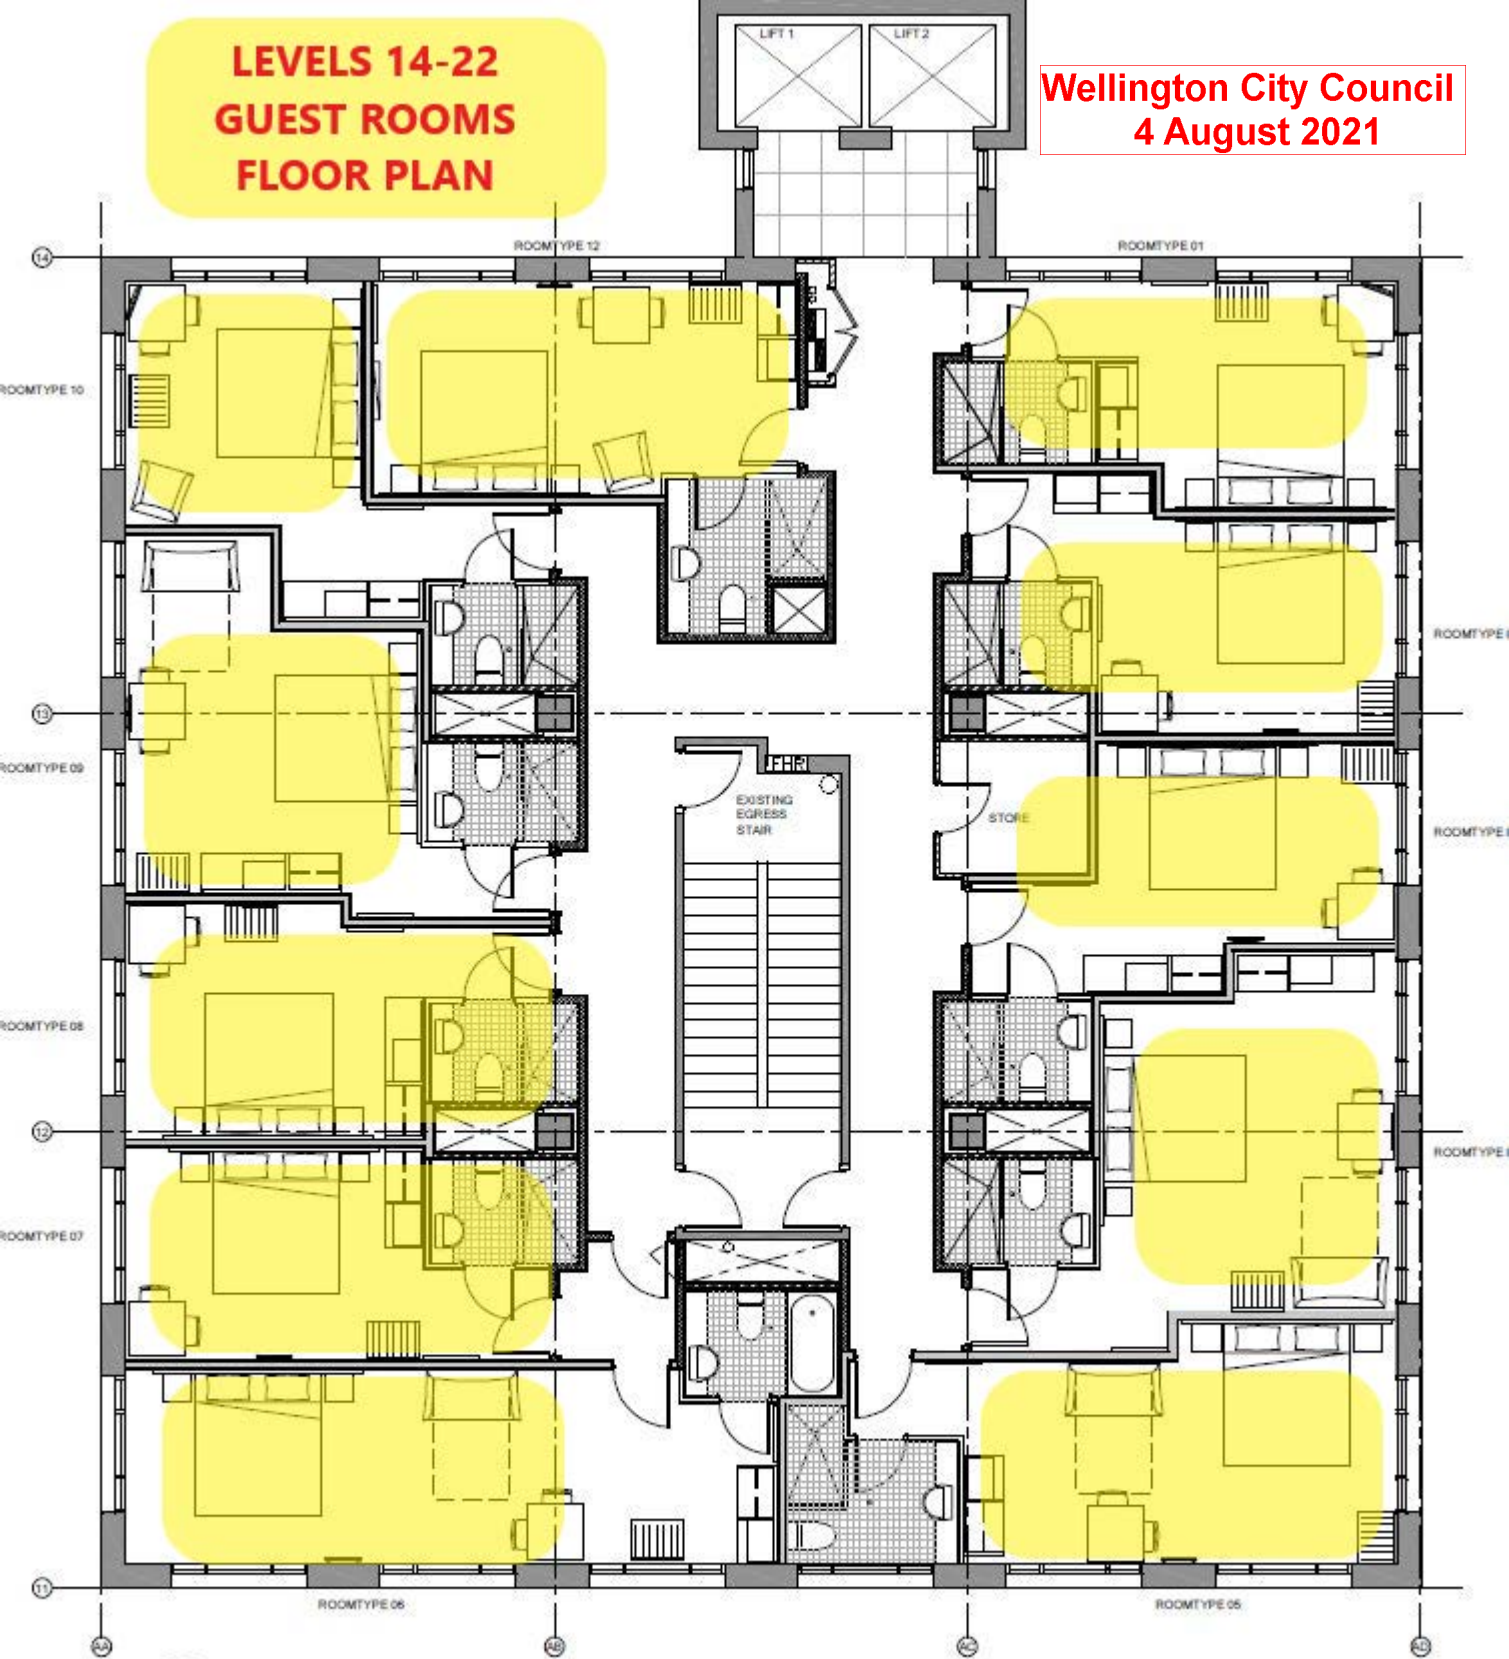

Bar Supervised Area 9.30pm – 3am

**LEVEL 6 – RESTAURANT & BAR**

**LEVELS 10 - 12  
GUEST ROOMS  
FLOOR PLAN**

**Wellington City Council  
4 August 2021**

**02** Layout Plan - LEVELS 10-12

1:100  
TOTAL: 3 FLOORS

**LEVELS 14-22  
GUEST ROOMS  
FLOOR PLAN**

**Wellington City Council  
4 August 2021**

01 Layout Plan - LEVELS 14-22

1:100  
TOTAL: 9 FLOORS