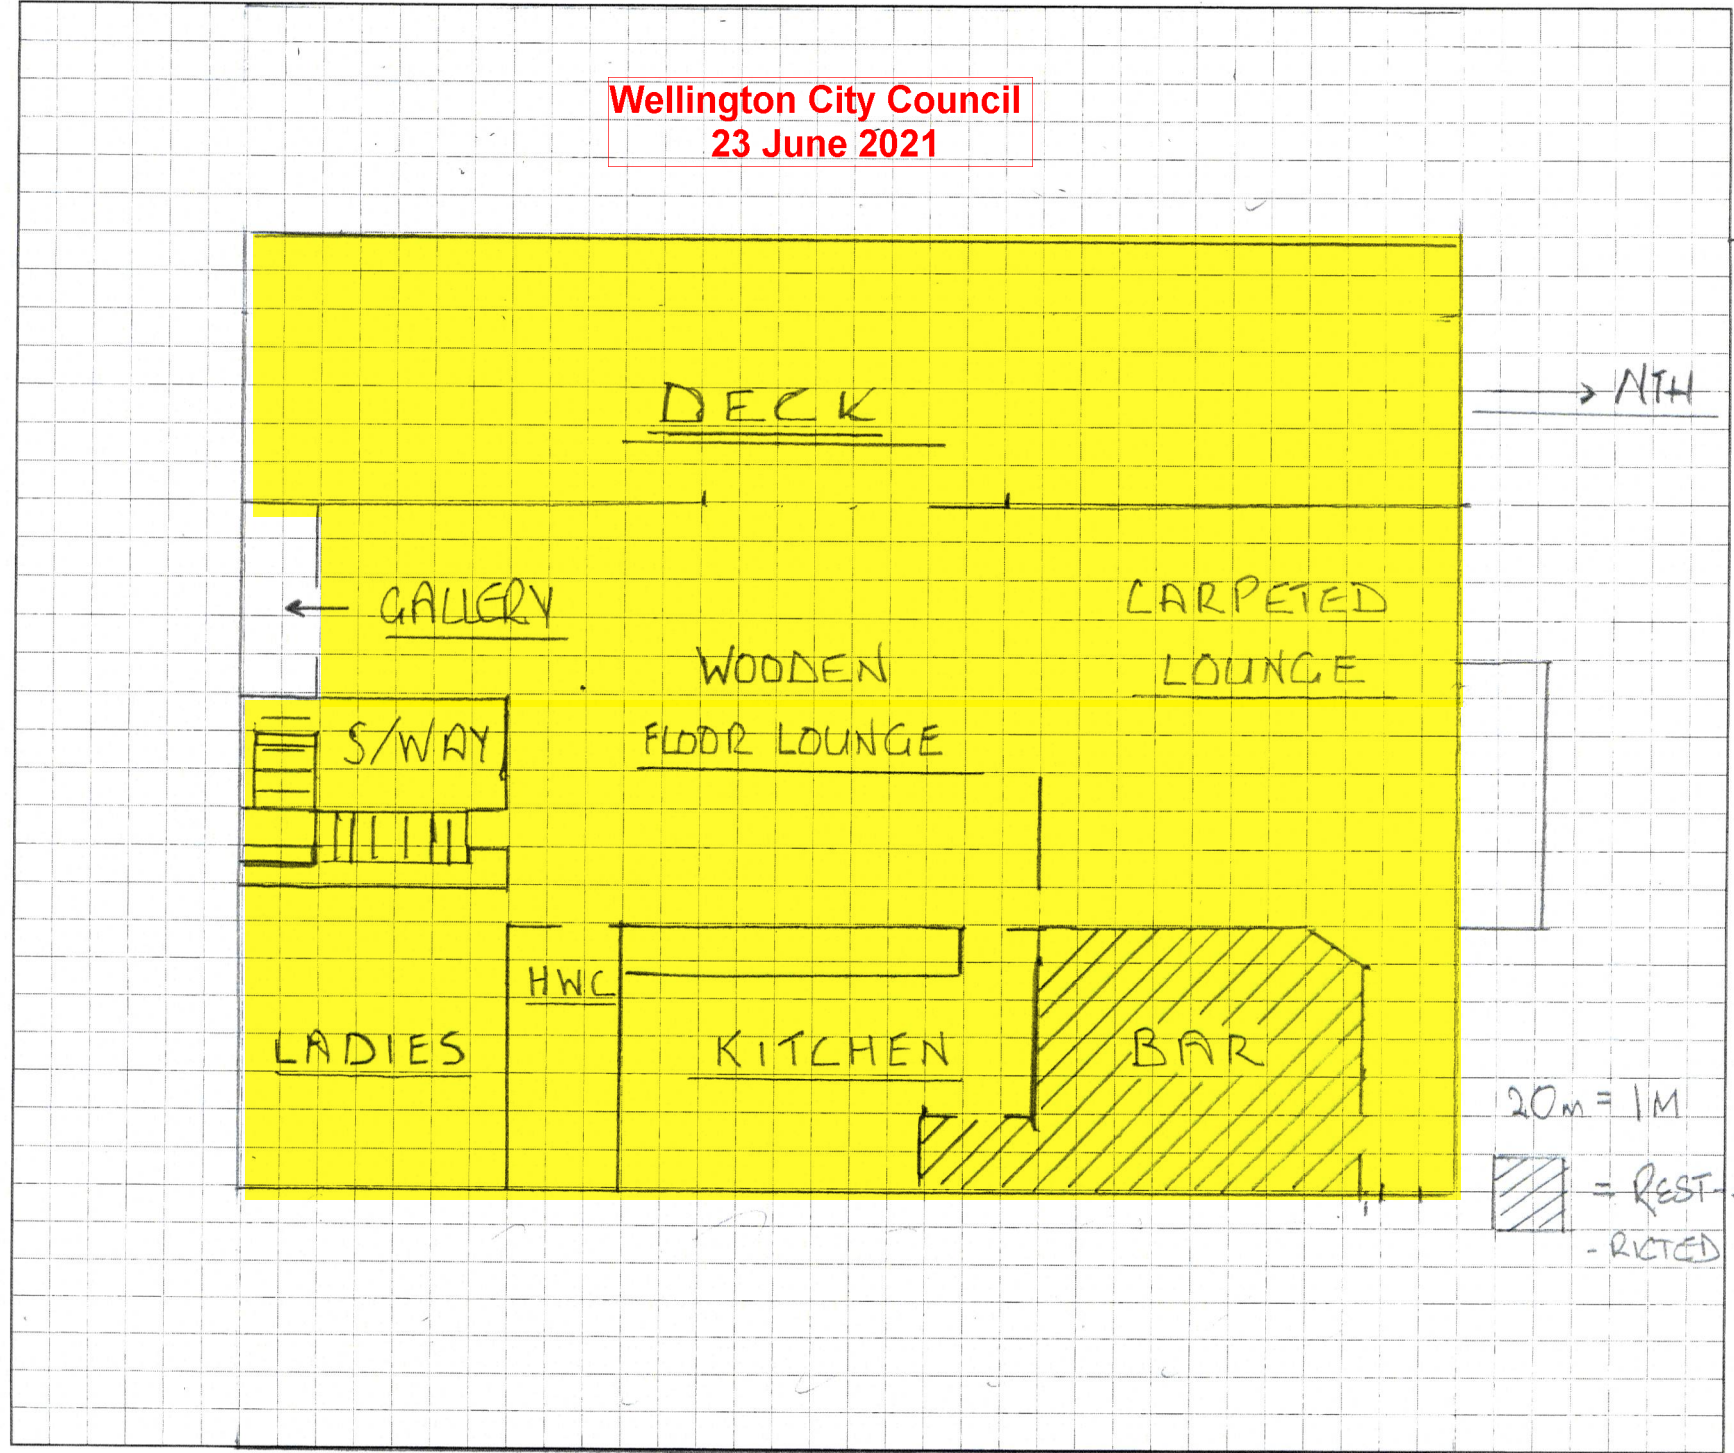

Wellington City Council
23 June 2021

creating quality ambient spaces

- suspended ceilings
- acoustic panels
- aluminium partitioning
- ceiling tiles
- steel stud
- insulation

Wellington Head Office
12 Glover St., Ngauranga
Wellington 6035