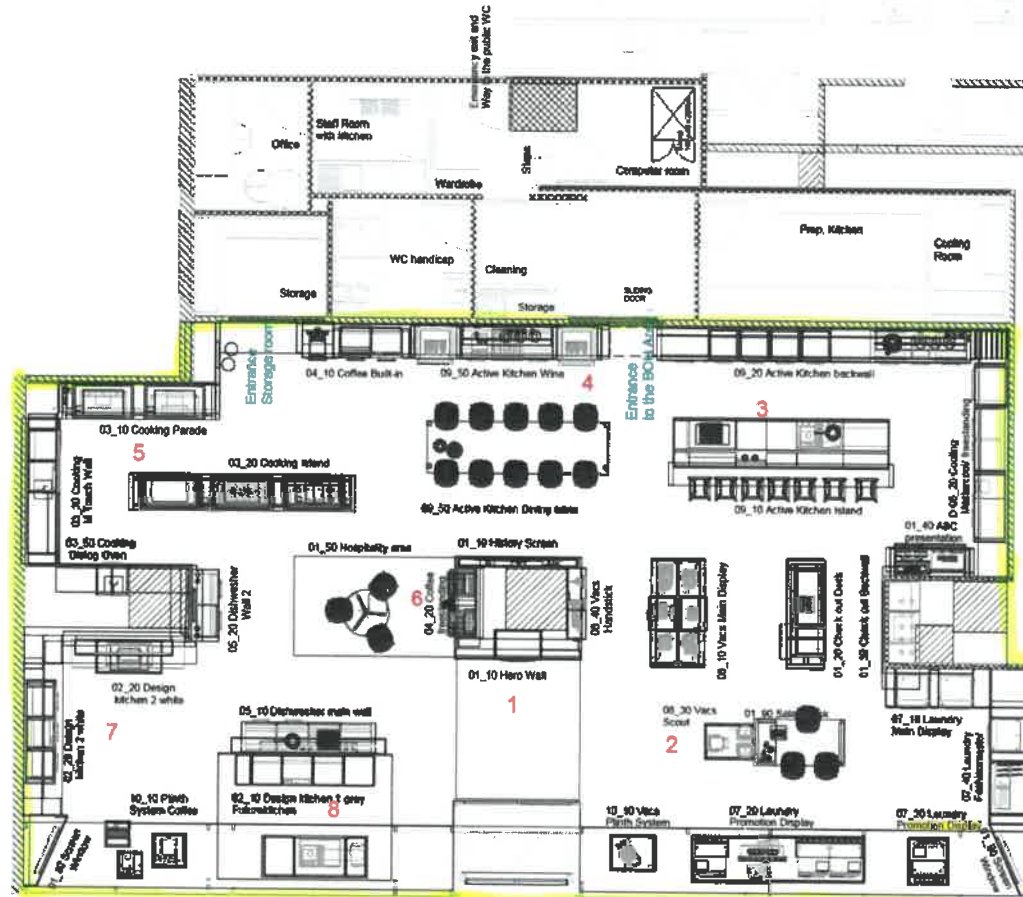

Wellington City Council
13 October 2021

5 Cooking M built wall and Dimg oven wall

6 Hospitality area with Coffee Roasting

7 Design kitchen 2 white

9 Design kitchen 1 grey Future kitchen

LICENSED AREA

MEC Miele Wellington Featherston Street 183 BIA Anja Haselier

4 Active kitchen dining table and Wine

3 Active kitchen area

2 Check out desk, Vicsline Chamber

1 Hero Wall

LAYOUT
 Gütersloh 11.03.2019