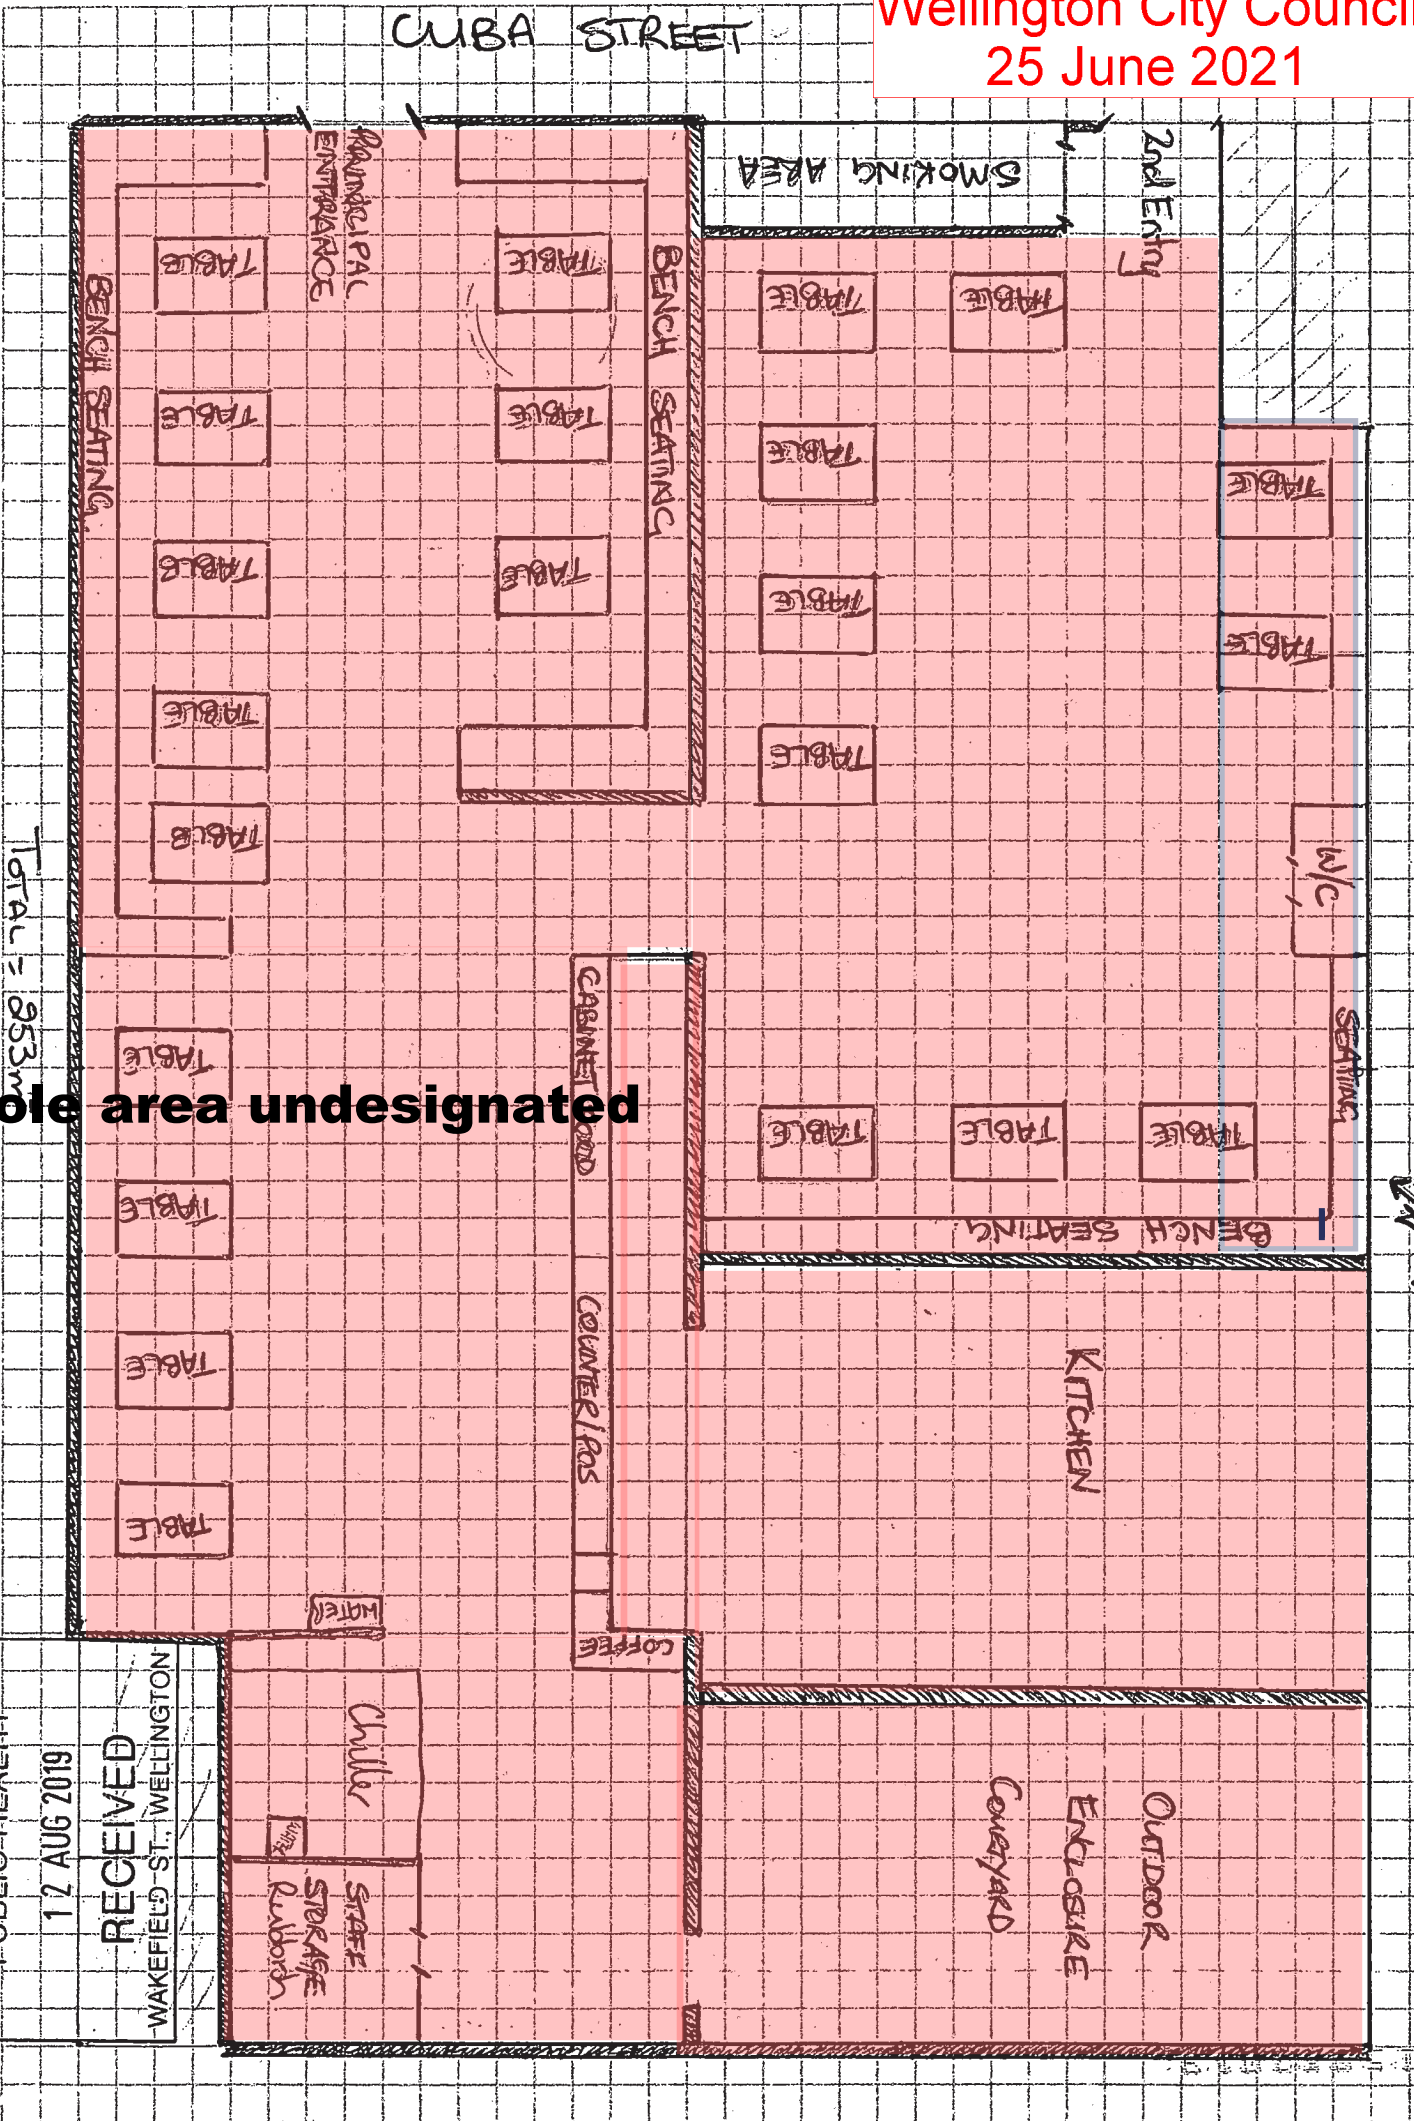

CUBA STREET

whole area undesignated

TOTAL = 853m

WELLINGTON CITY COUNCIL  
PUBLIC HEALTH  
17 AUG 2019  
RECEIVED  
WAKEFIELD ST., WELLINGTON

Chiller  
STAFF STORAGE  
Rubber  
WATER

COFFEE

COUNTER/POS

CABINET FOOD

KITCHEN

BENCH SEATING

SEATING

M/C

TABLE

TABLE

TABLE

TABLE

BENCH SEATING

Municipal  
ENTRANCE

2nd Entry

SMOKING AREA

OUTDOOR  
ENCLOSURE  
Coveryard