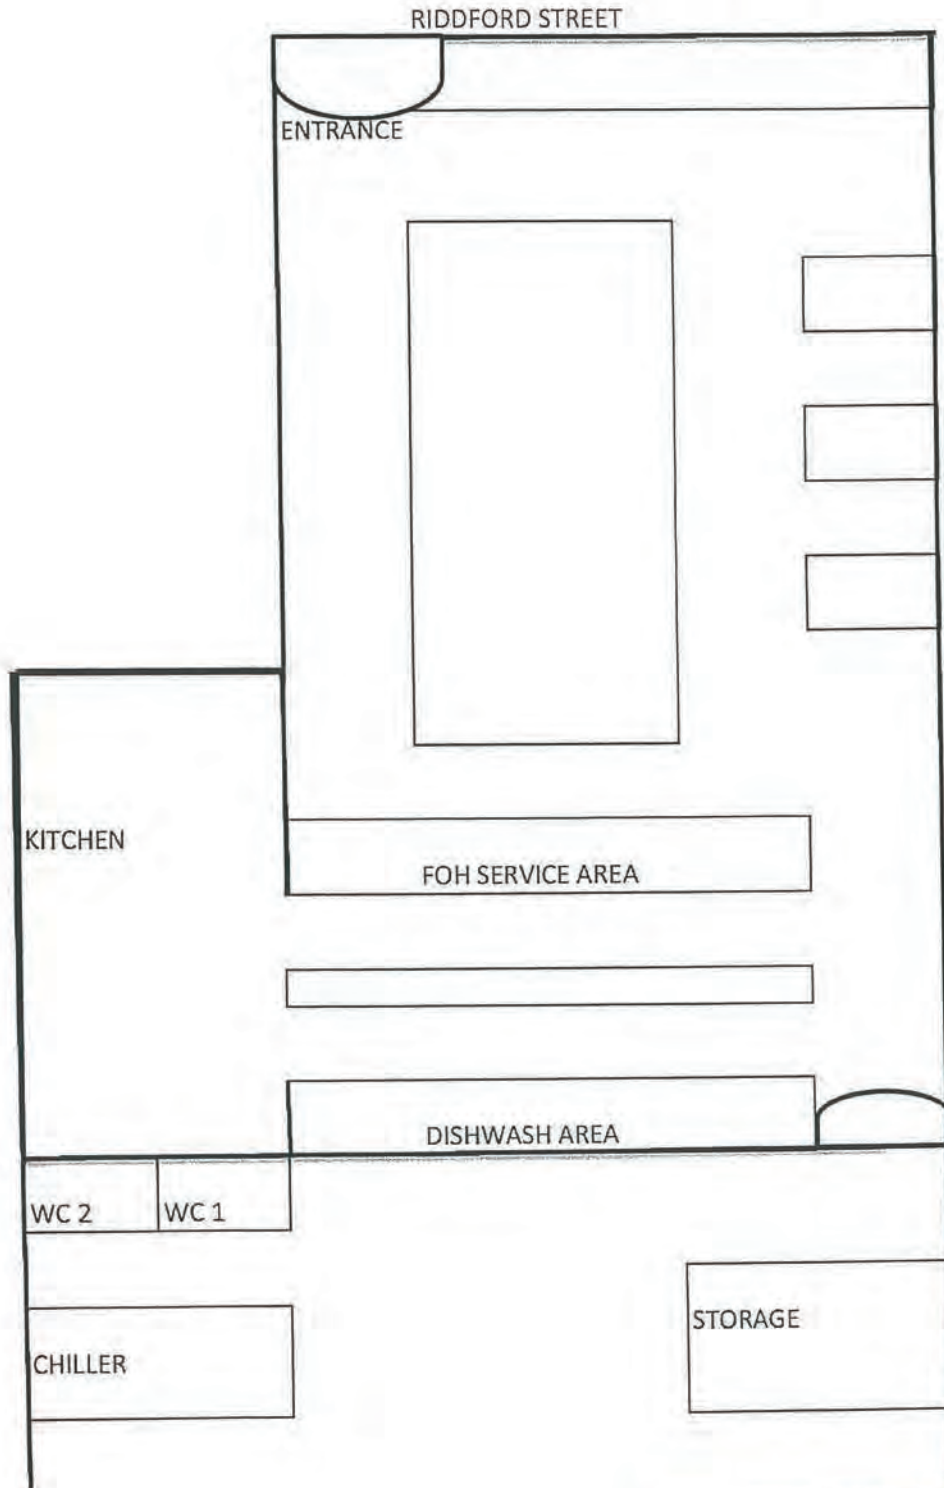

FLOOR PLAN

THE RAMEN SHOP  
191 RIDDFORD STREET  
NEWTOWN

WELLINGTON CITY COUNCIL  
BCC  
21 MAY 2021  
MAIL APPLICATION