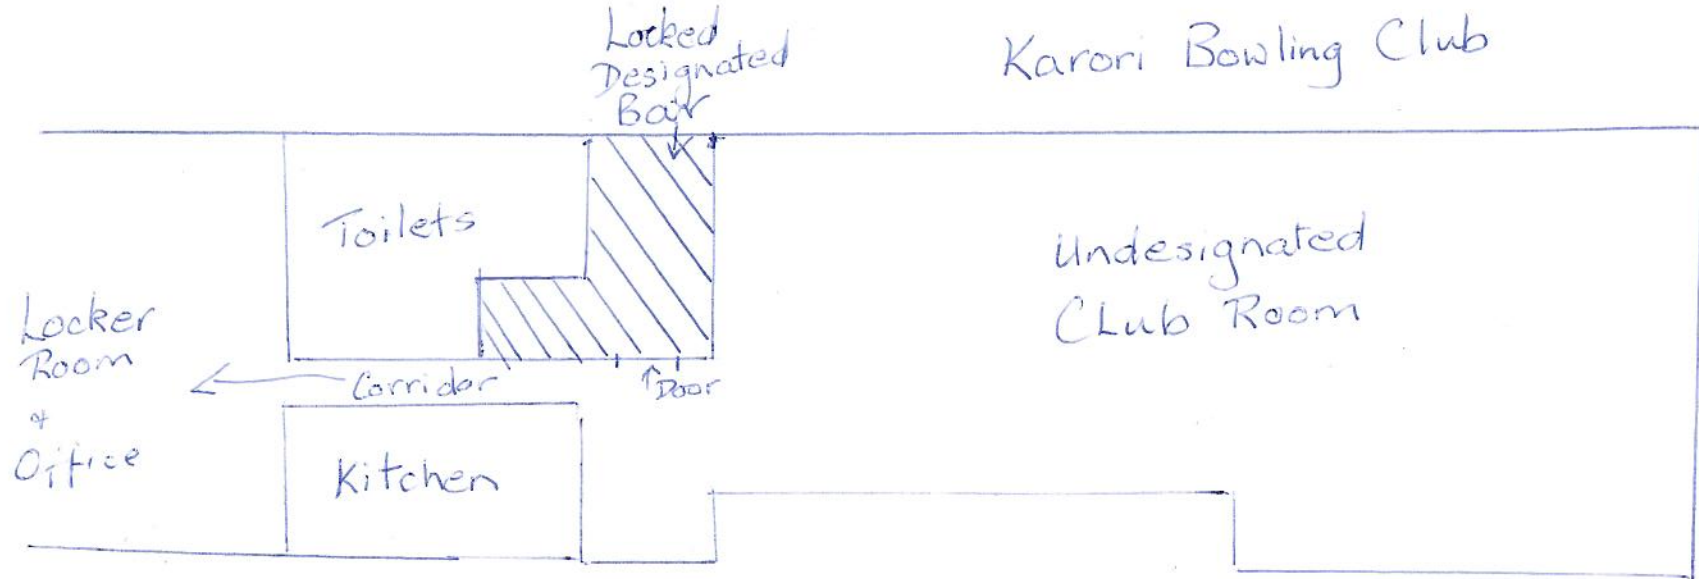

Karori Bowling Club

↓
Bowling Green

Wellington City Council
21 May 2021