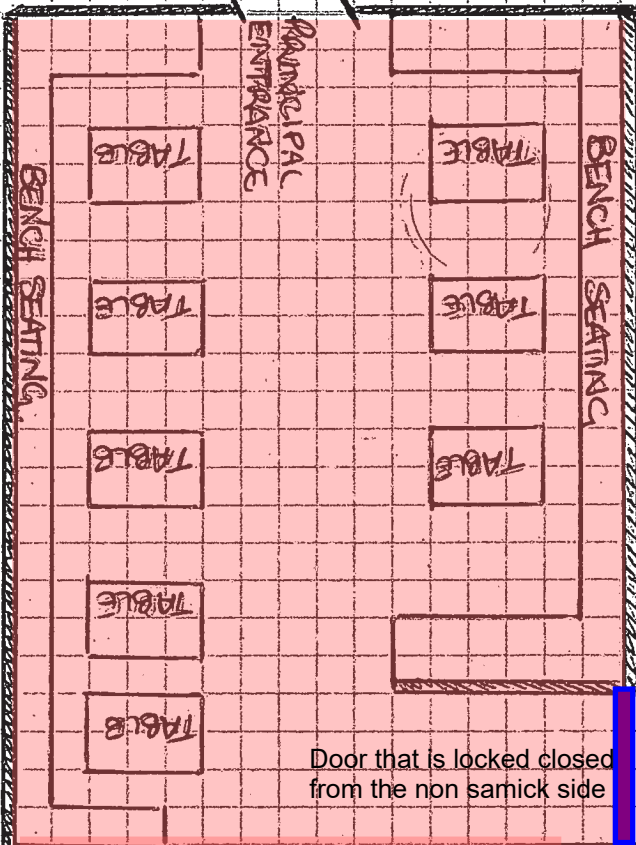

CUBA STREET

TOTAL = 853m

whole area undesignated

WELLINGTON CITY COUNCIL
 PUBLIC HEALTH
 17 AUG 2019
 RECEIVED
 WAKEFIELD ST., WELLINGTON