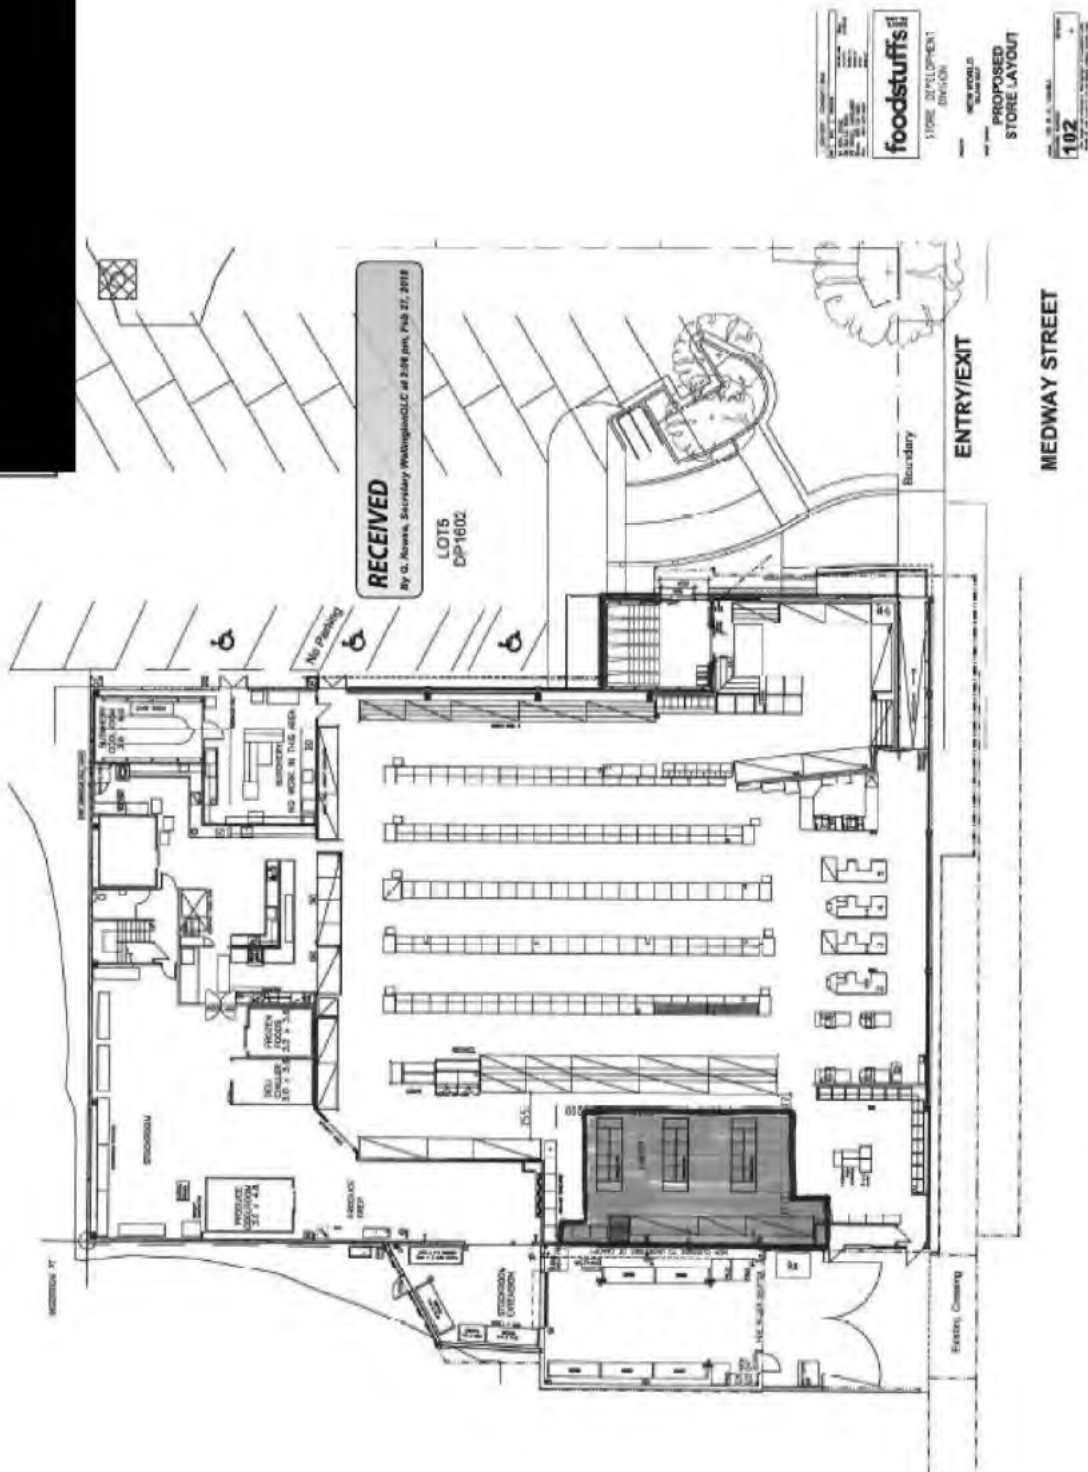

Wellington City Council
6 September 2021

APPENDIX 1
SINGLE ALCOHOL AREA

OFF LICENCE