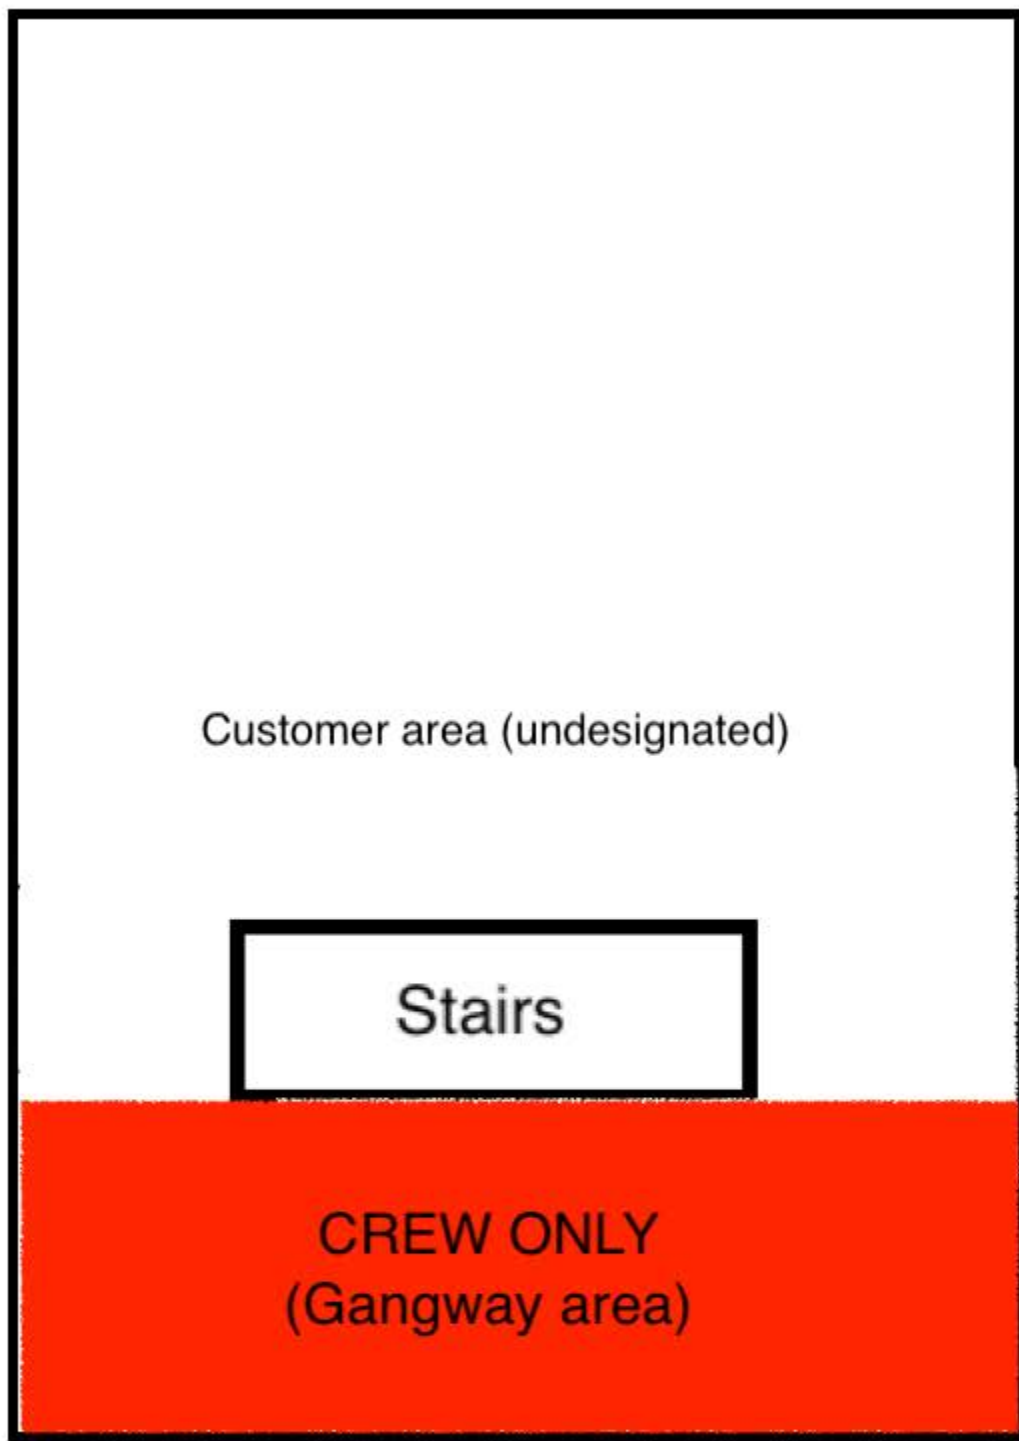

Wellington City Council  
13 July 2021

9.4 metres

Lower Deck

5.2 metres

Wellington City Council  
8 September 2021

5.4 metres

Customer area (undesigned)

Stairs

3.2 metres

CREW ONLY  
(Gangway area)

Top Deck

4.4 metres