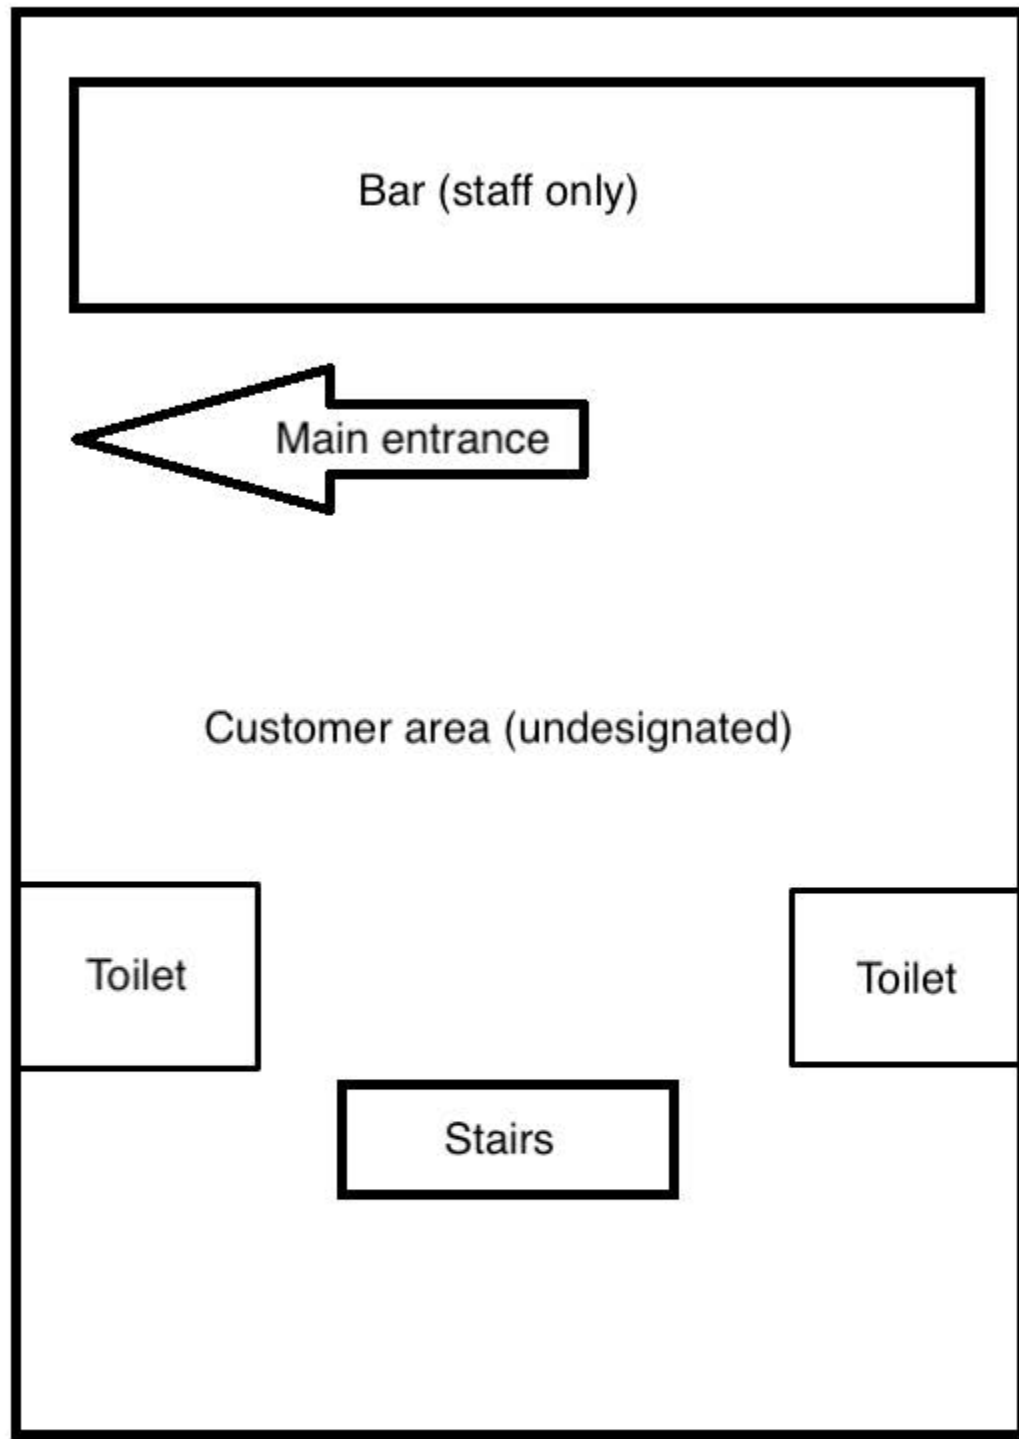

Wellington City Council  
13 July 2021

9.4 metres

Lower Deck

5.2 metres

Wellington City Council  
8 September 2021

5.4 metres

Customer area (undesigned)

Stairs

3.2 metres

CREW ONLY  
(Gangway area)

Top Deck

4.4 metres