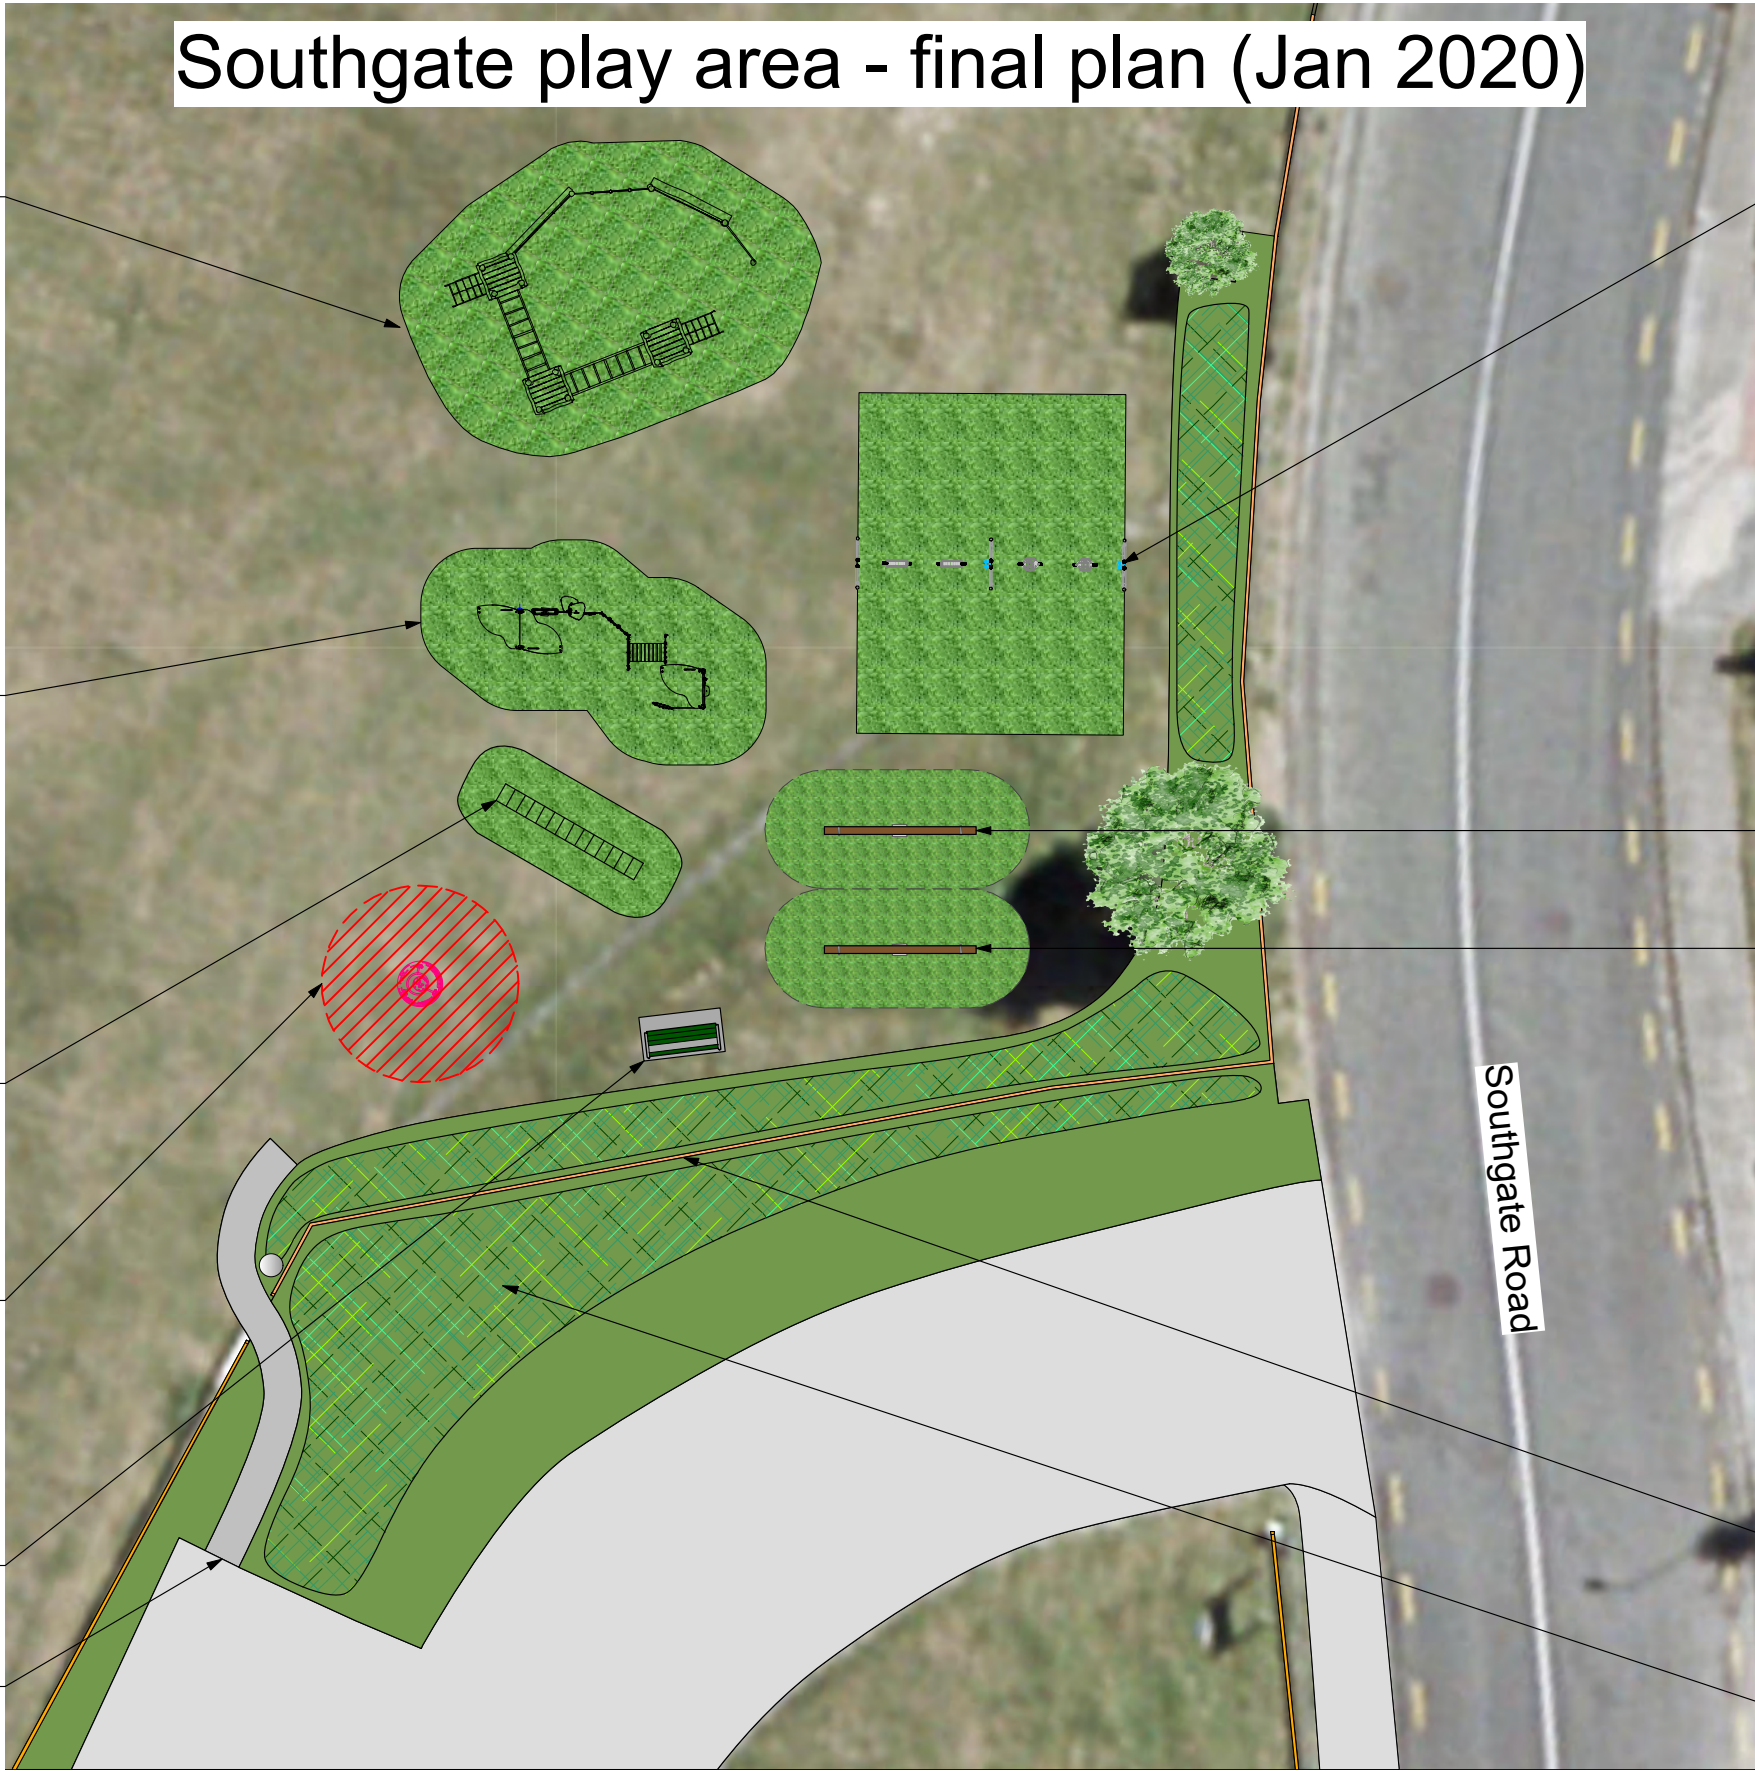

Southgate play area - final plan (Jan 2020)

Adventure play structure

Toddler unit big village

Half rounded monkey bars

Refurbished spinner from Sinclair play area

New park bench

New playground pathway

Two-bay swing with accessible basket

See-Saw

See-Saw

New playground mesh fence

New playground planting

*indicative only

Absolutely Positively
Wellington City Council
Me Heke Ki Pōneke

| | | | |
|--|----------------------------|-------------------|-----------------|
| ISSUE | DATE | REVISION | PROJECT # |
| PROJECT | Southgate Park & Play Area | | 14/0011 |
| CLIENT | Parks Sports & Recreation | DATE # 07/01/2020 | DWG # 005 |
| DWG | Southgate Playground | DRAWN S Malaulau | CHKD S Malaulau |
| Wellington City Council - Parks Sports & Recreation - Landscape Architects | | | REVISION |